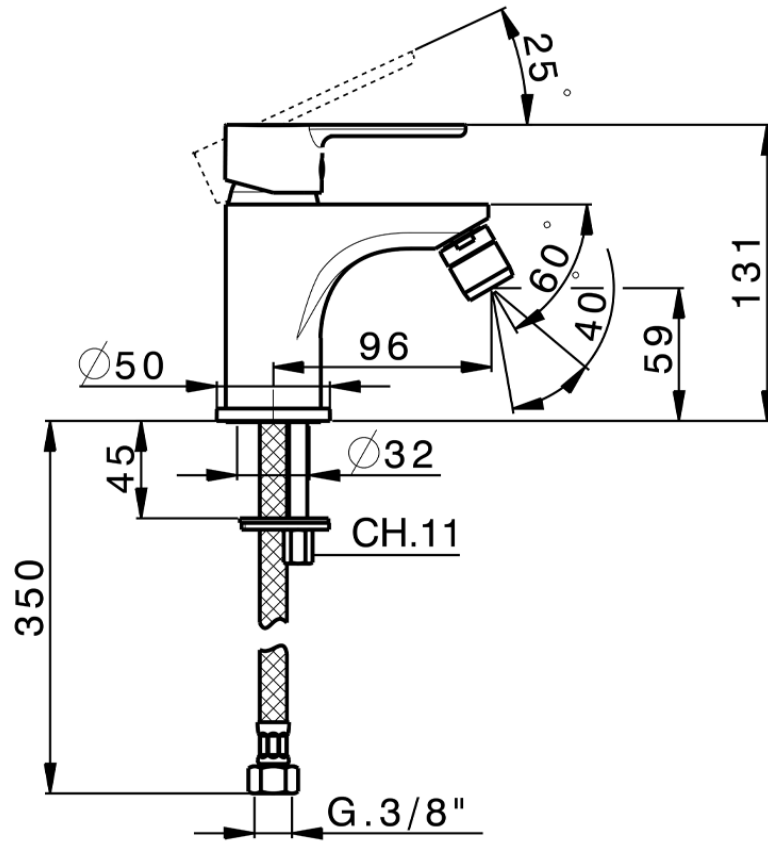

Single lever bidet mixer TENDER_C2000560

C2000560

<https://en.cisal.it/single-lever-bidet-mixer-tender-c2000560>

2026-04-29