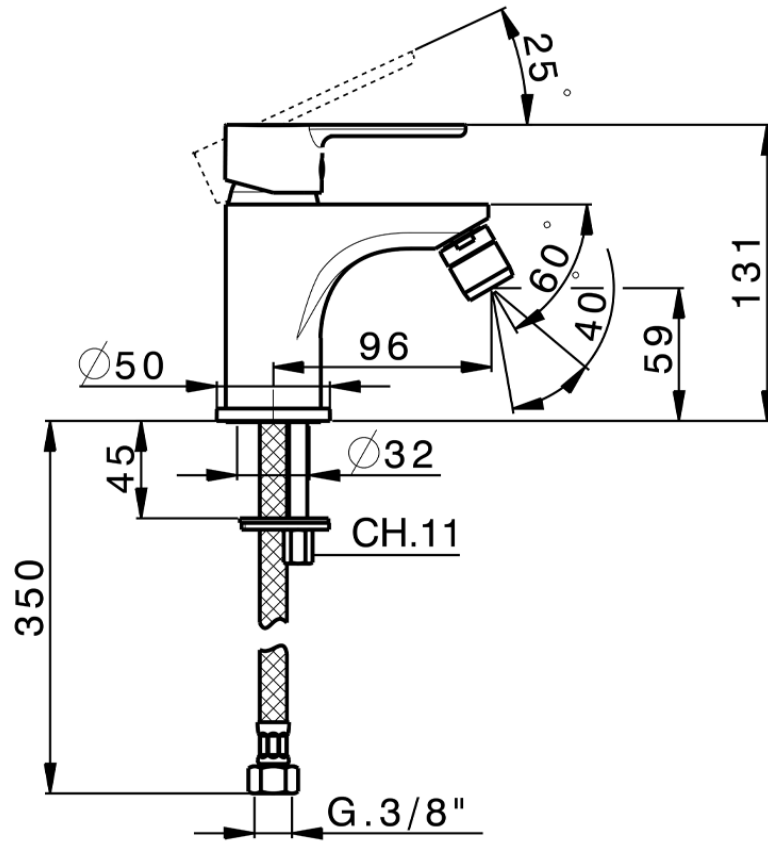

Single lever bidet mixer TENDER_C2000560

C2000560

<https://en.cisal.it/single-lever-bidet-mixer-tender-c2000560>

2026-04-08