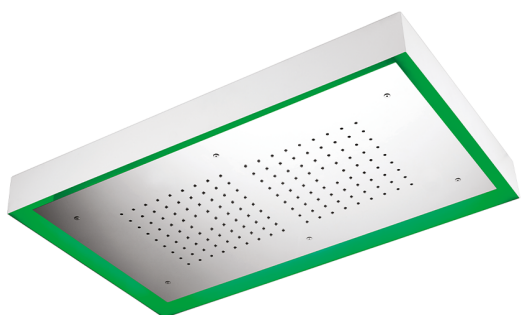

770x470 mm Chromotherapy Ceiling showerhead ZEN SHOWER_ZS0C0155

MODEL **ZS0C0155**

770x470 mm Chromotherapy Ceiling showerhead, with white cover, rain, chromotherapy functions, built-in control included, Stainless Steel AISI 304

AVAILABLE FINISHINGS

-  **D1** D1 Brushed Inox
-  **40** 40 Matt Black
-  **4Q** 4Q Matt White
-  **D2** D2 Polished Inox

CHARACTERISTICS

2026-06-14