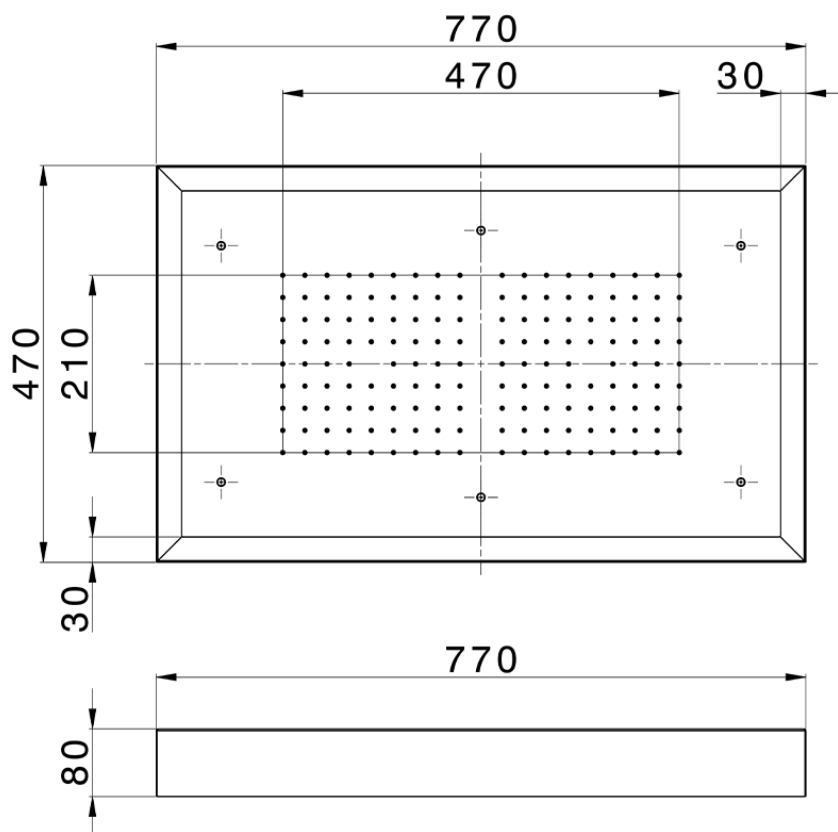

770x470 mm Chromotherapy Ceiling showerhead ZEN SHOWER_ZS0C0155

ZS0C0155

<https://en.cisal.it/770x470-mm-chromotherapy-ceiling-showerhead-zen-shower-zs0c0155>

2026-05-19