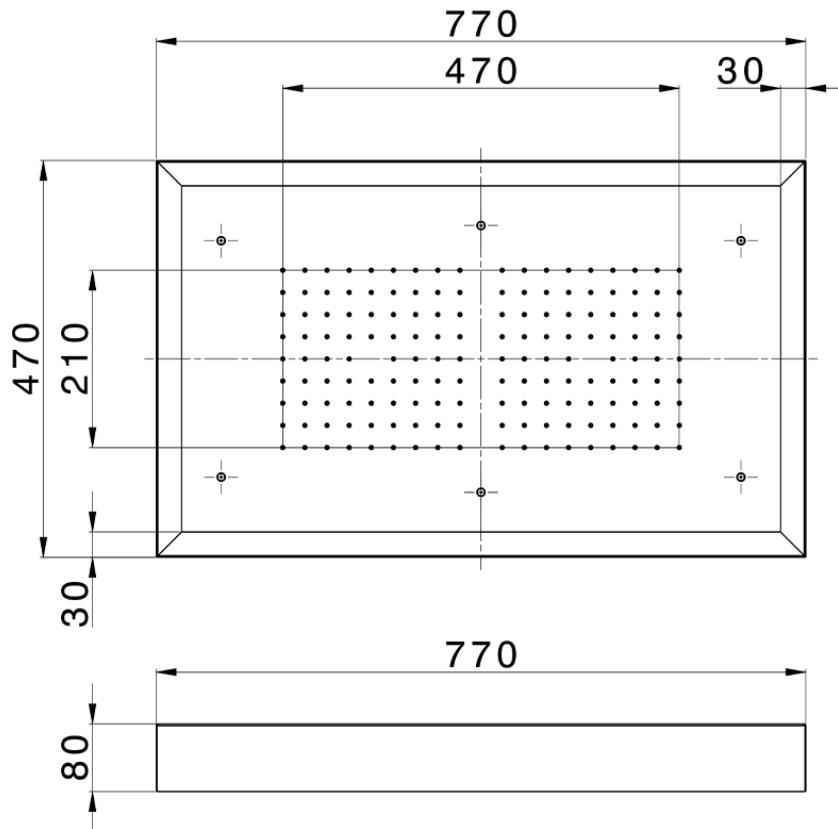

770x470 mm Chromotherapy Ceiling showerhead ZEN SHOWER_ZS0C0155

ZS0C0155

<https://en.cisal.it/770x470-mm-chromotherapy-ceiling-showerhead-zen-shower-zs0c0155>

2026-06-13