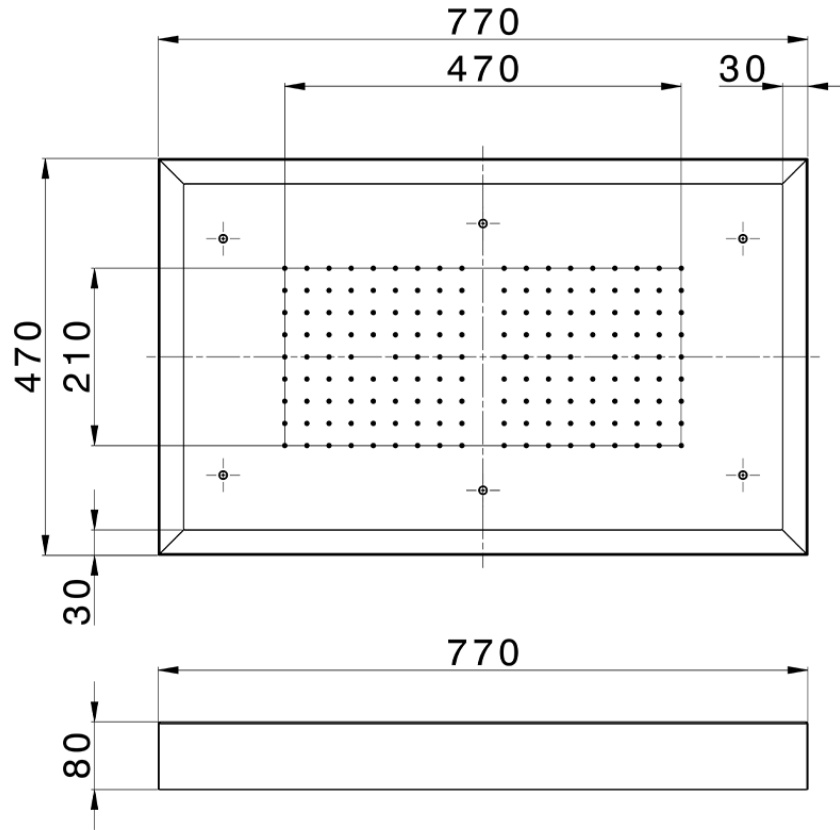

770x470 mm Chromotherapy Ceiling showerhead ZEN SHOWER_ZS0C0155

ZS0C0155

<https://en.cisal.it/770x470-mm-chromotherapy-ceiling-showerhead-zen-shower-zs0c0155>

2026-04-28