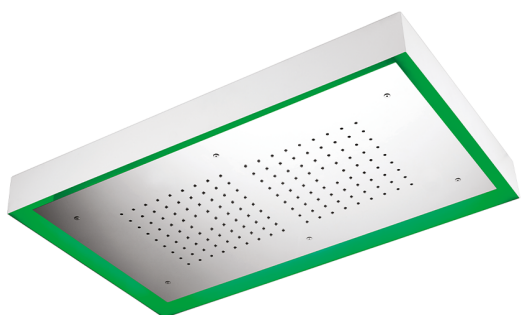

770x470 mm Chromotherapy Ceiling showerhead ZEN SHOWER_ZS0C0155

MODEL **ZS0C0155**

770x470 mm Chromotherapy Ceiling showerhead, with white cover, rain, chromotherapy functions, built-in control included, Stainless Steel AISI 304

AVAILABLE FINISHINGS

-  **D1** D1 Brushed Inox
-  **40** 40 Matt Black
-  **4Q** 4Q Matt White
-  **D2** D2 Polished Inox

CHARACTERISTICS

2026-05-19