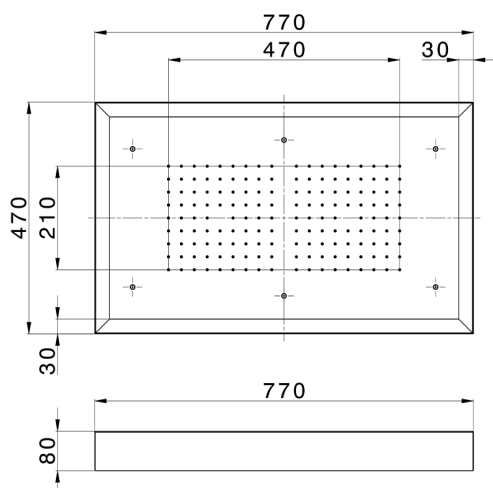

770x470 mm Chromotherapy Ceiling showerhead ZEN SHOWER_ZS0C0155

MODEL **ZS0C0155**

770x470 mm Chromotherapy Ceiling showerhead, with white cover, rain, chromotherapy functions, built-in control included, Stainless Steel AISI 304

AVAILABLE FINISHINGS

- **D1** D1 Brushed Inox
- **40** 40 Matt Black
- **4Q** 4Q Matt White
- **D2** D2 Polished Inox

CHARACTERISTICS

2026-05-19