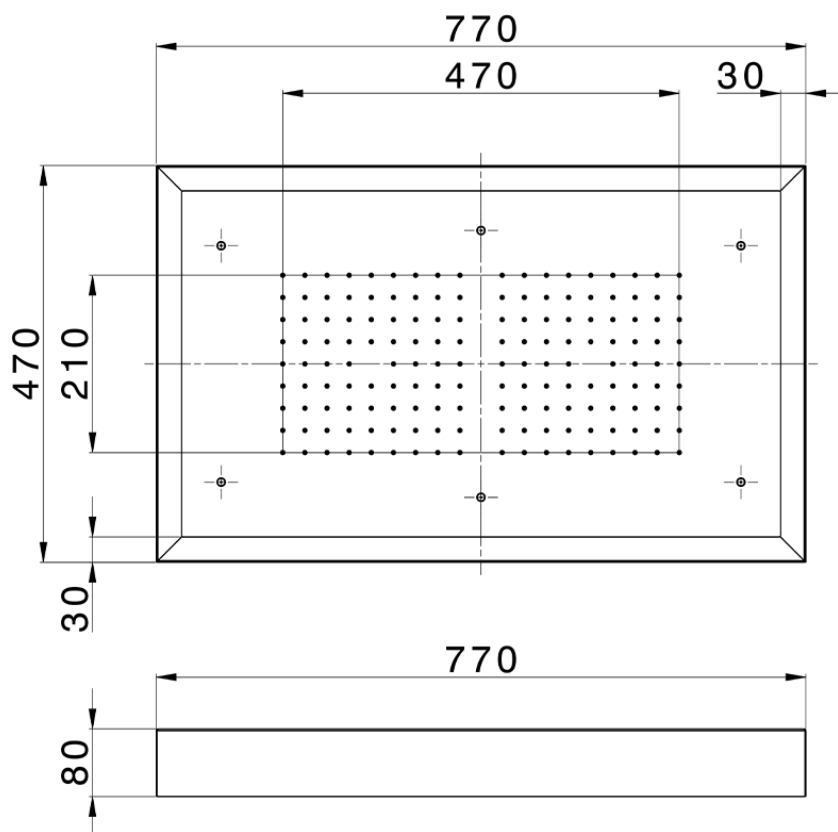

## 770x470 mm Chromotherapy Ceiling showerhead ZEN SHOWER\_ZS0C0155

ZS0C0155

<https://en.cisal.it/770x470-mm-chromotherapy-ceiling-showerhead-zen-shower-zs0c0155>

2026-06-09