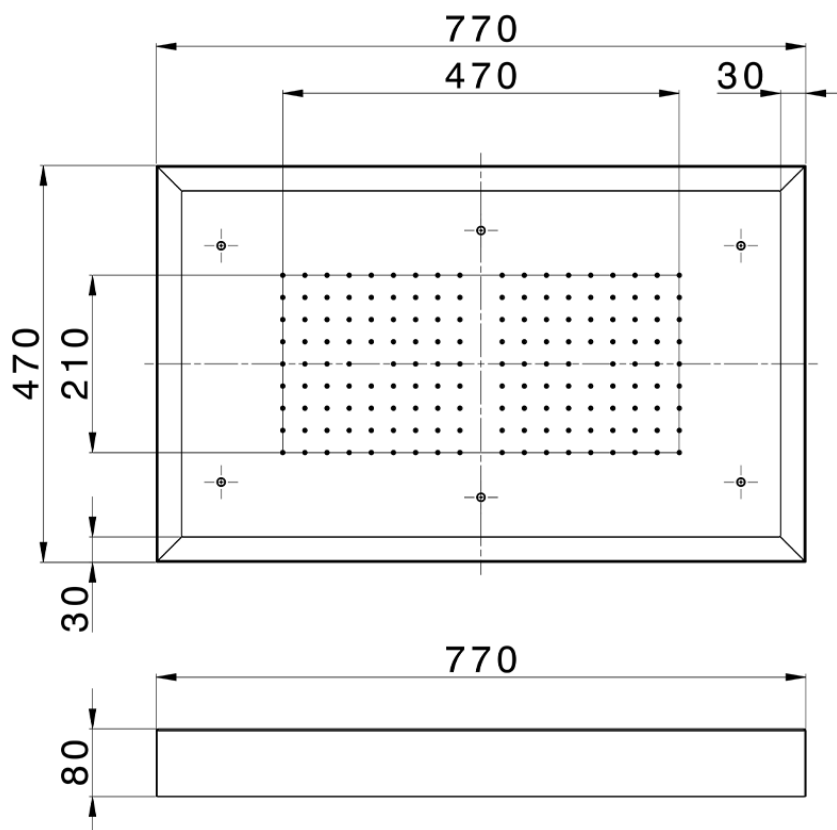

**770x470 mm Chromotherapy Ceiling showerhead ZEN SHOWER\_ZS0C0155**

ZS0C0155

<https://en.cisal.it/770x470-mm-chromotherapy-ceiling-showerhead-zen-shower-zs0c0155>

2026-06-30