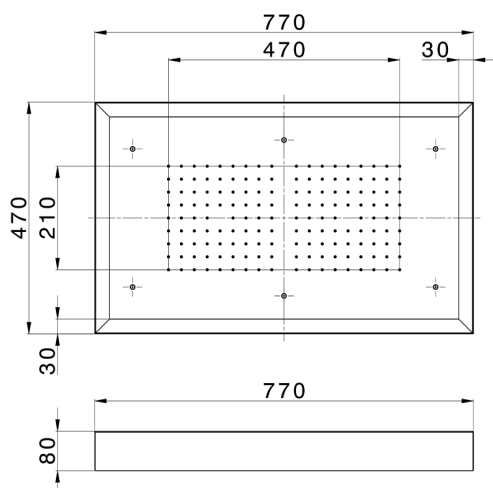

770x470 mm Chromotherapy Ceiling showerhead ZEN SHOWER_ZS0C0155

MODEL **ZS0C0155**

770x470 mm Chromotherapy Ceiling showerhead, with white cover, rain, chromotherapy functions, built-in control included, Stainless Steel AISI 304

AVAILABLE FINISHINGS

- **D1** D1 Brushed Inox
- **40** 40 Matt Black
- **4Q** 4Q Matt White
- **D2** D2 Polished Inox

CHARACTERISTICS

2026-04-28