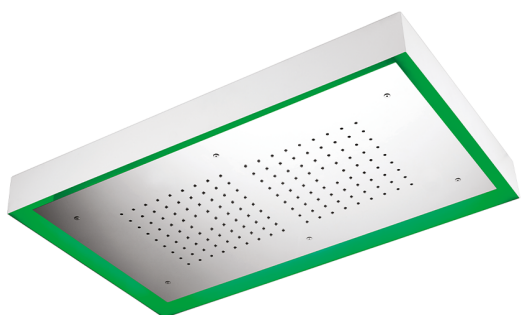

770x470 mm Chromotherapy Ceiling showerhead ZEN SHOWER_ZS0C0155

MODEL **ZS0C0155**

770x470 mm Chromotherapy Ceiling showerhead, with white cover, rain, chromotherapy functions, built-in control included, Stainless Steel AISI 304

AVAILABLE FINISHINGS

- **D1** D1 Brushed Inox
- **40** 40 Matt Black
- **4Q** 4Q Matt White
- **D2** D2 Polished Inox

CHARACTERISTICS

2026-04-28