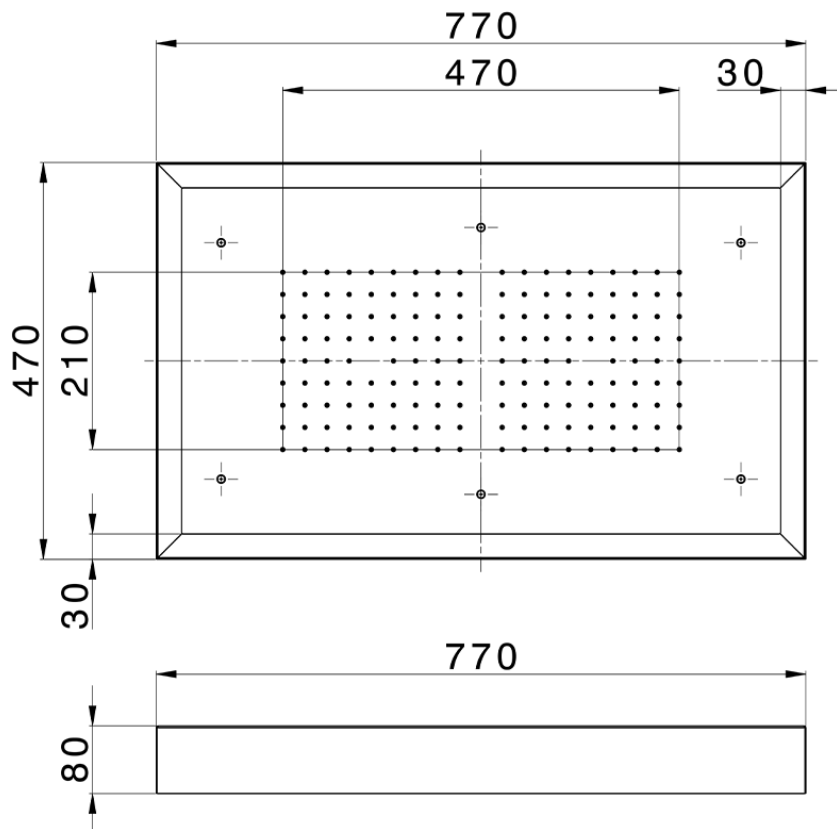

770x470 mm Chromotherapy Ceiling showerhead ZEN SHOWER_ZS0C0155

ZS0C0155

<https://en.cisal.it/770x470-mm-chromotherapy-ceiling-showerhead-zen-shower-zs0c0155>

2026-06-13