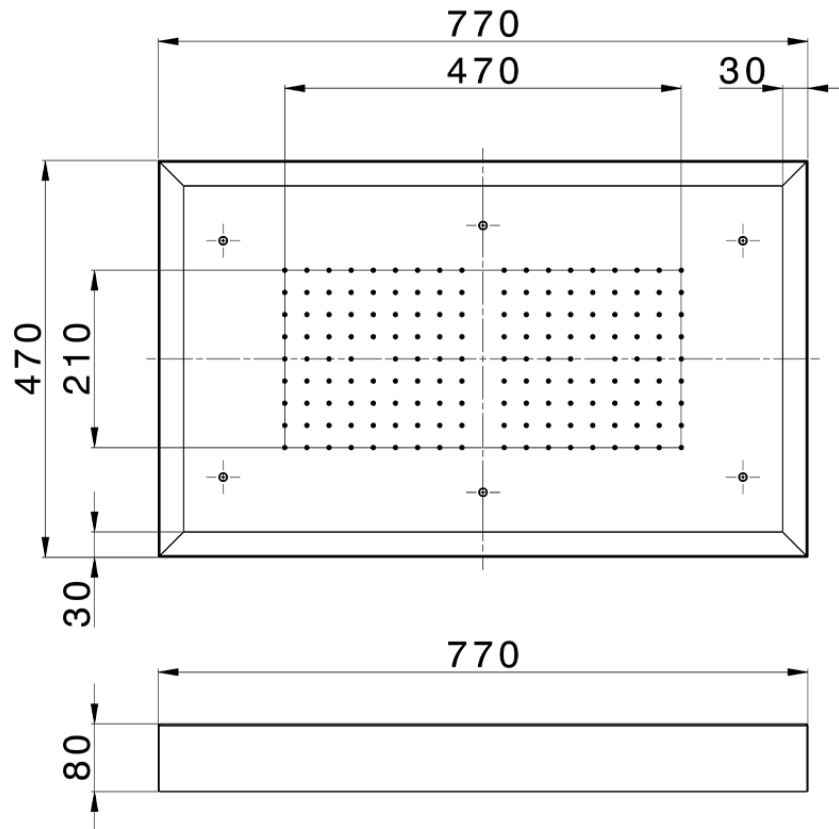

770x470 mm Chromotherapy Ceiling showerhead ZEN SHOWER_ZS0C0155

ZS0C0155

<https://en.cisal.it/770x470-mm-chromotherapy-ceiling-showerhead-zen-shower-zs0c0155>

2026-04-28