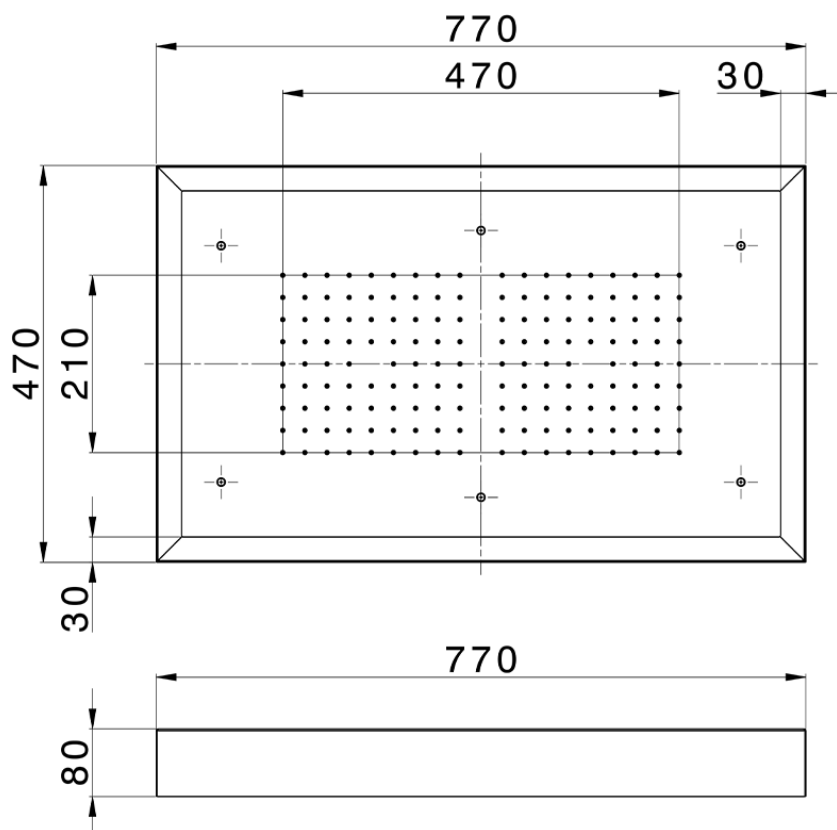

770x470 mm Chromotherapy Ceiling showerhead ZEN SHOWER_ZS0C0155

ZS0C0155

<https://en.cisal.it/770x470-mm-chromotherapy-ceiling-showerhead-zen-shower-zs0c0155>

2026-06-14