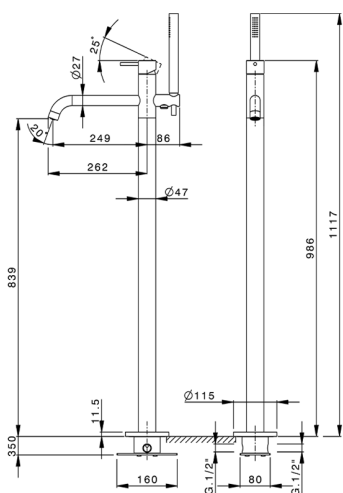

Free standing single lever bath mixer XION_XI004204

MODEL **XI004204**

Free standing single lever bath mixer, with diverter, handshower holder on column, minimalistic one spray handshower, concealed part included, 150cm Stainless Steel flexible hose -Inox AISI 304

AVAILABLE FINISHINGS

D1 D1 Brushed Inox

CHARACTERISTICS

Cartridge Spare Parts **ZZ9B871000**

40 mm Progressive single-lever cartridge

2026-05-15