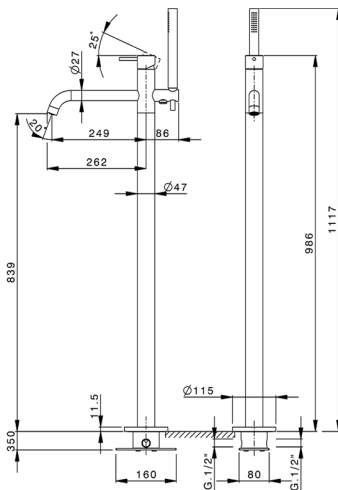

Free standing single lever bath mixer XION_XI004204

MODEL **XI004204**

Free standing single lever bath mixer, with diverter, handshower holder on column, minimalistic one spray handshower, concealed part included, 150cm Stainless Steel flexible hose -Inox AISI 304

AVAILABLE FINISHINGS

D1 D1 Brushed Inox

CHARACTERISTICS

Cartridge Spare Parts **ZZ9B871000**

40 mm Progressive single-lever cartridge

2026-06-25