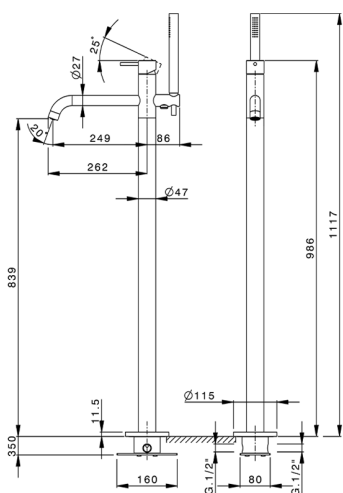

Free standing single lever bath mixer XION_XI004204

MODEL **XI004204**

Free standing single lever bath mixer, with diverter, handshower holder on column, minimalistic one spray handshower, concealed part included, 150cm Stainless Steel flexible hose -Inox AISI 304

AVAILABLE FINISHINGS

D1 D1 Brushed Inox

CHARACTERISTICS

Cartridge Spare Parts **ZZ9B871000**

40 mm Progressive single-lever cartridge

2026-04-24