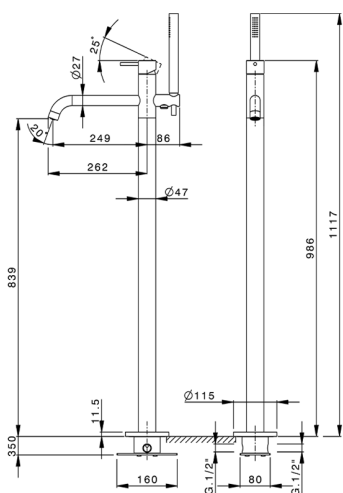

Free standing single lever bath mixer XION_XI004204

MODEL **XI004204**

Free standing single lever bath mixer, with diverter, handshower holder on column, minimalistic one spray handshower, concealed part included, 150cm Stainless Steel flexible hose -Inox AISI 304

AVAILABLE FINISHINGS

D1 D1 Brushed Inox

CHARACTERISTICS

Cartridge Spare Parts **ZZ9B871000**

40 mm Progressive single-lever cartridge

2026-06-04