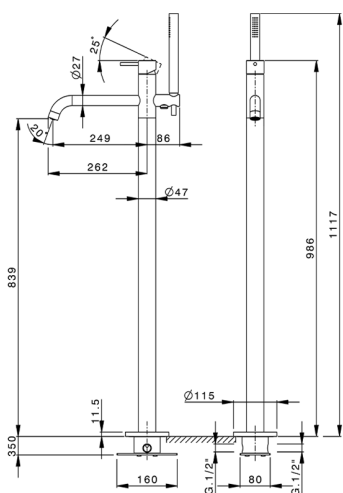

Free standing single lever bath mixer XION_XI004204

MODEL **XI004204**

Free standing single lever bath mixer, with diverter, handshower holder on column, minimalistic one spray handshower, concealed part included, 150cm Stainless Steel flexible hose -Inox AISI 304

AVAILABLE FINISHINGS

D1 D1 Brushed Inox

CHARACTERISTICS

Cartridge Spare Parts **ZZ9B871000**

40 mm Progressive single-lever cartridge

2026-04-04