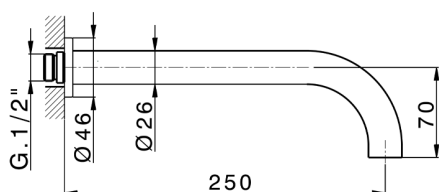

Exposed part for concealed washbasin mixer GRACE_GL013511

MODEL **GL013511**

Exposed part for concealed washbasin mixer, without concealed part, for item ZA033511

AVAILABLE FINISHINGS

-  **21** 21 Chrome
-  **2F** 2F Brushed Nickel
-  **2W** 2W Brushed Gold
-  **5H** 5H Dark Brass Brushed
-  **5L** 5L Brushed Black Titanium
-  **6T** 6T Chrome/Matt Black

CHARACTERISTICS

Installation **Concealed**
 Required concealed parts **ZA033511**

Exposed part for concealed washbasin mixer GRACE_GL013511

GL013511

<https://en.cisal.it/exposed-part-for-concealed-washbasin-mixer-grace-gl013511>

Concealed washbasin mixer CONCEALED_ZA033511

MODEL **ZA033511**

Concealed washbasin mixer, right headvalve - left headvalve

AVAILABLE FINISHINGS

 **04** 04 Without finishing

CHARACTERISTICS

Concealed **1**

2026-04-26