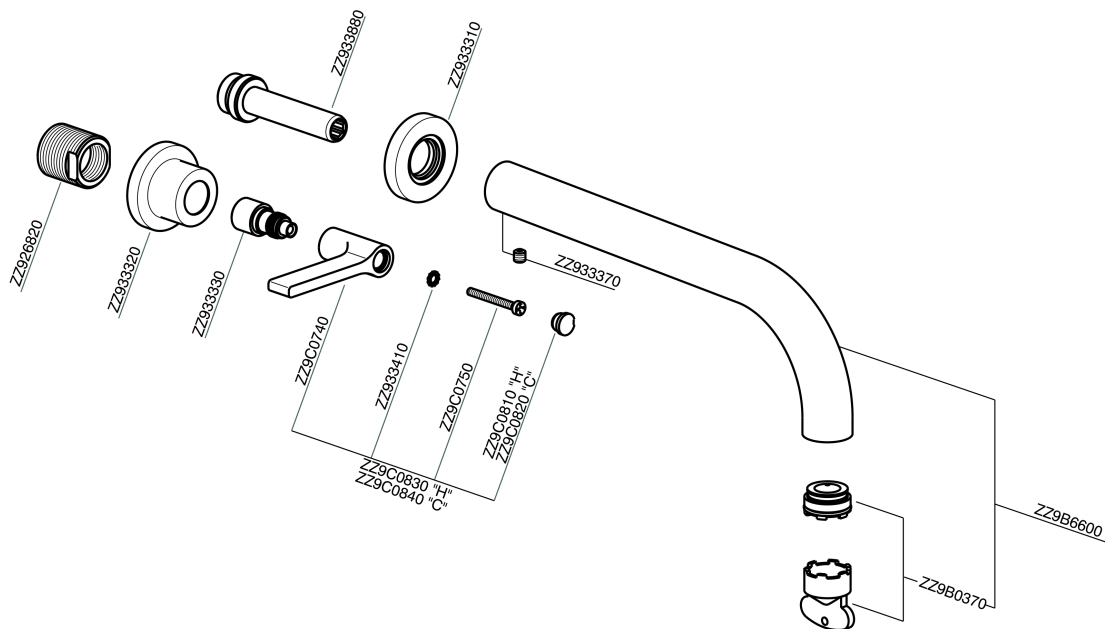

Exposed part for concealed washbasin mixer GRACE_GL013511

MODEL **GL013511**

Exposed part for concealed washbasin mixer, without concealed part, for item ZA033511

AVAILABLE FINISHINGS

-  **21** 21 Chrome
-  **2F** 2F Brushed Nickel
-  **2W** 2W Brushed Gold
-  **5H** 5H Dark Brass Brushed
-  **5L** 5L Brushed Black Titanium
-  **6T** 6T Chrome/Matt Black

CHARACTERISTICS

Installation **Concealed**
 Required concealed parts **ZA033511**

Exposed part for concealed washbasin mixer GRACE_GL013511

GL013511

<https://en.cisal.it/exposed-part-for-concealed-washbasin-mixer-grace-gl013511>

Concealed washbasin mixer CONCEALED_ZA033511

MODEL **ZA033511**

Concealed washbasin mixer, right headvalve - left headvalve

AVAILABLE FINISHINGS

 **04** 04 Without finishing

CHARACTERISTICS

Concealed **1**

2026-04-26