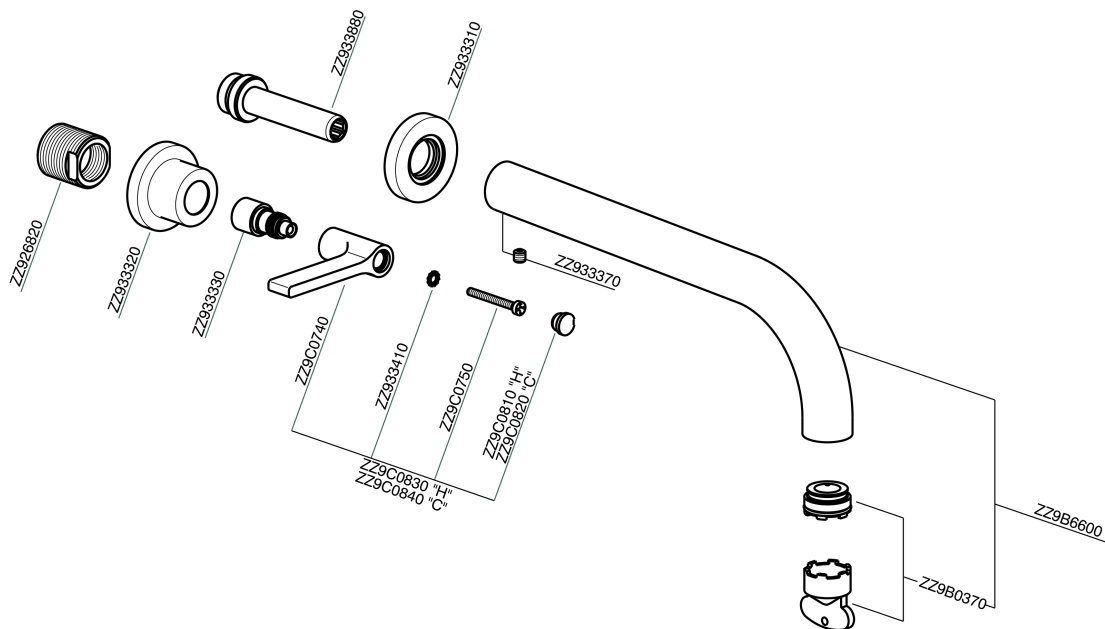

Exposed part for concealed washbasin mixer GRACE_GL013511

GL013511

<https://en.cisal.it/exposed-part-for-concealed-washbasin-mixer-grace-gl013511>

Concealed washbasin mixer CONCEALED_ZA033511

ZA033511

<https://en.cisal.it/concealed-washbasin-mixer-concealed-za033511>