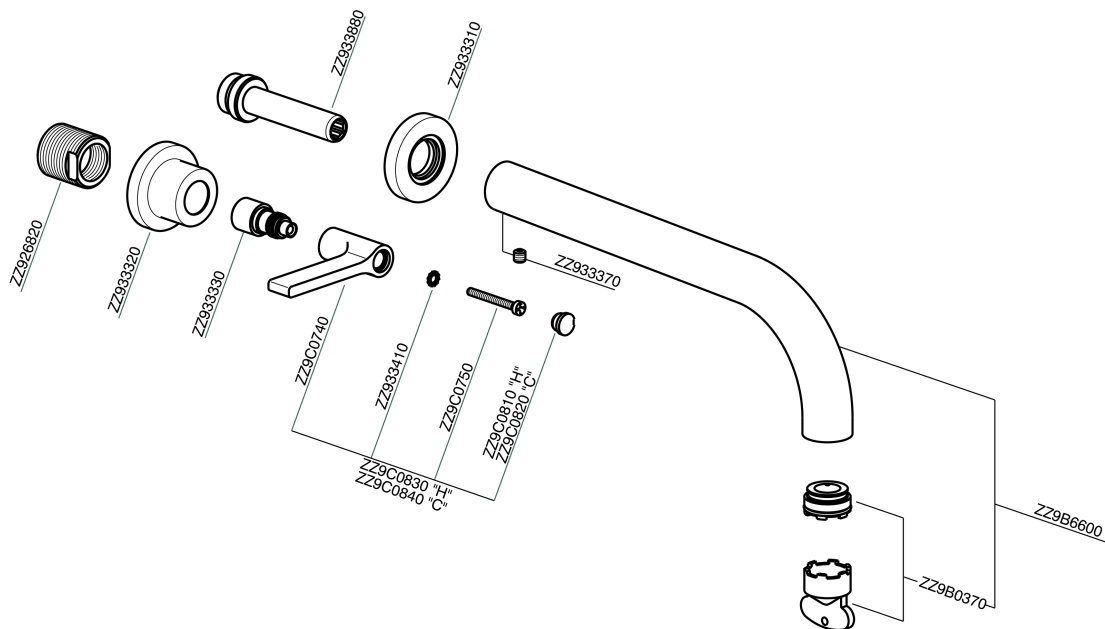

## Exposed part for concealed washbasin mixer GRACE\_GL013511

GL013511

<https://en.cisal.it/exposed-part-for-concealed-washbasin-mixer-grace-gl013511>

## Concealed washbasin mixer CONCEALED\_ZA033511

ZA033511

<https://en.cisal.it/concealed-washbasin-mixer-concealed-za033511>

2026-06-13