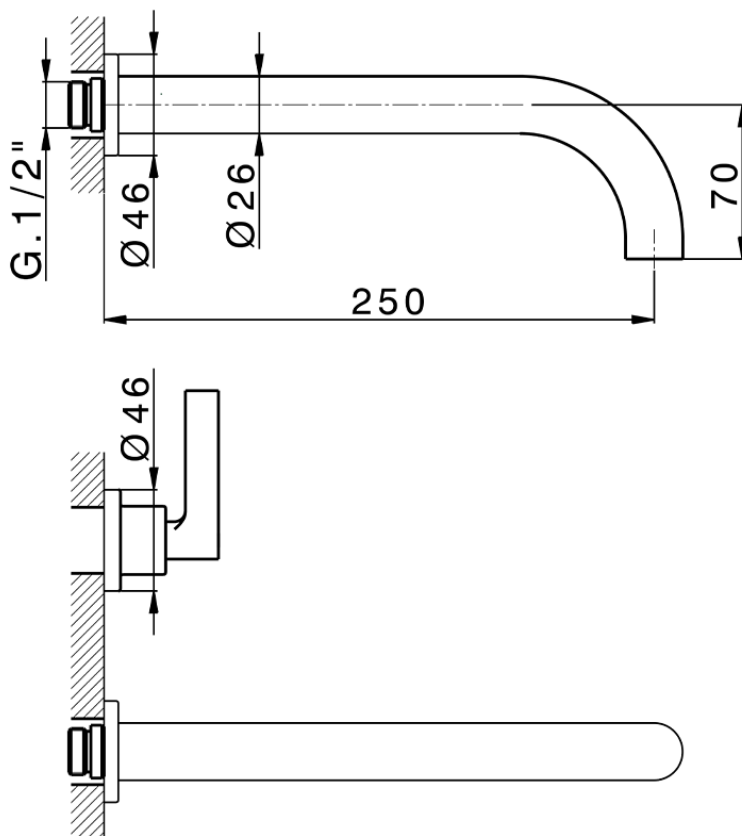

## Exposed part for concealed washbasin mixer GRACE\_GL013511

GL013511

<https://en.cisal.it/exposed-part-for-concealed-washbasin-mixer-grace-gl013511>

Serie's code	Size XX
CX 1351	20-35
CF 1351	20-35
CX 0331	20-35
CF 0331	20-35
CX 0200	20-35
CF 0200	20-35
BA 1351	20-35
GS 1351	20-35
GL 1351	20-35
MN 1351	20-35
LN 1351	20-35
LV 1351	33-48
LY 1351	33-48
CU 1351	33-48
SM 1351	30-45
AA 1351	10-30
AC 1351	10-30
AR 1351	15-25
PZ 1351	10-30
RG 1351	10-30
TS 1351	10-30
VT 1351	10-30
CS 1351	10-30
WA 1351	45-68
X1 1351	33-45
X2 1351	33-45
X3 1351	33-45
X4 1351	33-45
X5 1351	33-45
RI 1351	20-35
RM 1351	20-35

Limiti di tolleranza superficie piastrelle  
 Adjustment limits for finished tile surface  
 Limites de tolérance surface carrelage  
 Fliesenoberfläche  
 Superficie del azulejo

ZA033511

<https://en.cisal.it/concealed-washbasin-mixer-concealed-za033511>