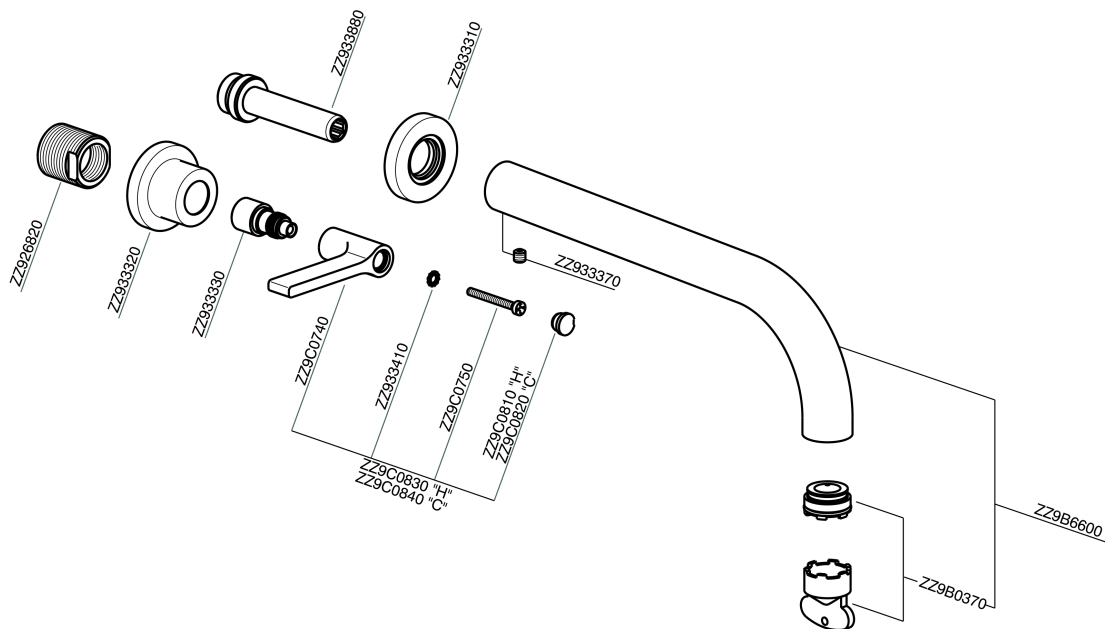

## Exposed part for concealed washbasin mixer GRACE\_GL013511

MODEL **GL013511**

Exposed part for concealed washbasin mixer, without concealed part, for item ZA033511

### CHARACTERISTICS

Installation **Concealed**  
 Required concealed parts **ZA033511**

## Exposed part for concealed washbasin mixer GRACE\_GL013511

GL013511

<https://en.cisal.it/exposed-part-for-concealed-washbasin-mixer-grace-gl013511>

## Concealed washbasin mixer CONCEALED\_ZA033511

MODEL **ZA033511**

Concealed washbasin mixer, right headvalve - left headvalve

AVAILABLE FINISHINGS

 **04** 04 Without finishing

CHARACTERISTICS

Concealed **1**