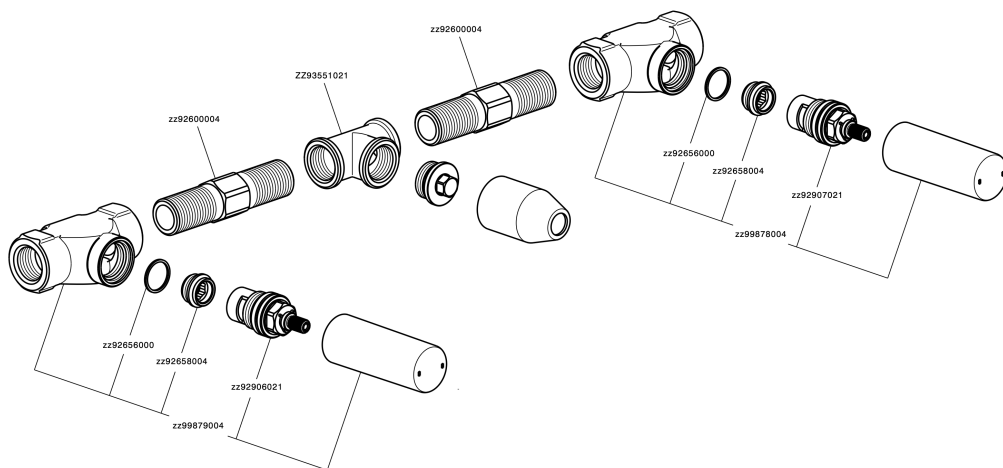

## Exposed part for concealed washbasin mixer GRACE\_GL013511

GL013511

<https://en.cisal.it/exposed-part-for-concealed-washbasin-mixer-grace-gl013511>

## Concealed washbasin mixer CONCEALED\_ZA033511

ZA033511

<https://en.cisal.it/concealed-washbasin-mixer-concealed-za033511>

2026-06-14