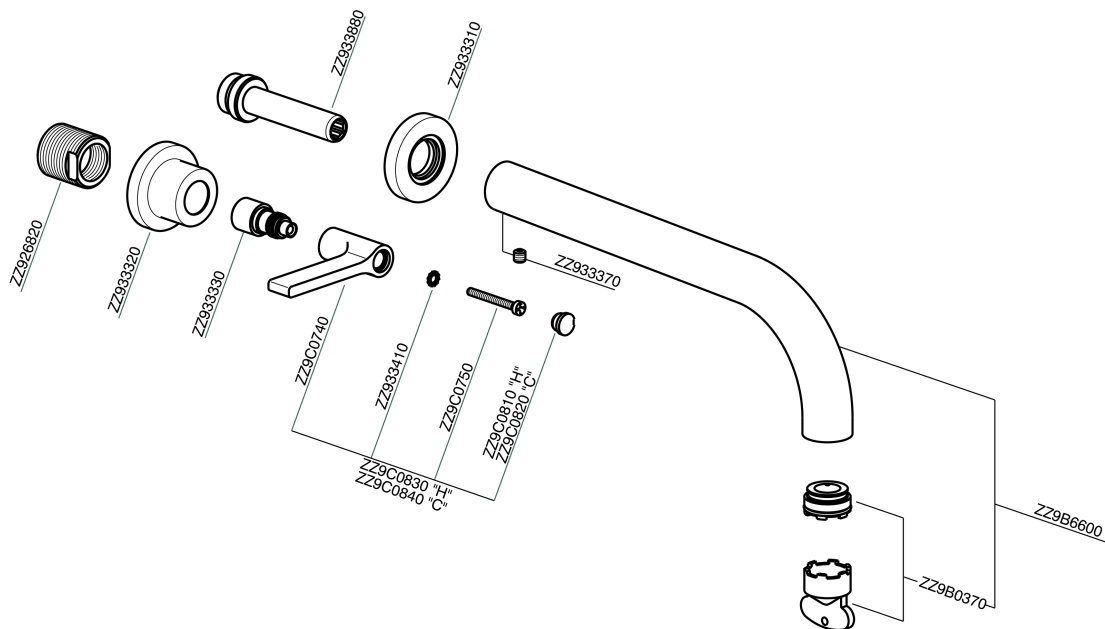

## Exposed part for concealed washbasin mixer GRACE\_GL013511

GL013511

<https://en.cisal.it/exposed-part-for-concealed-washbasin-mixer-grace-gl013511>

## Concealed washbasin mixer CONCEALED\_ZA033511

ZA033511

<https://en.cisal.it/concealed-washbasin-mixer-concealed-za033511>

2026-06-14