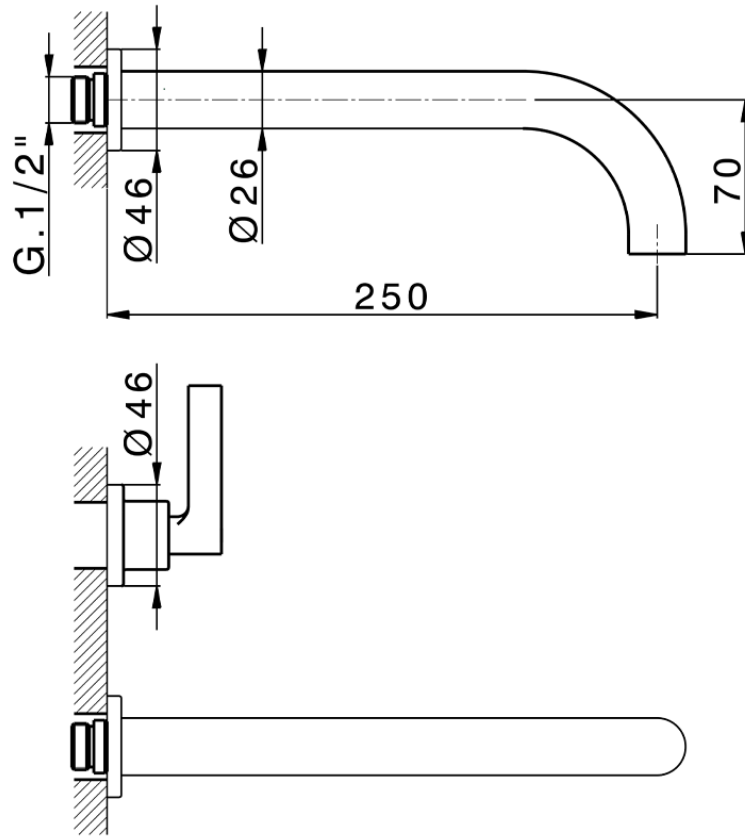

Exposed part for concealed washbasin mixer GRACE_GL013511

GL013511

<https://en.cisal.it/exposed-part-for-concealed-washbasin-mixer-grace-gl013511>

Serie's code	Size XX
CX 1351	20-35
CF 1351	20-35
CX 0331	20-35
CF 0331	20-35
CX 0200	20-35
CF 0200	20-35
BA 1351	20-35
GS 1351	20-35
GL 1351	20-35
MN 1351	20-35
LN 1351	20-35
LV 1351	33-48
LY 1351	33-48
CU 1351	33-48
SM 1351	30-45
AA 1351	10-30
AC 1351	10-30
AR 1351	15-25
PZ 1351	10-30
RG 1351	10-30
TS 1351	10-30
VT 1351	10-30
CS 1351	10-30
WA 1351	45-68
X1 1351	33-45
X2 1351	33-45
X3 1351	33-45
X4 1351	33-45
X5 1351	33-45
RI 1351	20-35
RM 1351	20-35

Limiti di tolleranza superficie piastrelle
 Adjustment limits for finished tile surface
 Limites de tolérance surface carrelage
 Fliesenoberfläche
 Superficie del azulejo

ZA033511

<https://en.cisal.it/concealed-washbasin-mixer-concealed-za033511>