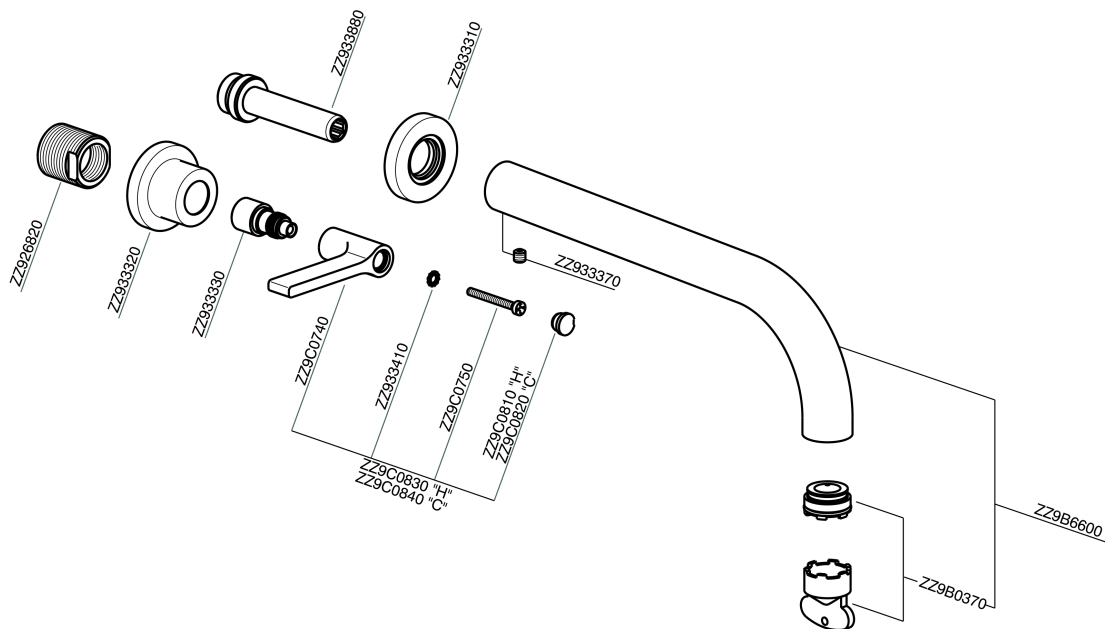

Exposed part for concealed washbasin mixer GRACE_GL013511

MODEL **GL013511**

Exposed part for concealed washbasin mixer, without concealed part, for item ZA033511

AVAILABLE FINISHINGS

-  **21** 21 Chrome
-  **2F** 2F Brushed Nickel
-  **2W** 2W Brushed Gold
-  **5H** 5H Dark Brass Brushed
-  **5L** 5L Brushed Black Titanium
-  **6T** 6T Chrome/Matt Black

CHARACTERISTICS

Installation **Concealed**
 Required concealed parts **ZA033511**

Exposed part for concealed washbasin mixer GRACE_GL013511

GL013511

<https://en.cisal.it/exposed-part-for-concealed-washbasin-mixer-grace-gl013511>

Concealed washbasin mixer CONCEALED_ZA033511

MODEL **ZA033511**

Concealed washbasin mixer, right headvalve - left headvalve

AVAILABLE FINISHINGS

 **04** 04 Without finishing

CHARACTERISTICS

Concealed **1**

2026-04-08