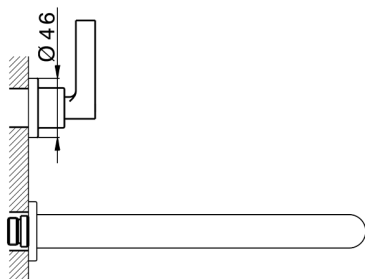

## Exposed part for concealed washbasin mixer GRACE\_GL013511

MODEL **GL013511**

Exposed part for concealed washbasin mixer, without concealed part, for item ZA033511