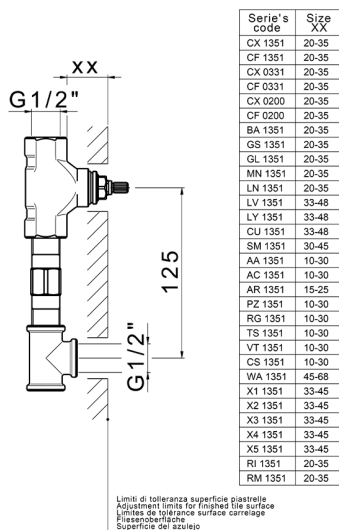

Exposed part for concealed washbasin mixer GRACE_GL013511

MODEL **GL013511**

Exposed part for concealed washbasin mixer, without concealed part, for item ZA033511

AVAILABLE FINISHINGS

-  **21** 21 Chrome
-  **2F** 2F Brushed Nickel
-  **2W** 2W Brushed Gold
-  **5H** 5H Dark Brass Brushed
-  **5L** 5L Brushed Black Titanium
-  **6T** 6T Chrome/Matt Black

CHARACTERISTICS

Installation **Concealed**
 Required concealed parts **ZA033511**

Exposed part for concealed washbasin mixer GRACE_GL013511

GL013511

<https://en.cisal.it/exposed-part-for-concealed-washbasin-mixer-grace-gl013511>

Concealed washbasin mixer CONCEALED_ZA033511

MODEL **ZA033511**

Concealed washbasin mixer, right headvalve - left headvalve

AVAILABLE FINISHINGS

 **04** 04 Without finishing

CHARACTERISTICS

Concealed **1**

2026-04-08