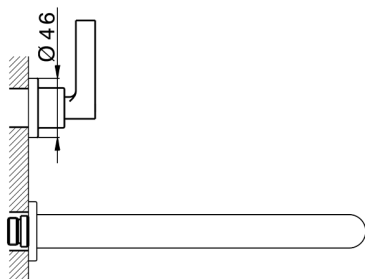

Exposed part for concealed washbasin mixer GRACE_GL013511

MODEL **GL013511**

Exposed part for concealed washbasin mixer, without concealed part, for item ZA033511

AVAILABLE FINISHINGS

-  **21** 21 Chrome
-  **2F** 2F Brushed Nickel
-  **2W** 2W Brushed Gold
-  **5H** 5H Dark Brass Brushed
-  **5L** 5L Brushed Black Titanium
-  **6T** 6T Chrome/Matt Black

CHARACTERISTICS

Installation **Concealed**
 Required concealed parts **ZA033511**

Exposed part for concealed washbasin mixer GRACE_GL013511

GL013511

<https://en.cisal.it/exposed-part-for-concealed-washbasin-mixer-grace-gl013511>

Concealed washbasin mixer CONCEALED_ZA033511

MODEL **ZA033511**

Concealed washbasin mixer, right headvalve - left headvalve

AVAILABLE FINISHINGS

 **04** 04 Without finishing

CHARACTERISTICS

Concealed **1**

2026-04-08