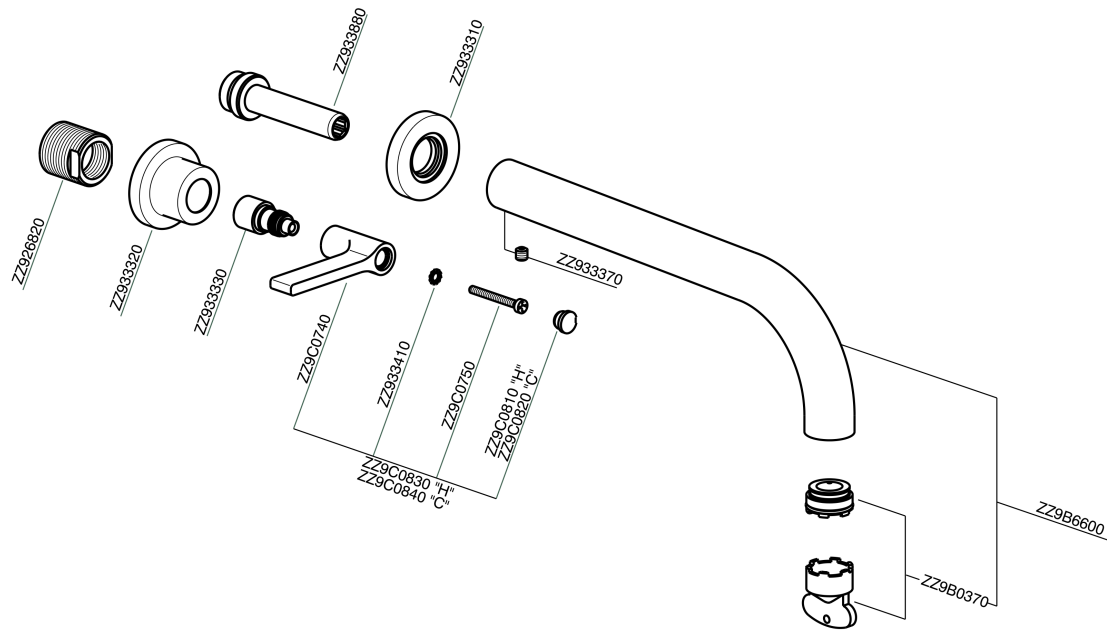

## Exposed part for concealed washbasin mixer GRACE\_GL013511

MODEL **GL013511**

Exposed part for concealed washbasin mixer, without concealed part, for item ZA033511

### CHARACTERISTICS

Installation **Concealed**

Required concealed parts **ZA033511**

## Exposed part for concealed washbasin mixer GRACE\_GL013511

GL013511

<https://en.cisal.it/exposed-part-for-concealed-washbasin-mixer-grace-gl013511>

## Concealed washbasin mixer CONCEALED\_ZA033511

MODEL **ZA033511**

Concealed washbasin mixer, right headvalve - left headvalve

AVAILABLE FINISHINGS

 **04** 04 Without finishing

CHARACTERISTICS

Concealed **1**