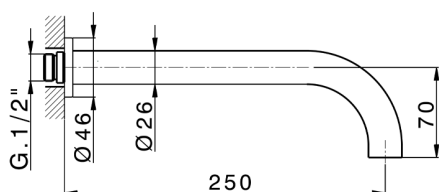

## Exposed part for concealed washbasin mixer GRACE\_GL013511

MODEL **GL013511**

Exposed part for concealed washbasin mixer, without concealed part, for item ZA033511