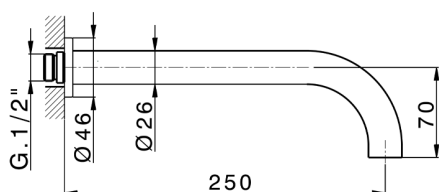

Exposed part for concealed washbasin mixer GRACE_GL013511

MODEL **GL013511**

Exposed part for concealed washbasin mixer, without concealed part, for item ZA033511

AVAILABLE FINISHINGS

-  **21** 21 Chrome
-  **2F** 2F Brushed Nickel
-  **2W** 2W Brushed Gold
-  **5H** 5H Dark Brass Brushed
-  **5L** 5L Brushed Black Titanium
-  **6T** 6T Chrome/Matt Black

CHARACTERISTICS

Installation **Concealed**
 Required concealed parts **ZA033511**

Exposed part for concealed washbasin mixer GRACE_GL013511

GL013511

<https://en.cisal.it/exposed-part-for-concealed-washbasin-mixer-grace-gl013511>

Concealed washbasin mixer CONCEALED_ZA033511

MODEL **ZA033511**

Concealed washbasin mixer, right headvalve - left headvalve

AVAILABLE FINISHINGS

 **04** 04 Without finishing

CHARACTERISTICS

Concealed **1**

2026-04-08