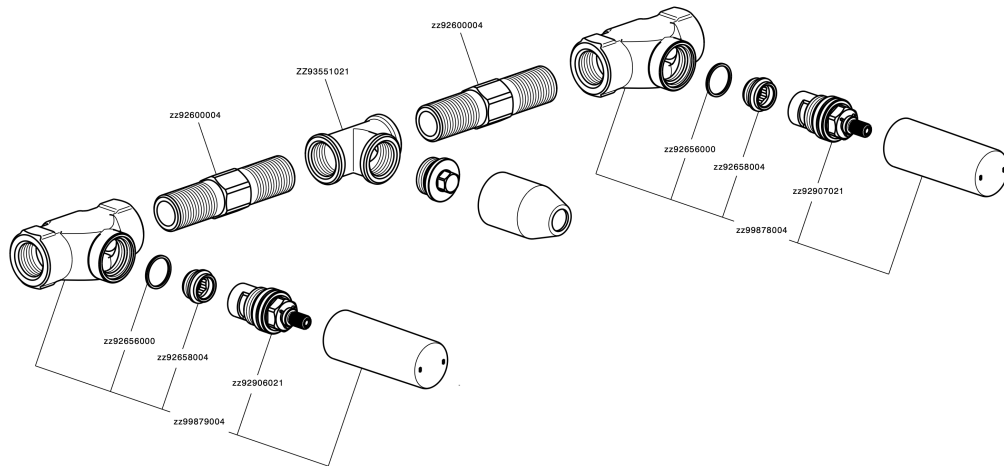

Exposed part for concealed washbasin mixer GRACE_GL013511

GL013511

<https://en.cisal.it/exposed-part-for-concealed-washbasin-mixer-grace-gl013511>

Concealed washbasin mixer CONCEALED_ZA033511

ZA033511

<https://en.cisal.it/concealed-washbasin-mixer-concealed-za033511>