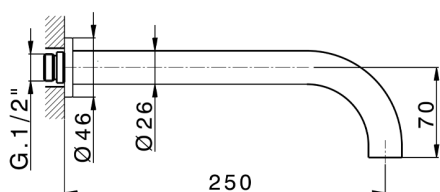

AVAILABLE FINISHINGS

- **21** 21 Chrome
- **2F** 2F Brushed Nickel
- **2W** 2W Brushed Gold
- **5H** 5H Dark Brass Brushed
- **5L** 5L Brushed Black Titanium
- **6T** 6T Chrome/Matt Black