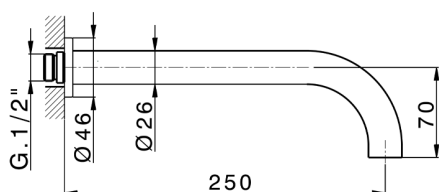

Exposed part for concealed washbasin mixer GRACE_GL013511

MODEL **GL013511**

Exposed part for concealed washbasin mixer, without concealed part, for item ZA033511

AVAILABLE FINISHINGS

-  **21** 21 Chrome
-  **2F** 2F Brushed Nickel
-  **2W** 2W Brushed Gold
-  **5H** 5H Dark Brass Brushed
-  **5L** 5L Brushed Black Titanium
-  **6T** 6T Chrome/Matt Black

CHARACTERISTICS

Installation **Concealed**

Required concealed parts **ZA033511**

Exposed part for concealed washbasin mixer GRACE_GL013511

GL013511

<https://en.cisal.it/exposed-part-for-concealed-washbasin-mixer-grace-gl013511>

Concealed washbasin mixer CONCEALED_ZA033511

MODEL **ZA033511**

Concealed washbasin mixer, right headvalve - left headvalve

AVAILABLE FINISHINGS

 **04** 04 Without finishing

CHARACTERISTICS

Concealed **1**

2026-05-17