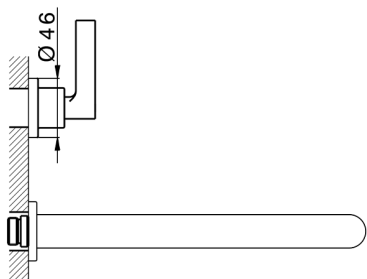

CHARACTERISTICS

Installation **Concealed**

Required concealed parts **ZA033511**