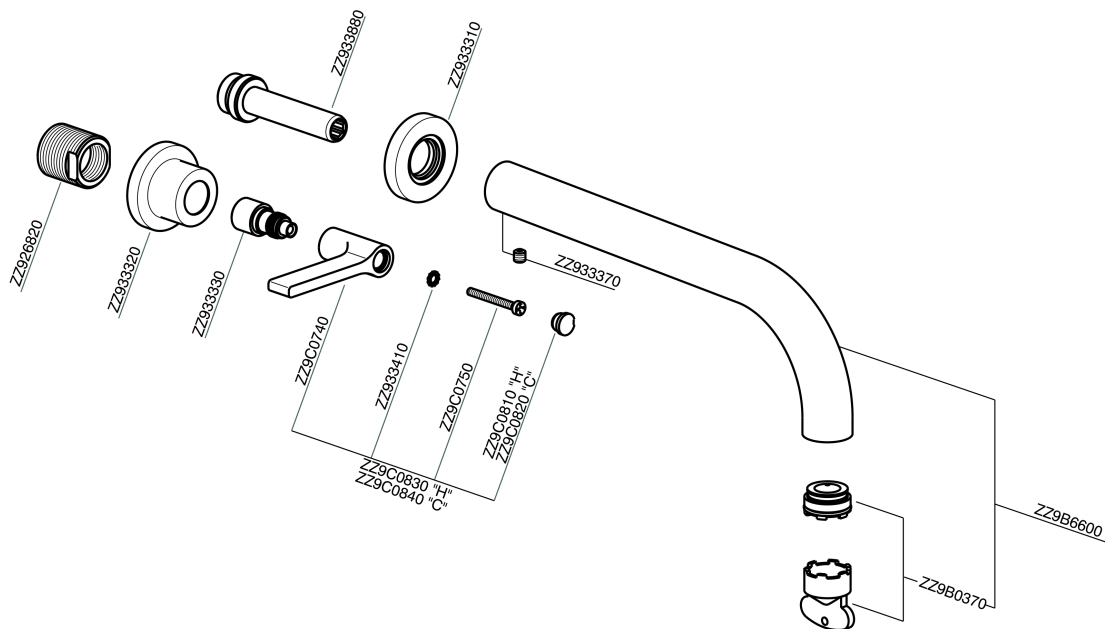

## Exposed part for concealed washbasin mixer GRACE\_GL013511

MODEL **GL013511**

Exposed part for concealed washbasin mixer, without concealed part, for item ZA033511

### CHARACTERISTICS

Installation **Concealed**

Required concealed parts **ZA033511**

## Exposed part for concealed washbasin mixer GRACE\_GL013511

GL013511

<https://en.cisal.it/exposed-part-for-concealed-washbasin-mixer-grace-gl013511>

## Concealed washbasin mixer CONCEALED\_ZA033511

MODEL **ZA033511**

Concealed washbasin mixer, right headvalve - left headvalve

AVAILABLE FINISHINGS

 **04** 04 Without finishing

CHARACTERISTICS

Concealed **1**