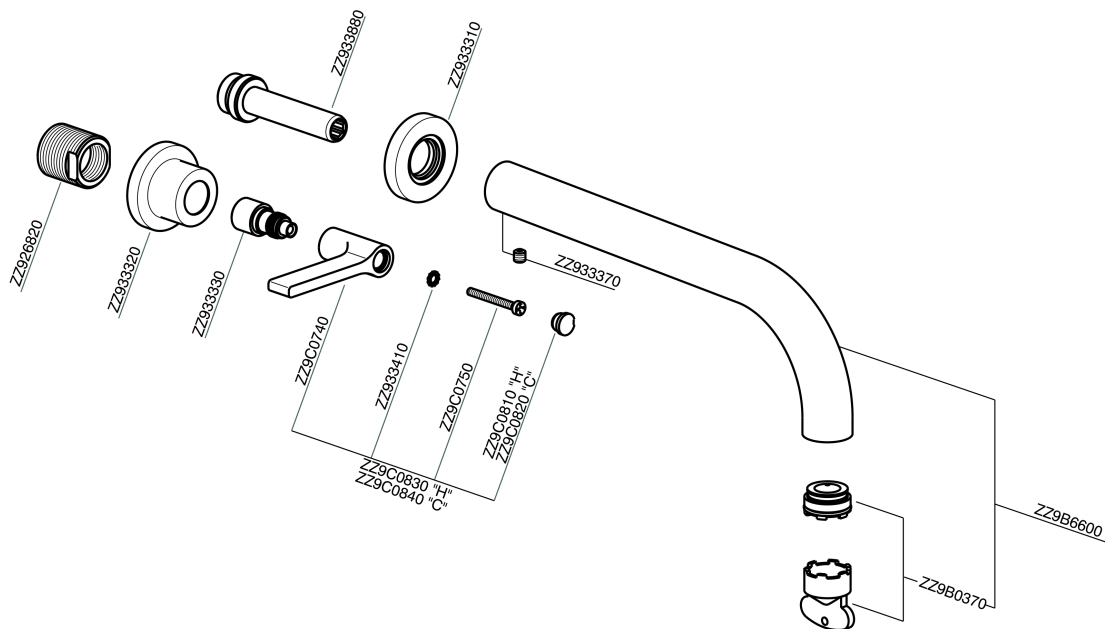

Exposed part for concealed washbasin mixer GRACE_GL013511

GL013511

<https://en.cisal.it/exposed-part-for-concealed-washbasin-mixer-grace-gl013511>