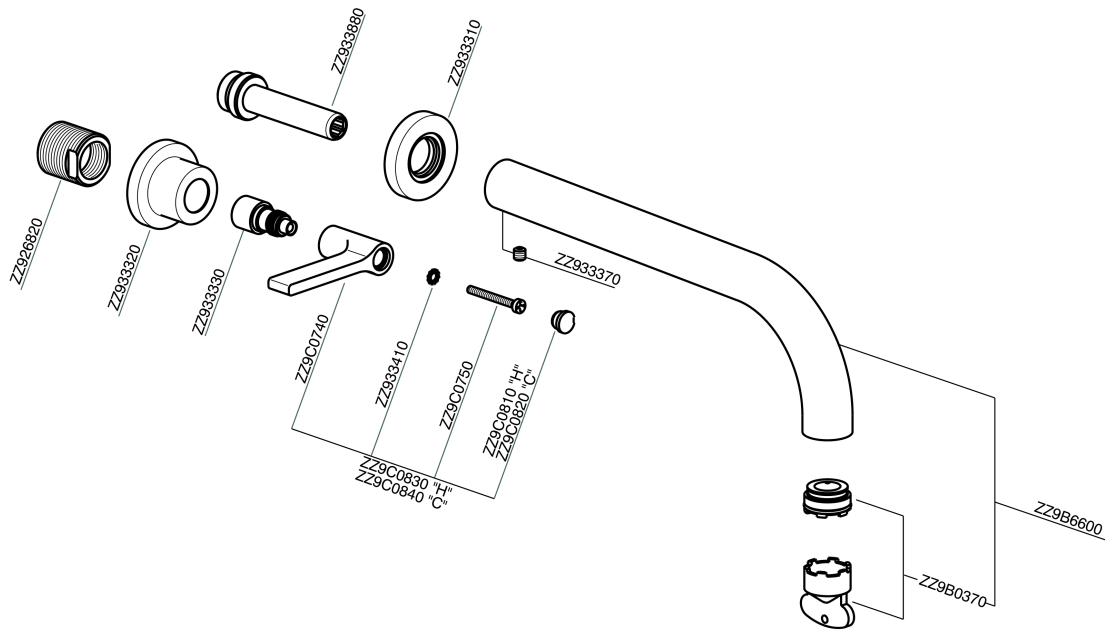

## Exposed part for concealed washbasin mixer GRACE\_GL013511

GL013511

<https://en.cisal.it/exposed-part-for-concealed-washbasin-mixer-grace-gl013511>

## Concealed washbasin mixer CONCEALED\_ZA033511

ZA033511

<https://en.cisal.it/concealed-washbasin-mixer-concealed-za033511>

2026-06-14