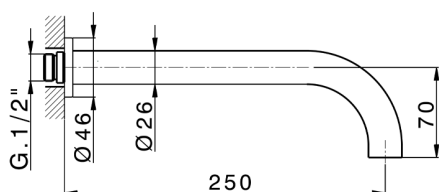

Exposed part for concealed washbasin mixer GRACE_GL013511

MODEL **GL013511**

Exposed part for concealed washbasin mixer, without concealed part, for item ZA033511

AVAILABLE FINISHINGS

-  **21** 21 Chrome
-  **2F** 2F Brushed Nickel
-  **2W** 2W Brushed Gold
-  **5H** 5H Dark Brass Brushed
-  **5L** 5L Brushed Black Titanium
-  **6T** 6T Chrome/Matt Black

CHARACTERISTICS

Installation **Concealed**

Required concealed parts **ZA033511**

Exposed part for concealed washbasin mixer GRACE_GL013511

GL013511

<https://en.cisal.it/exposed-part-for-concealed-washbasin-mixer-grace-gl013511>

Concealed washbasin mixer CONCEALED_ZA033511

MODEL **ZA033511**

Concealed washbasin mixer, right headvalve - left headvalve

AVAILABLE FINISHINGS

 **04** 04 Without finishing

CHARACTERISTICS

Concealed **1**

2026-04-26