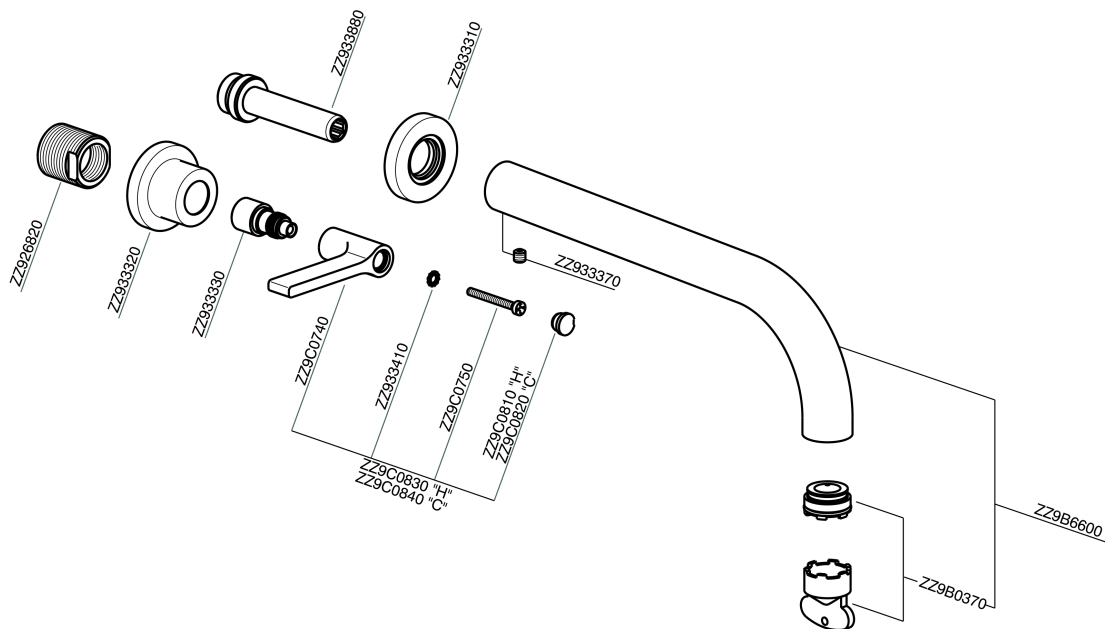

Exposed part for concealed washbasin mixer GRACE_GL013511

MODEL **GL013511**

Exposed part for concealed washbasin mixer, without concealed part, for item ZA033511

AVAILABLE FINISHINGS

-  **21** 21 Chrome
-  **2F** 2F Brushed Nickel
-  **2W** 2W Brushed Gold
-  **5H** 5H Dark Brass Brushed
-  **5L** 5L Brushed Black Titanium
-  **6T** 6T Chrome/Matt Black

CHARACTERISTICS

Installation **Concealed**

Required concealed parts **ZA033511**

Exposed part for concealed washbasin mixer GRACE_GL013511

GL013511

<https://en.cisal.it/exposed-part-for-concealed-washbasin-mixer-grace-gl013511>

Concealed washbasin mixer CONCEALED_ZA033511

MODEL **ZA033511**

Concealed washbasin mixer, right headvalve - left headvalve

AVAILABLE FINISHINGS

 **04** 04 Without finishing

CHARACTERISTICS

Concealed **1**

2026-06-13