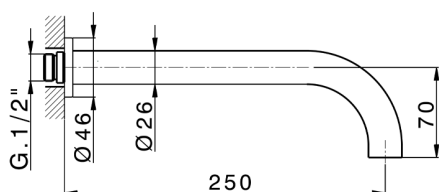

Exposed part for concealed washbasin mixer GRACE_GL013511

MODEL **GL013511**

Exposed part for concealed washbasin mixer, without concealed part, for item ZA033511

AVAILABLE FINISHINGS

-  **21** 21 Chrome
-  **2F** 2F Brushed Nickel
-  **2W** 2W Brushed Gold
-  **5H** 5H Dark Brass Brushed
-  **5L** 5L Brushed Black Titanium
-  **6T** 6T Chrome/Matt Black

CHARACTERISTICS

Installation **Concealed**

Required concealed parts **ZA033511**

Exposed part for concealed washbasin mixer GRACE_GL013511

GL013511

<https://en.cisal.it/exposed-part-for-concealed-washbasin-mixer-grace-gl013511>

Concealed washbasin mixer CONCEALED_ZA033511

MODEL **ZA033511**

Concealed washbasin mixer, right headvalve - left headvalve

AVAILABLE FINISHINGS

 **04** 04 Without finishing

CHARACTERISTICS

Concealed **1**

2026-06-13