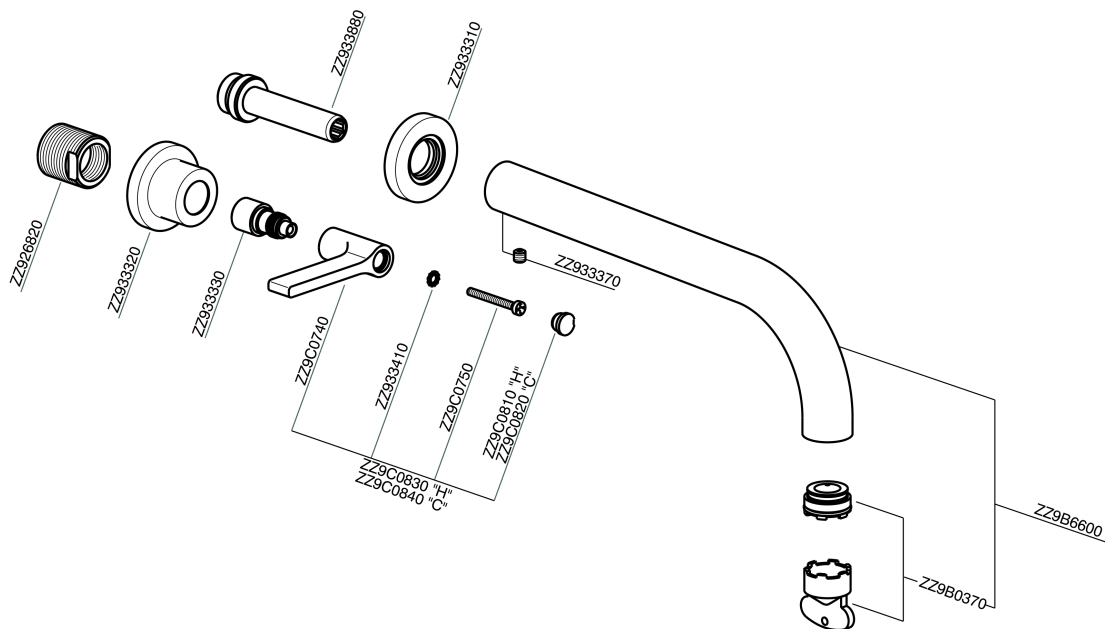

Exposed part for concealed washbasin mixer GRACE_GL013511

MODEL **GL013511**

Exposed part for concealed washbasin mixer, without concealed part, for item ZA033511

AVAILABLE FINISHINGS

-  **21** 21 Chrome
-  **2F** 2F Brushed Nickel
-  **2W** 2W Brushed Gold
-  **5H** 5H Dark Brass Brushed
-  **5L** 5L Brushed Black Titanium
-  **6T** 6T Chrome/Matt Black

CHARACTERISTICS

Installation **Concealed**

Required concealed parts **ZA033511**

Exposed part for concealed washbasin mixer GRACE_GL013511

GL013511

<https://en.cisal.it/exposed-part-for-concealed-washbasin-mixer-grace-gl013511>

Concealed washbasin mixer CONCEALED_ZA033511

MODEL **ZA033511**

Concealed washbasin mixer, right headvalve - left headvalve

AVAILABLE FINISHINGS

 **04** 04 Without finishing

CHARACTERISTICS

Concealed **1**

2026-04-26