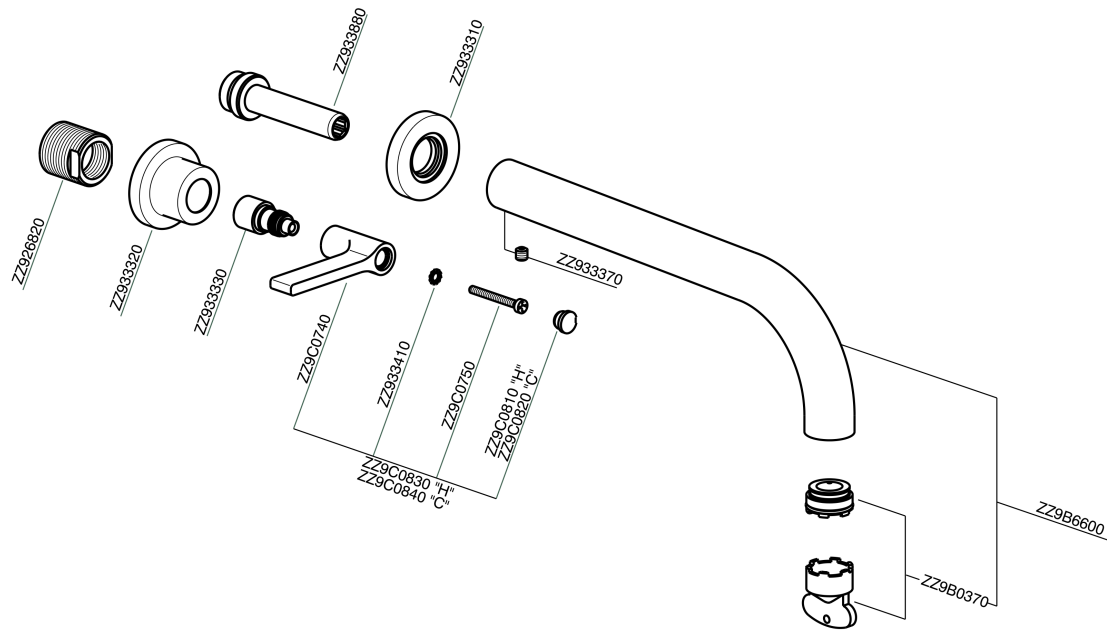

Exposed part for concealed washbasin mixer GRACE_GL013511

MODEL **GL013511**

Exposed part for concealed washbasin mixer, without concealed part, for item ZA033511

AVAILABLE FINISHINGS

-  **21** 21 Chrome
-  **2F** 2F Brushed Nickel
-  **2W** 2W Brushed Gold
-  **5H** 5H Dark Brass Brushed
-  **5L** 5L Brushed Black Titanium
-  **6T** 6T Chrome/Matt Black

CHARACTERISTICS

Installation **Concealed**
 Required concealed parts **ZA033511**

Exposed part for concealed washbasin mixer GRACE_GL013511

GL013511

<https://en.cisal.it/exposed-part-for-concealed-washbasin-mixer-grace-gl013511>

Concealed washbasin mixer CONCEALED_ZA033511

MODEL **ZA033511**

Concealed washbasin mixer, right headvalve - left headvalve

AVAILABLE FINISHINGS

CHARACTERISTICS

Concealed **1**

2026-04-06