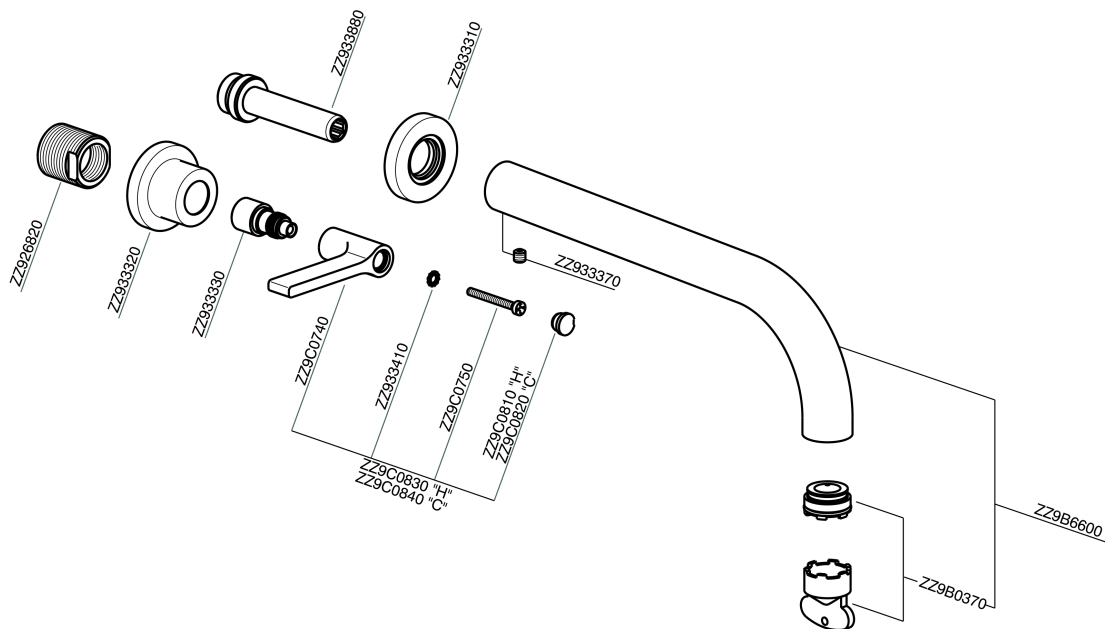

Exposed part for concealed washbasin mixer GRACE_GL013511

MODEL **GL013511**

Exposed part for concealed washbasin mixer, without concealed part, for item ZA033511

AVAILABLE FINISHINGS

-  **21** 21 Chrome
-  **2F** 2F Brushed Nickel
-  **2W** 2W Brushed Gold
-  **5H** 5H Dark Brass Brushed
-  **5L** 5L Brushed Black Titanium
-  **6T** 6T Chrome/Matt Black

CHARACTERISTICS

Installation **Concealed**
 Required concealed parts **ZA033511**

Exposed part for concealed washbasin mixer GRACE_GL013511

GL013511

<https://en.cisal.it/exposed-part-for-concealed-washbasin-mixer-grace-gl013511>

Concealed washbasin mixer CONCEALED_ZA033511

MODEL **ZA033511**

Concealed washbasin mixer, right headvalve - left headvalve

AVAILABLE FINISHINGS

 **04** 04 Without finishing

CHARACTERISTICS

Concealed **1**

2026-05-17