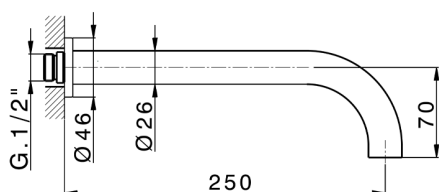

Exposed part for concealed washbasin mixer GRACE_GL013511

MODEL **GL013511**

Exposed part for concealed washbasin mixer, without concealed part, for item ZA033511

AVAILABLE FINISHINGS

-  **21** 21 Chrome
-  **2F** 2F Brushed Nickel
-  **2W** 2W Brushed Gold
-  **5H** 5H Dark Brass Brushed
-  **5L** 5L Brushed Black Titanium
-  **6T** 6T Chrome/Matt Black

CHARACTERISTICS

Installation **Concealed**
 Required concealed parts **ZA033511**

Exposed part for concealed washbasin mixer GRACE_GL013511

GL013511

<https://en.cisal.it/exposed-part-for-concealed-washbasin-mixer-grace-gl013511>

Concealed washbasin mixer CONCEALED_ZA033511

MODEL **ZA033511**

Concealed washbasin mixer, right headvalve - left headvalve

AVAILABLE FINISHINGS

CHARACTERISTICS

Concealed **1**

2026-04-06