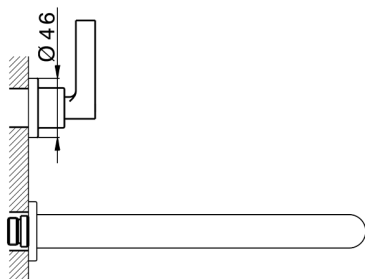

Exposed part for concealed washbasin mixer GRACE_GL013511

MODEL **GL013511**

Exposed part for concealed washbasin mixer, without concealed part, for item ZA033511

AVAILABLE FINISHINGS

-  **21** 21 Chrome
-  **2F** 2F Brushed Nickel
-  **2W** 2W Brushed Gold
-  **5H** 5H Dark Brass Brushed
-  **5L** 5L Brushed Black Titanium
-  **6T** 6T Chrome/Matt Black

CHARACTERISTICS

Installation **Concealed**
 Required concealed parts **ZA033511**

Exposed part for concealed washbasin mixer GRACE_GL013511

GL013511

<https://en.cisal.it/exposed-part-for-concealed-washbasin-mixer-grace-gl013511>

Concealed washbasin mixer CONCEALED_ZA033511

MODEL **ZA033511**

Concealed washbasin mixer, right headvalve - left headvalve

AVAILABLE FINISHINGS

CHARACTERISTICS

Concealed **1**

2026-04-06