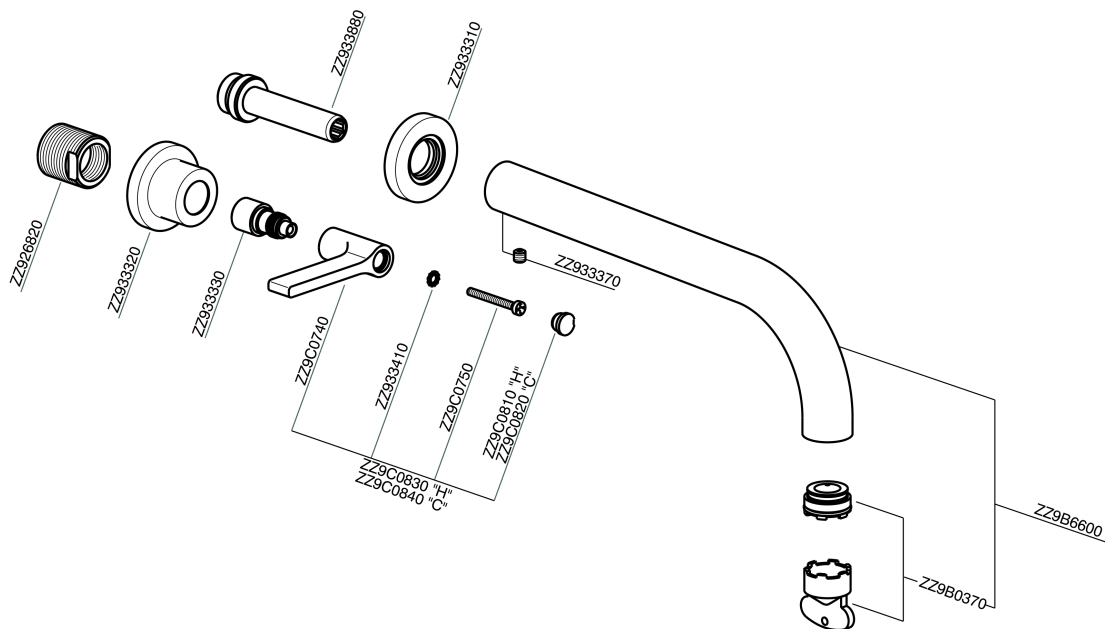

Exposed part for concealed washbasin mixer GRACE_GL013511

MODEL **GL013511**

Exposed part for concealed washbasin mixer, without concealed part, for item ZA033511

AVAILABLE FINISHINGS

-  **21** 21 Chrome
-  **2F** 2F Brushed Nickel
-  **2W** 2W Brushed Gold
-  **5H** 5H Dark Brass Brushed
-  **5L** 5L Brushed Black Titanium
-  **6T** 6T Chrome/Matt Black

CHARACTERISTICS

Installation **Concealed**
 Required concealed parts **ZA033511**

Exposed part for concealed washbasin mixer GRACE_GL013511

GL013511

<https://en.cisal.it/exposed-part-for-concealed-washbasin-mixer-grace-gl013511>

Concealed washbasin mixer CONCEALED_ZA033511

MODEL **ZA033511**

Concealed washbasin mixer, right headvalve - left headvalve

AVAILABLE FINISHINGS

 **04** 04 Without finishing

CHARACTERISTICS

Concealed **1**

2026-06-14