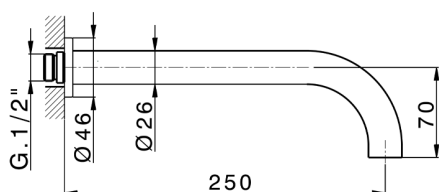

Exposed part for concealed washbasin mixer GRACE_GL013511

MODEL **GL013511**

Exposed part for concealed washbasin mixer, without concealed part, for item ZA033511

AVAILABLE FINISHINGS

-  **21** 21 Chrome
-  **2F** 2F Brushed Nickel
-  **2W** 2W Brushed Gold
-  **5H** 5H Dark Brass Brushed
-  **5L** 5L Brushed Black Titanium
-  **6T** 6T Chrome/Matt Black

CHARACTERISTICS

Installation **Concealed**
 Required concealed parts **ZA033511**

Exposed part for concealed washbasin mixer GRACE_GL013511

GL013511

<https://en.cisal.it/exposed-part-for-concealed-washbasin-mixer-grace-gl013511>

Concealed washbasin mixer CONCEALED_ZA033511

MODEL **ZA033511**

Concealed washbasin mixer, right headvalve - left headvalve

AVAILABLE FINISHINGS

 **04** 04 Without finishing

CHARACTERISTICS

Concealed **1**

2026-06-14