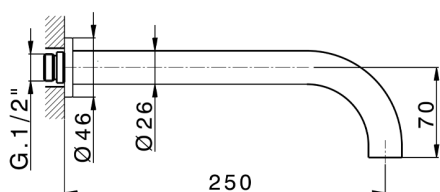

Exposed part for concealed washbasin mixer GRACE_GL013511

MODEL **GL013511**

Exposed part for concealed washbasin mixer, without concealed part, for item ZA033511

AVAILABLE FINISHINGS

-  **21** 21 Chrome
-  **2F** 2F Brushed Nickel
-  **2W** 2W Brushed Gold
-  **5H** 5H Dark Brass Brushed
-  **5L** 5L Brushed Black Titanium
-  **6T** 6T Chrome/Matt Black

CHARACTERISTICS

Installation **Concealed**
 Required concealed parts **ZA033511**

Exposed part for concealed washbasin mixer GRACE_GL013511

GL013511

<https://en.cisal.it/exposed-part-for-concealed-washbasin-mixer-grace-gl013511>

Concealed washbasin mixer CONCEALED_ZA033511

MODEL **ZA033511**

Concealed washbasin mixer, right headvalve - left headvalve

AVAILABLE FINISHINGS

 **04** 04 Without finishing

CHARACTERISTICS

Concealed **1**

2026-05-17