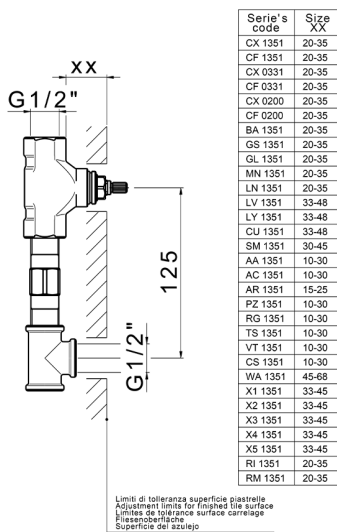

Exposed part for concealed washbasin mixer GRACE_GL013511

MODEL **GL013511**

Exposed part for concealed washbasin mixer, without concealed part, for item ZA033511

AVAILABLE FINISHINGS

-  **21** 21 Chrome
-  **2F** 2F Brushed Nickel
-  **2W** 2W Brushed Gold
-  **5H** 5H Dark Brass Brushed
-  **5L** 5L Brushed Black Titanium
-  **6T** 6T Chrome/Matt Black

CHARACTERISTICS

Installation **Concealed**
 Required concealed parts **ZA033511**

Exposed part for concealed washbasin mixer GRACE_GL013511

GL013511

<https://en.cisal.it/exposed-part-for-concealed-washbasin-mixer-grace-gl013511>

Concealed washbasin mixer CONCEALED_ZA033511

MODEL **ZA033511**

Concealed washbasin mixer, right headvalve - left headvalve

AVAILABLE FINISHINGS

CHARACTERISTICS

Concealed **1**

2026-04-06