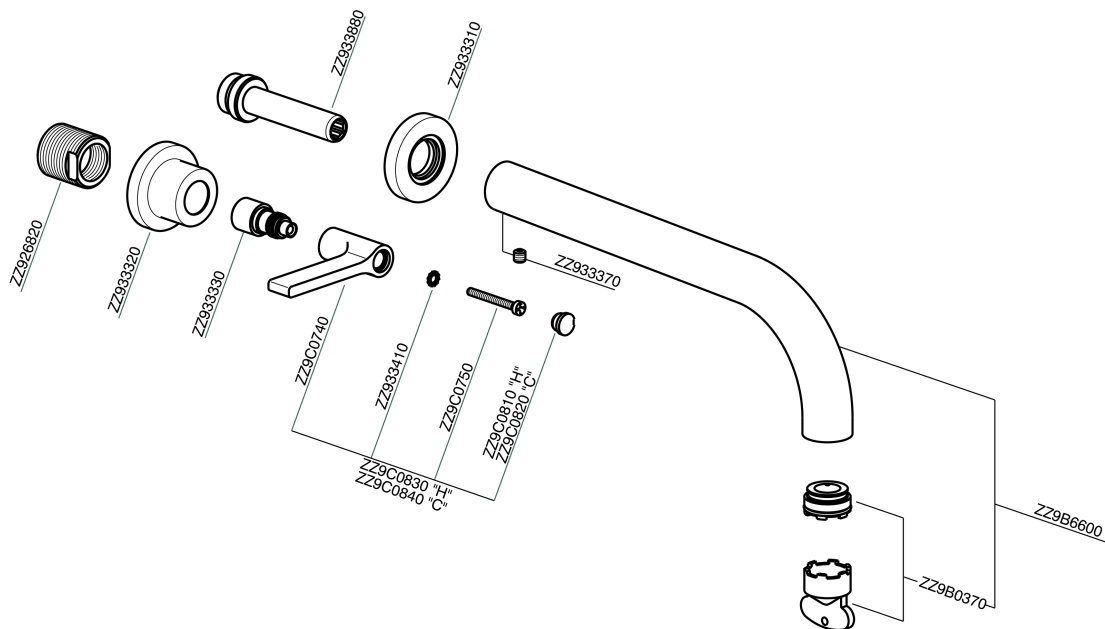

## Exposed part for concealed washbasin mixer GRACE\_GL013511

GL013511

<https://en.cisal.it/exposed-part-for-concealed-washbasin-mixer-grace-gl013511>

## Concealed washbasin mixer CONCEALED\_ZA033511

ZA033511

<https://en.cisal.it/concealed-washbasin-mixer-concealed-za033511>

2026-04-06