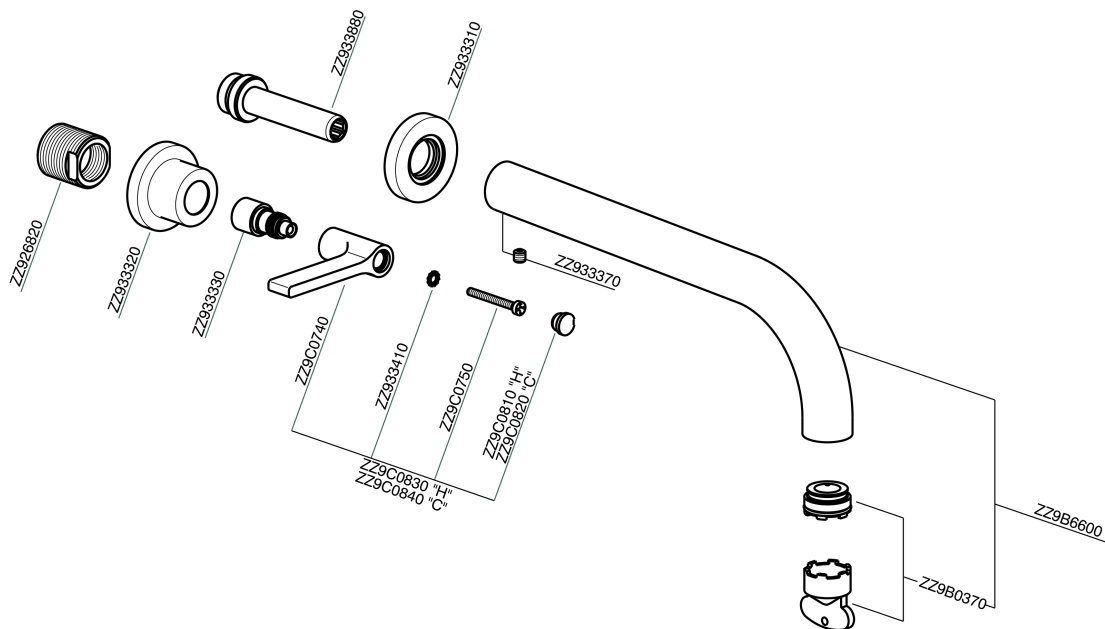

## Exposed part for concealed washbasin mixer GRACE\_GL013511

GL013511

<https://en.cisal.it/exposed-part-for-concealed-washbasin-mixer-grace-gl013511>

## Concealed washbasin mixer CONCEALED\_ZA033511

ZA033511

<https://en.cisal.it/concealed-washbasin-mixer-concealed-za033511>

2026-04-26