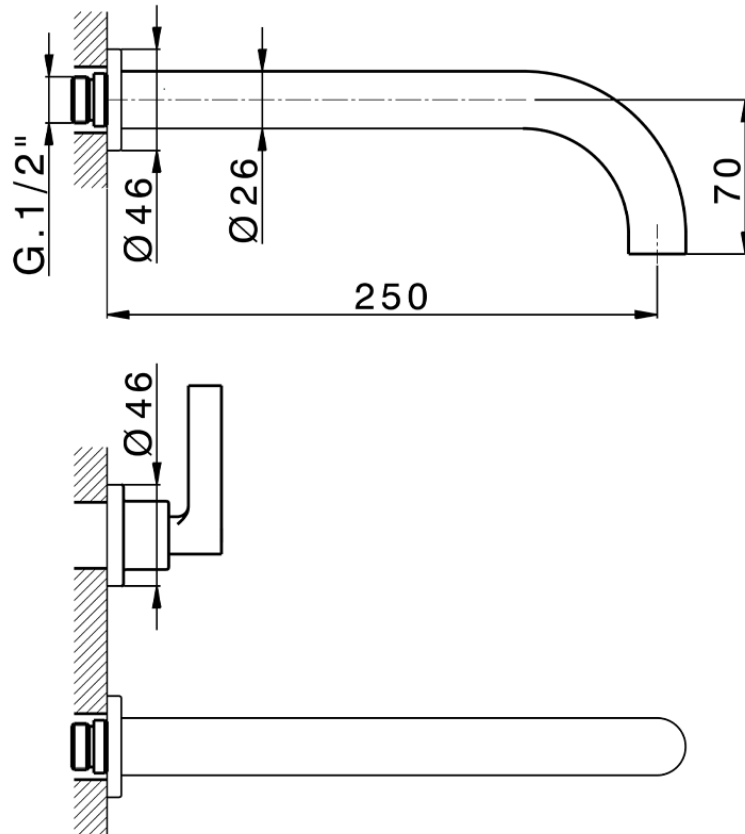

Exposed part for concealed washbasin mixer GRACE_GL013511

GL013511

<https://en.cisal.it/exposed-part-for-concealed-washbasin-mixer-grace-gl013511>

Serie's code	Size XX
CX 1351	20-35
CF 1351	20-35
CX 0331	20-35
CF 0331	20-35
CX 0200	20-35
CF 0200	20-35
BA 1351	20-35
GS 1351	20-35
GL 1351	20-35
MN 1351	20-35
LN 1351	20-35
LV 1351	33-48
LY 1351	33-48
CU 1351	33-48
SM 1351	30-45
AA 1351	10-30
AC 1351	10-30
AR 1351	15-25
PZ 1351	10-30
RG 1351	10-30
TS 1351	10-30
VT 1351	10-30
CS 1351	10-30
WA 1351	45-68
X1 1351	33-45
X2 1351	33-45
X3 1351	33-45
X4 1351	33-45
X5 1351	33-45
RI 1351	20-35
RM 1351	20-35

Limiti di tolleranza superficie piastrelle
 Adjustment limits for finished tile surface
 Limites de tolérance surface carrelage
 Fliesenoberfläche
 Superficie del azulejo

ZA033511

<https://en.cisal.it/concealed-washbasin-mixer-concealed-za033511>