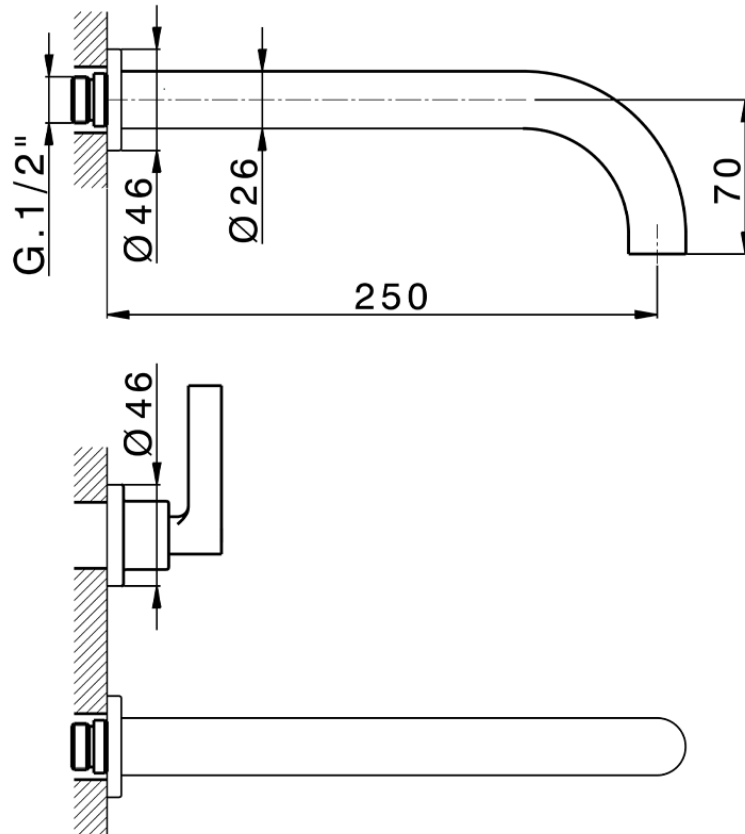

## Exposed part for concealed washbasin mixer GRACE\_GL013511

GL013511

<https://en.cisal.it/exposed-part-for-concealed-washbasin-mixer-grace-gl013511>

Serie's code	Size XX
CX 1351	20-35
CF 1351	20-35
CX 0331	20-35
CF 0331	20-35
CX 0200	20-35
CF 0200	20-35
BA 1351	20-35
GS 1351	20-35
GL 1351	20-35
MN 1351	20-35
LN 1351	20-35
LV 1351	33-48
LY 1351	33-48
CU 1351	33-48
SM 1351	30-45
AA 1351	10-30
AC 1351	10-30
AR 1351	15-25
PZ 1351	10-30
RG 1351	10-30
TS 1351	10-30
VT 1351	10-30
CS 1351	10-30
WA 1351	45-68
X1 1351	33-45
X2 1351	33-45
X3 1351	33-45
X4 1351	33-45
X5 1351	33-45
RI 1351	20-35
RM 1351	20-35

Limiti di tolleranza superficie piastrelle  
 Adjustment limits for finished tile surface  
 Limites de tolérance surface carrelage  
 Fliesenoberfläche  
 Superficie del azulejo

ZA033511

<https://en.cisal.it/concealed-washbasin-mixer-concealed-za033511>