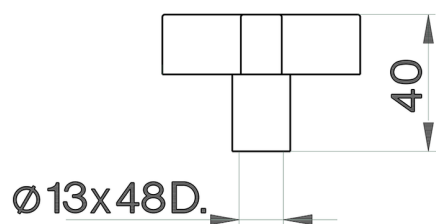

Handle Barcelona SPARE PARTS_ZZ932900

MODEL **ZZ932900**

Handle Barcelona,for concealed valve

AVAILABLE FINISHINGS

21 21 Chrome

2A 2A Satin Brushed Nickel

CHARACTERISTICS

2026-04-30