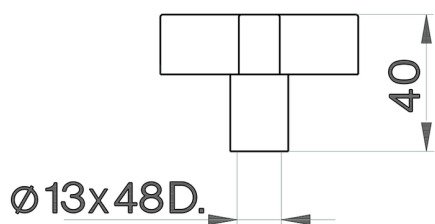

Handle Barcelona SPARE PARTS_ZZ932900

MODEL **ZZ932900**

Handle Barcelona,for concealed valve

AVAILABLE FINISHINGS

21 21 Chrome

2A 2A Satin Brushed Nickel

CHARACTERISTICS

2026-06-10