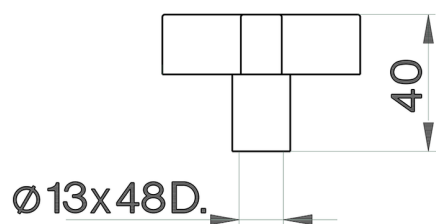

Handle Barcelona SPARE PARTS_ZZ932900

MODEL **ZZ932900**

Handle Barcelona,for concealed valve

AVAILABLE FINISHINGS

21 21 Chrome

2A 2A Satin Brushed Nickel

CHARACTERISTICS

2026-04-29