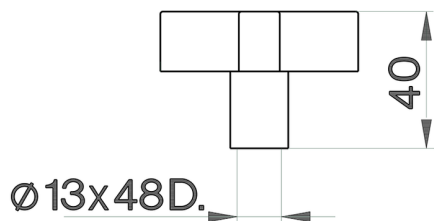

Handle Barcelona SPARE PARTS_ZZ932900

MODEL **ZZ932900**

Handle Barcelona,for concealed valve

AVAILABLE FINISHINGS

21 21 Chrome

2A 2A Satin Brushed Nickel

CHARACTERISTICS

2026-04-09