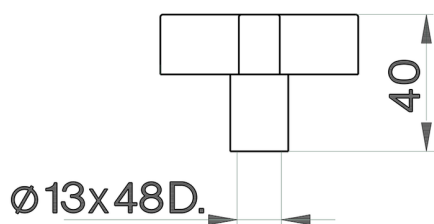

Handle Barcelona SPARE PARTS_ZZ932900

MODEL **ZZ932900**

Handle Barcelona,for concealed valve

AVAILABLE FINISHINGS

21 21 Chrome

2A 2A Satin Brushed Nickel

CHARACTERISTICS

2026-06-14