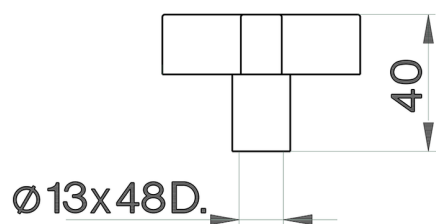

Handle Barcelona SPARE PARTS_ZZ932900

MODEL **ZZ932900**

Handle Barcelona,for concealed valve

AVAILABLE FINISHINGS

21 21 Chrome

2A 2A Satin Brushed Nickel

CHARACTERISTICS

2026-04-08