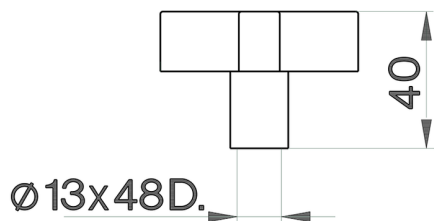

Handle Barcelona SPARE PARTS_ZZ932900

MODEL **ZZ932900**

Handle Barcelona,for concealed valve

AVAILABLE FINISHINGS

21 21 Chrome

2A 2A Satin Brushed Nickel

CHARACTERISTICS

2026-05-20