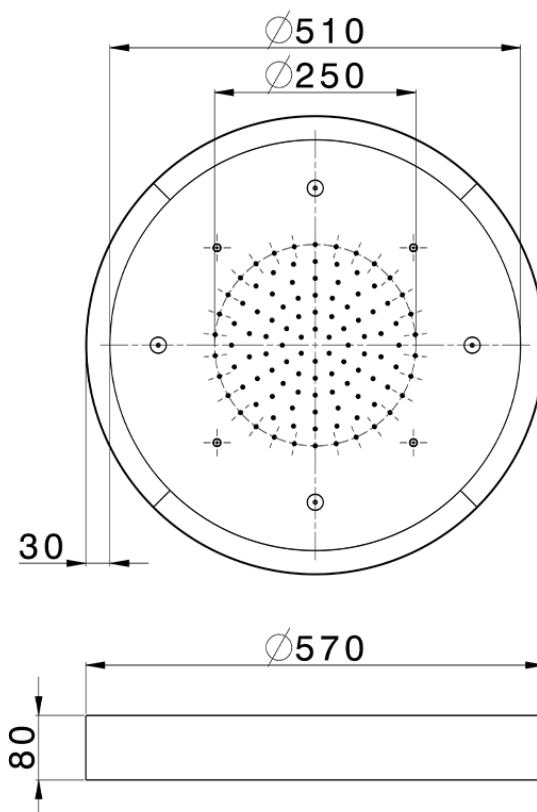

Ø 570 mm Chromotherapy Ceiling showerhead ZEN SHOWER_ZS0C0175

ZS0C0175

<https://en.cisal.it/o-570-mm-chromotherapy-ceiling-showerhead-zen-shower-zs0c0175>

2026-05-19