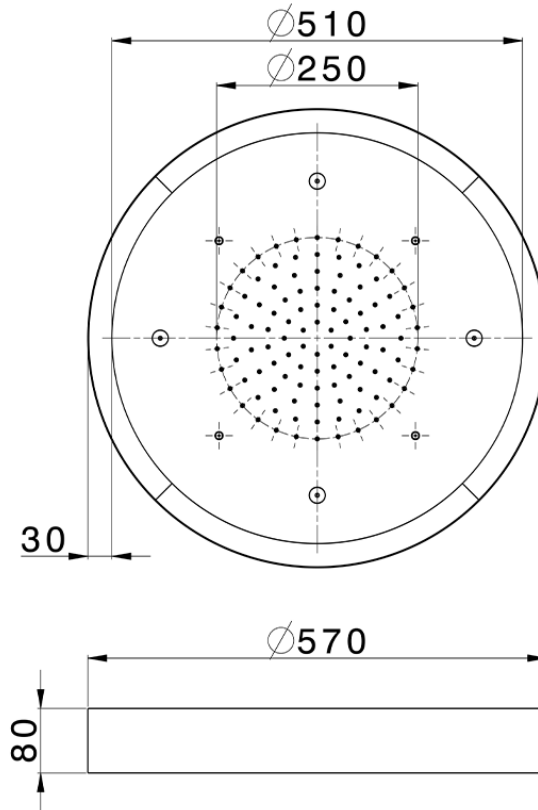

Ø 570 mm Chromotherapy Ceiling showerhead ZEN SHOWER_ZS0C0175

ZS0C0175

<https://en.cisal.it/o-570-mm-chromotherapy-ceiling-showerhead-zen-shower-zs0c0175>

2026-06-13