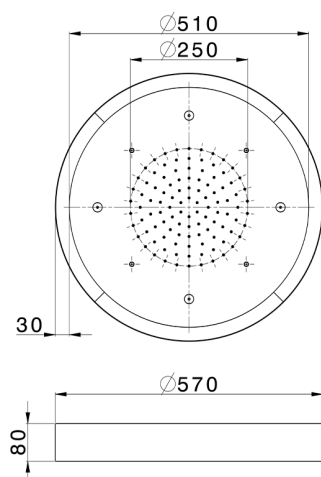

Ø 570 mm Chromotherapy Ceiling showerhead ZEN SHOWER_ZS0C0175

MODEL **ZS0C0175**

Ø 570 mm Chromotherapy Ceiling showerhead, with white cover, rain, spraying and chromotherapy functions, built-in control included, Stainless Steel AISI 304