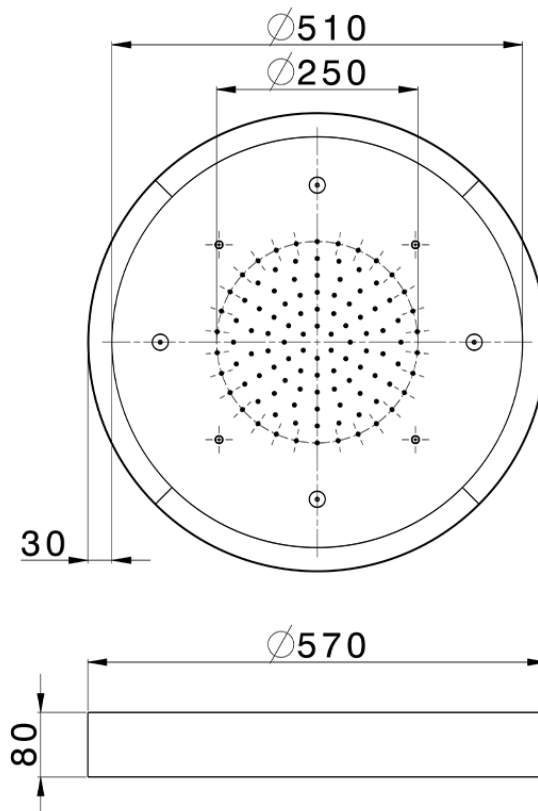

Ø 570 mm Chromotherapy Ceiling showerhead ZEN SHOWER_ZS0C0175

ZS0C0175

<https://en.cisal.it/o-570-mm-chromotherapy-ceiling-showerhead-zen-shower-zs0c0175>

2026-04-08