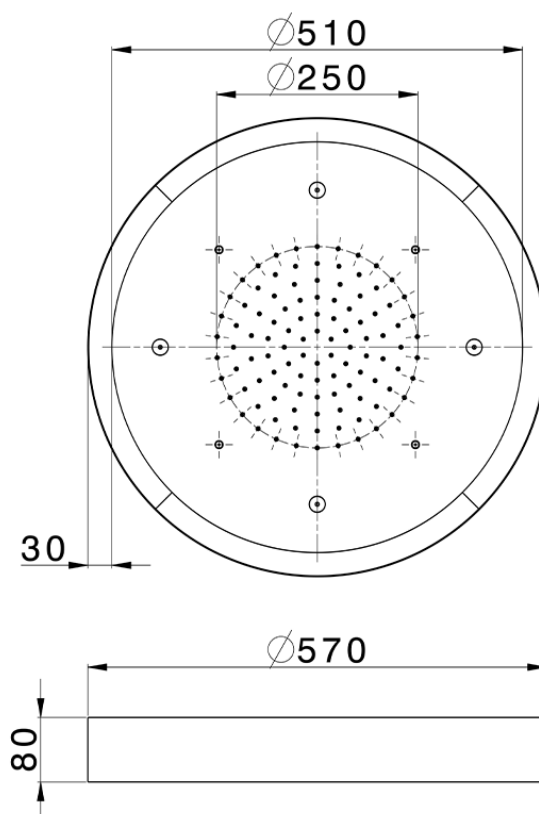

Ø 570 mm Chromotherapy Ceiling showerhead ZEN SHOWER_ZS0C0175

ZS0C0175

<https://en.cisal.it/o-570-mm-chromotherapy-ceiling-showerhead-zen-shower-zs0c0175>

2026-06-13