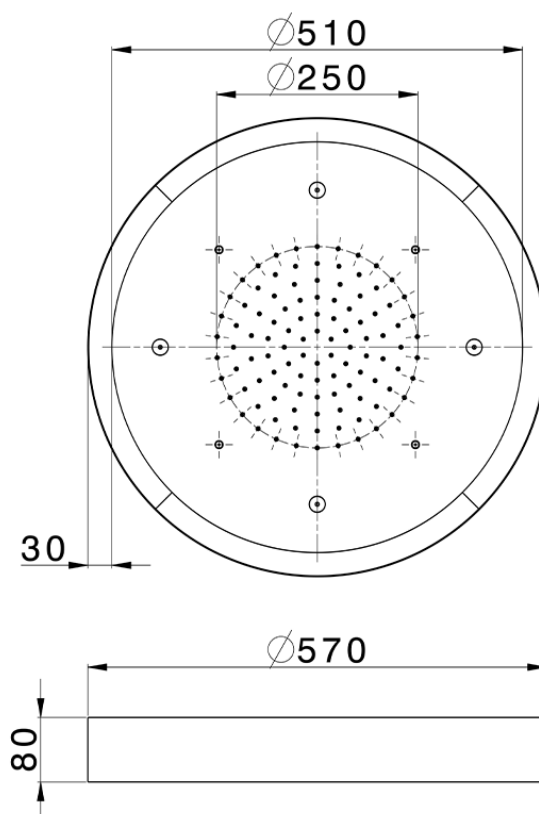

Ø 570 mm Chromotherapy Ceiling showerhead ZEN SHOWER_ZS0C0175

ZS0C0175

<https://en.cisal.it/o-570-mm-chromotherapy-ceiling-showerhead-zen-shower-zs0c0175>

2026-06-14