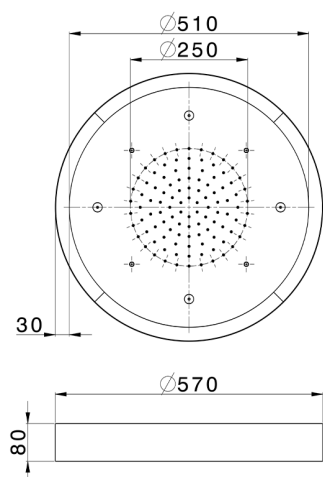

Ø 570 mm Chromotherapy Ceiling showerhead ZEN SHOWER_ZS0C0175

MODEL **ZS0C0175**

Ø 570 mm Chromotherapy Ceiling showerhead, with white cover, rain, spraying and chromotherapy functions, built-in control included, Stainless Steel AISI 304