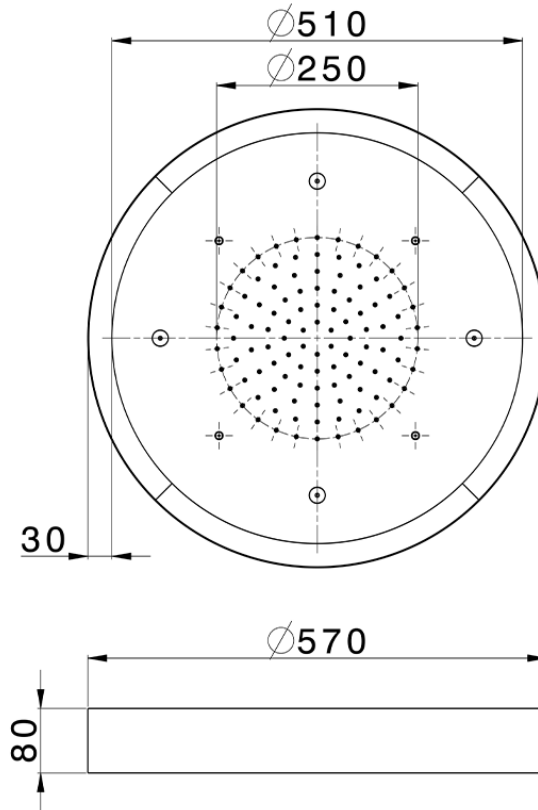

Ø 570 mm Chromotherapy Ceiling showerhead ZEN SHOWER_ZS0C0175

ZS0C0175

<https://en.cisal.it/o-570-mm-chromotherapy-ceiling-showerhead-zen-shower-zs0c0175>

2026-06-08