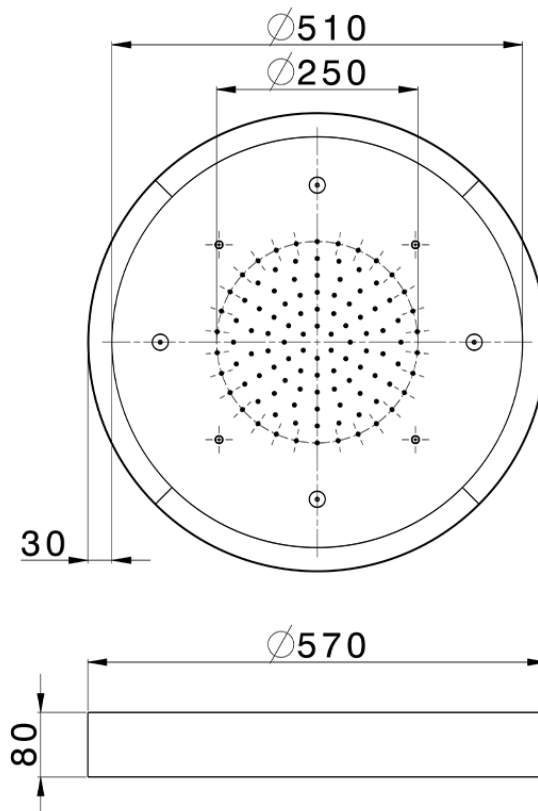

Ø 570 mm Chromotherapy Ceiling showerhead ZEN SHOWER_ZS0C0175

ZS0C0175

<https://en.cisal.it/o-570-mm-chromotherapy-ceiling-showerhead-zen-shower-zs0c0175>

2026-06-14