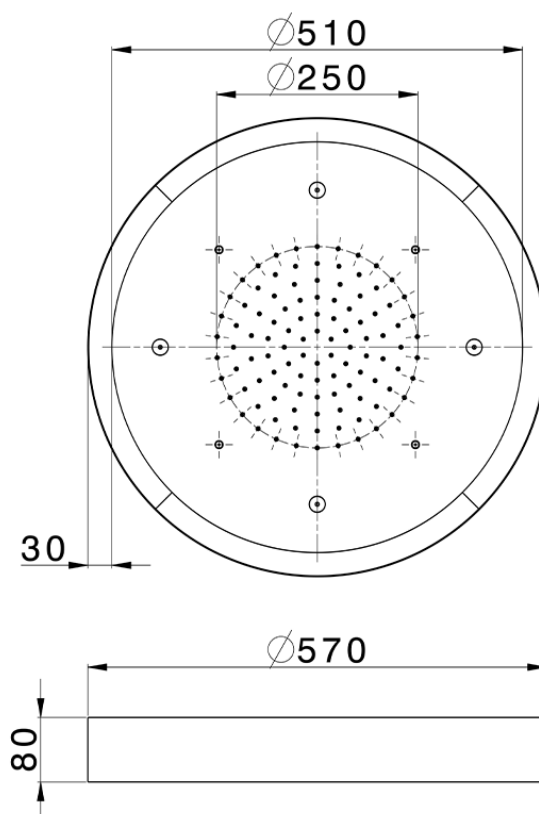

Ø 570 mm Chromotherapy Ceiling showerhead ZEN SHOWER_ZS0C0175

ZS0C0175

<https://en.cisal.it/o-570-mm-chromotherapy-ceiling-showerhead-zen-shower-zs0c0175>

2026-05-19