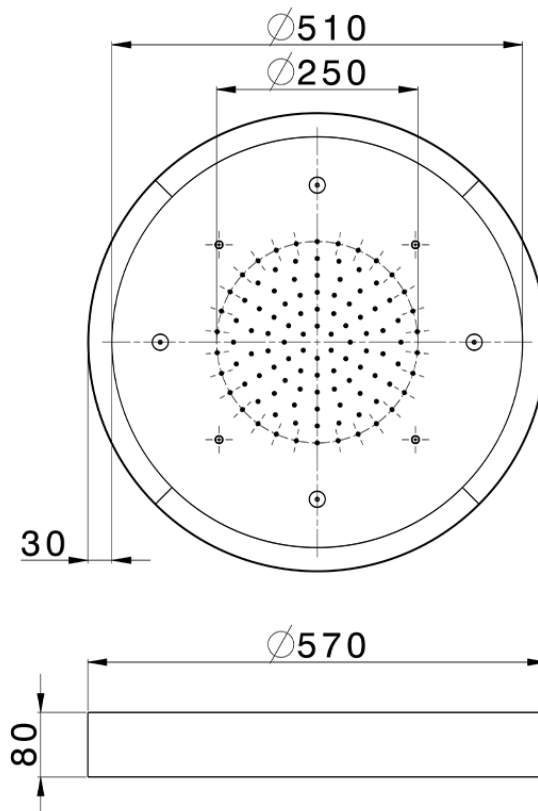

Ø 570 mm Chromotherapy Ceiling showerhead ZEN SHOWER_ZS0C0175

ZS0C0175

<https://en.cisal.it/o-570-mm-chromotherapy-ceiling-showerhead-zen-shower-zs0c0175>

2026-04-28