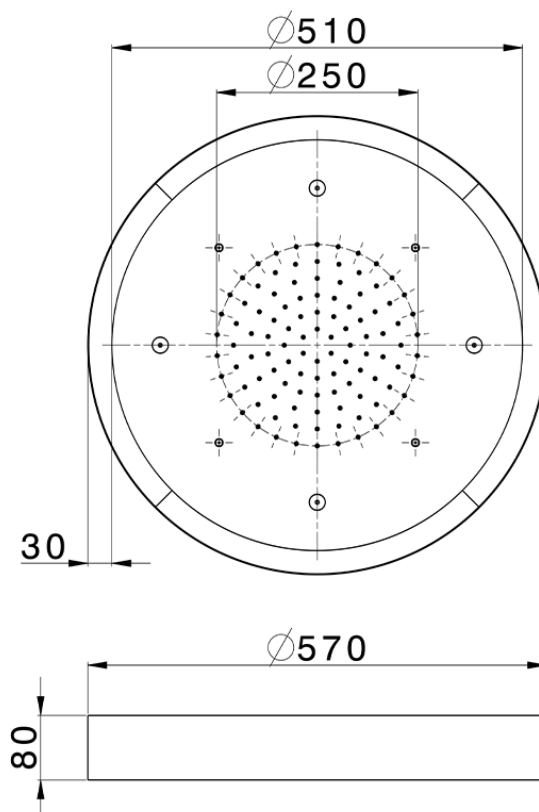

Ø 570 mm Chromotherapy Ceiling showerhead ZEN SHOWER_ZS0C0175

ZS0C0175

<https://en.cisal.it/o-570-mm-chromotherapy-ceiling-showerhead-zen-shower-zs0c0175>

2026-04-30