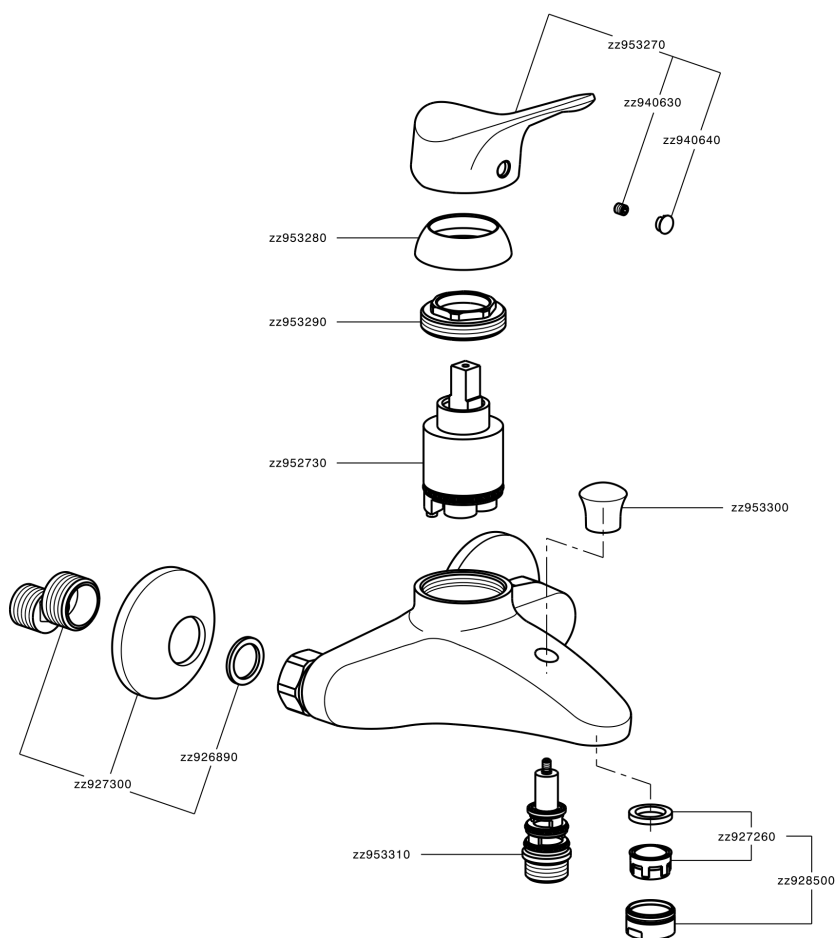

## Single lever bath mixer MITO3\_M3000130

MODEL **M3000130**

Single lever bath mixer, without shower set, 1/2" M flexible connection

AVAILABLE FINISHINGS

CHARACTERISTICS

Cartridge Spare Parts **ZZ95273000**

**40 mm Cartridge**

## Single lever bath mixer MITO3\_M3000130

M3000130

<https://en.cisal.it/single-lever-bath-mixer-mito3-m3000130>

2026-04-04