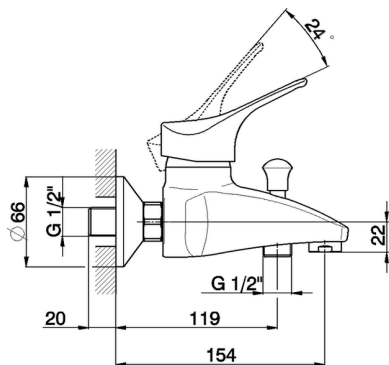

## Single lever bath mixer MITO3\_M3000130

MODEL **M3000130**

Single lever bath mixer, without shower set, 1/2" M flexible connection

AVAILABLE FINISHINGS

CHARACTERISTICS

Cartridge Spare Parts **ZZ95273000**

**40 mm Cartridge**

## Single lever bath mixer MITO3\_M3000130

M3000130

<https://en.cisal.it/single-lever-bath-mixer-mito3-m3000130>

2026-04-24