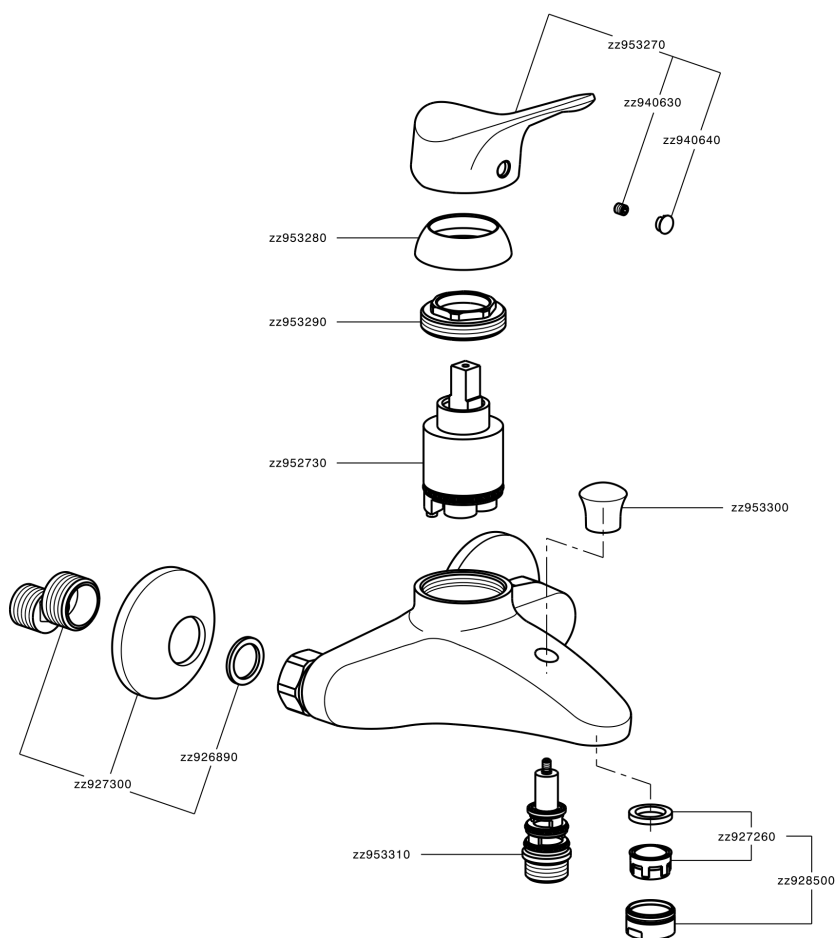

Single lever bath mixer MITO3_M3000130

M3000130

<https://en.cisal.it/single-lever-bath-mixer-mito3-m3000130>

2026-04-04