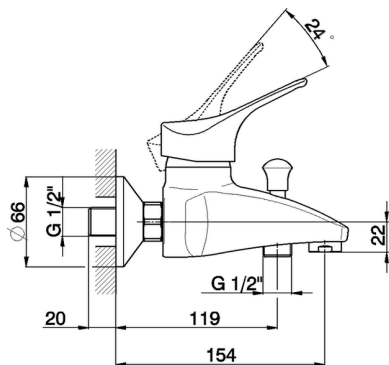

Single lever bath mixer MITO3_M3000130

MODEL **M3000130**

Single lever bath mixer, without shower set, 1/2" M flexible connection

AVAILABLE FINISHINGS

CHARACTERISTICS

Cartridge Spare Parts **ZZ95273000**

40 mm Cartridge

Single lever bath mixer MITO3_M3000130

M3000130

<https://en.cisal.it/single-lever-bath-mixer-mito3-m3000130>

2026-06-04