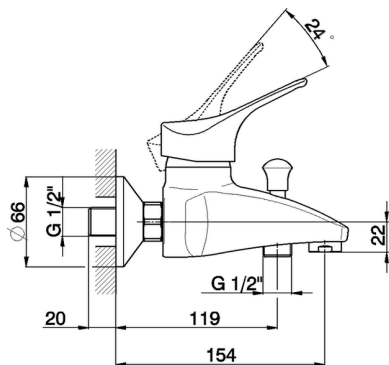

## Single lever bath mixer MITO3\_M3000130

MODEL **M3000130**

Single lever bath mixer, without shower set, 1/2" M flexible connection

AVAILABLE FINISHINGS

CHARACTERISTICS

Cartridge Spare Parts **ZZ95273000**

**40 mm Cartridge**

## Single lever bath mixer MITO3\_M3000130

M3000130

<https://en.cisal.it/single-lever-bath-mixer-mito3-m3000130>

2026-04-04