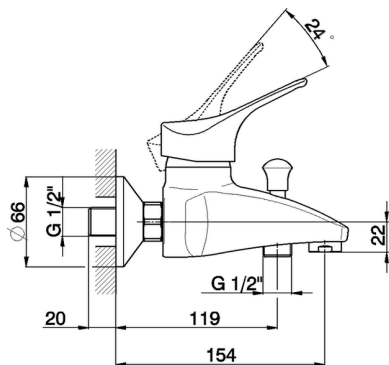

Single lever bath mixer MITO3_M3000130

MODEL **M3000130**

Single lever bath mixer, without shower set, 1/2" M flexible connection

AVAILABLE FINISHINGS

CHARACTERISTICS

Cartridge Spare Parts **ZZ95273000**

40 mm Cartridge

Single lever bath mixer MITO3_M3000130

M3000130

<https://en.cisal.it/single-lever-bath-mixer-mito3-m3000130>

2026-05-15