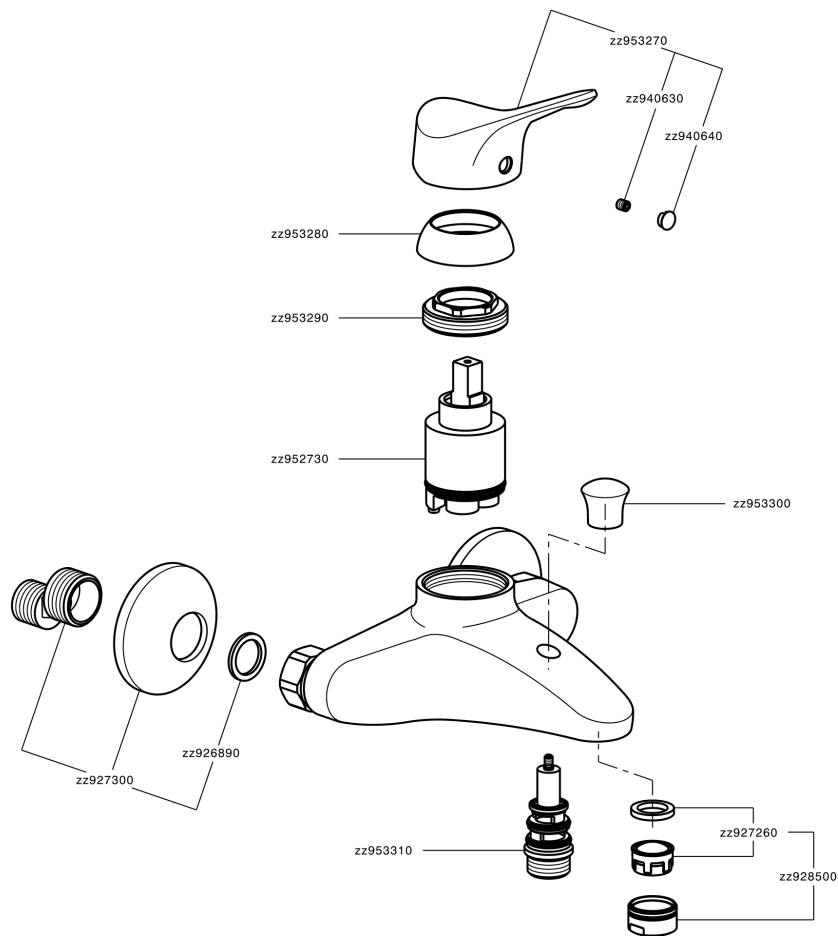

## Single lever bath mixer MITO3\_M3000130

MODEL **M3000130**

Single lever bath mixer, without shower set, 1/2" M flexible connection

AVAILABLE FINISHINGS

CHARACTERISTICS

Cartridge Spare Parts **ZZ95273000**

**40 mm Cartridge**

## Single lever bath mixer MITO3\_M3000130

M3000130

<https://en.cisal.it/single-lever-bath-mixer-mito3-m3000130>

2026-04-24