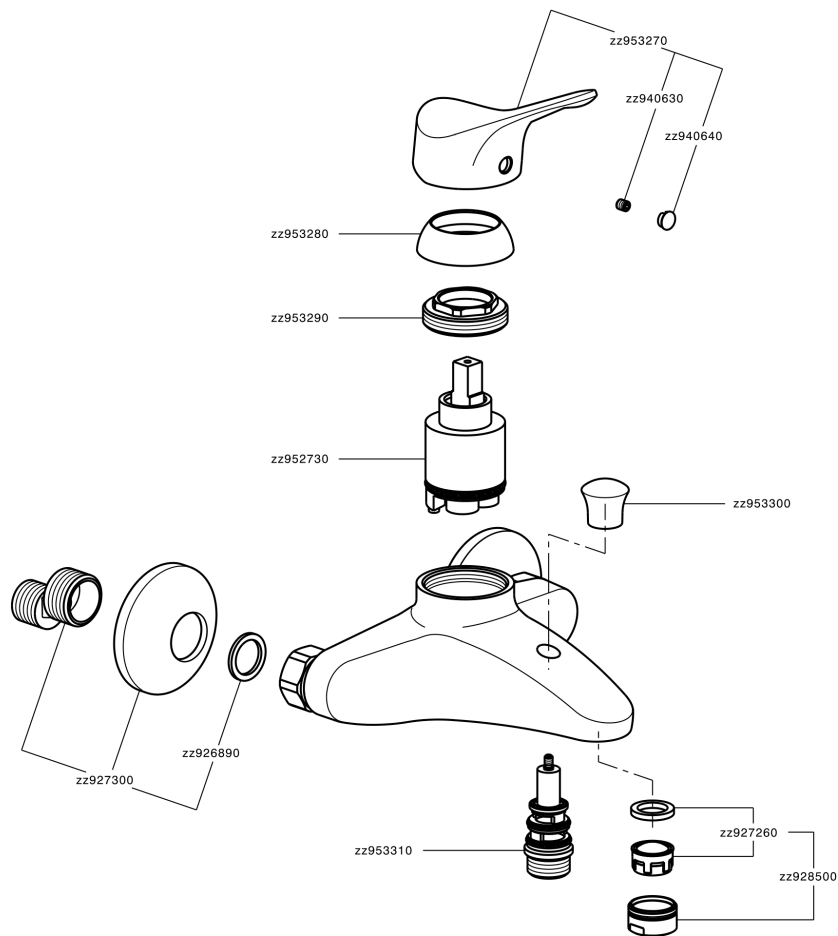

## Single lever bath mixer MITO3\_M3000130

M3000130

<https://en.cisal.it/single-lever-bath-mixer-mito3-m3000130>

2026-04-28