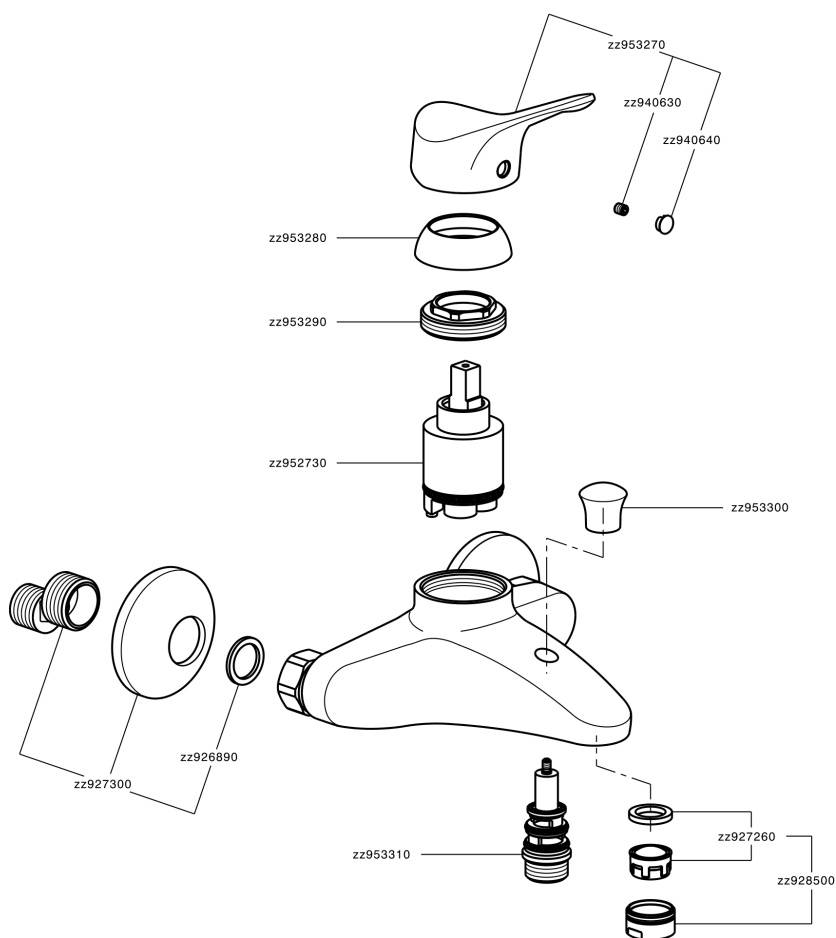

Single lever bath mixer MITO3_M3000130

M3000130

<https://en.cisal.it/single-lever-bath-mixer-mito3-m3000130>

2026-06-04