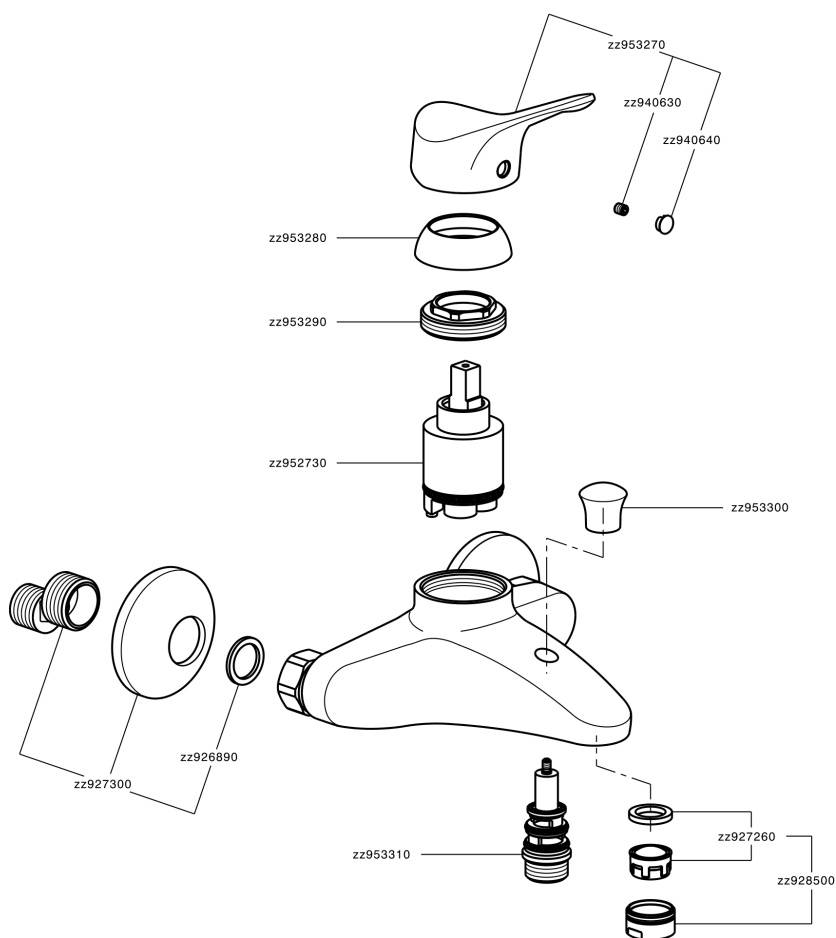

Single lever bath mixer MITO3_M3000130

M3000130

<https://en.cisal.it/single-lever-bath-mixer-mito3-m3000130>

2026-04-24