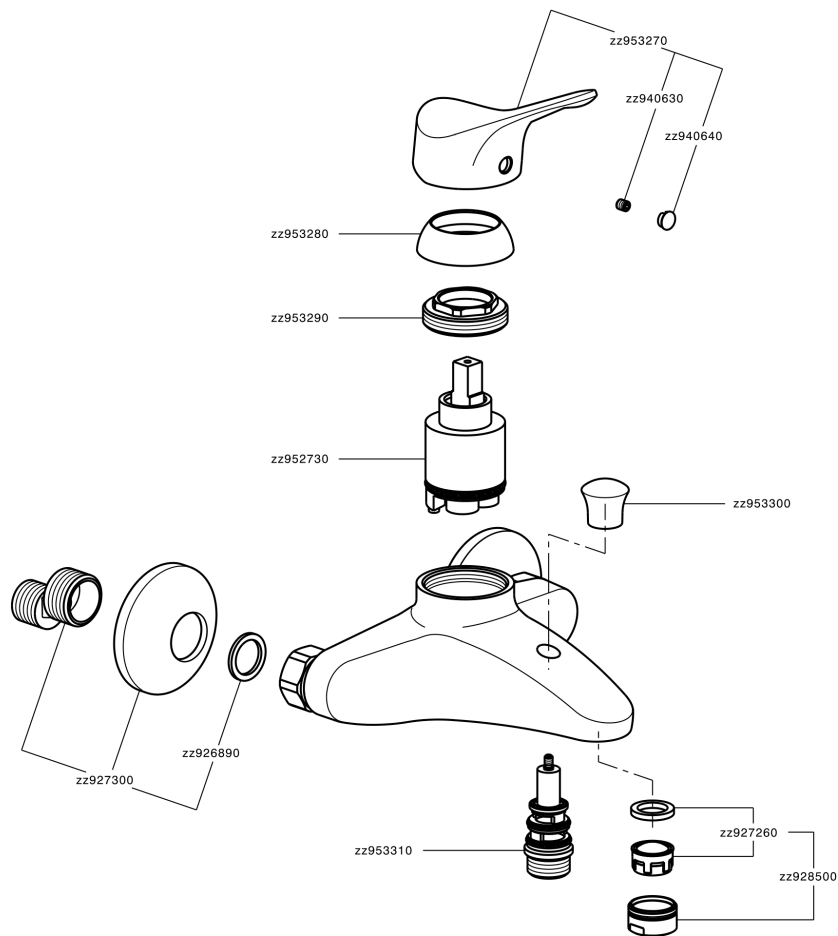

Single lever bath mixer MITO3_M3000130

M3000130

<https://en.cisal.it/single-lever-bath-mixer-mito3-m3000130>

2026-06-05