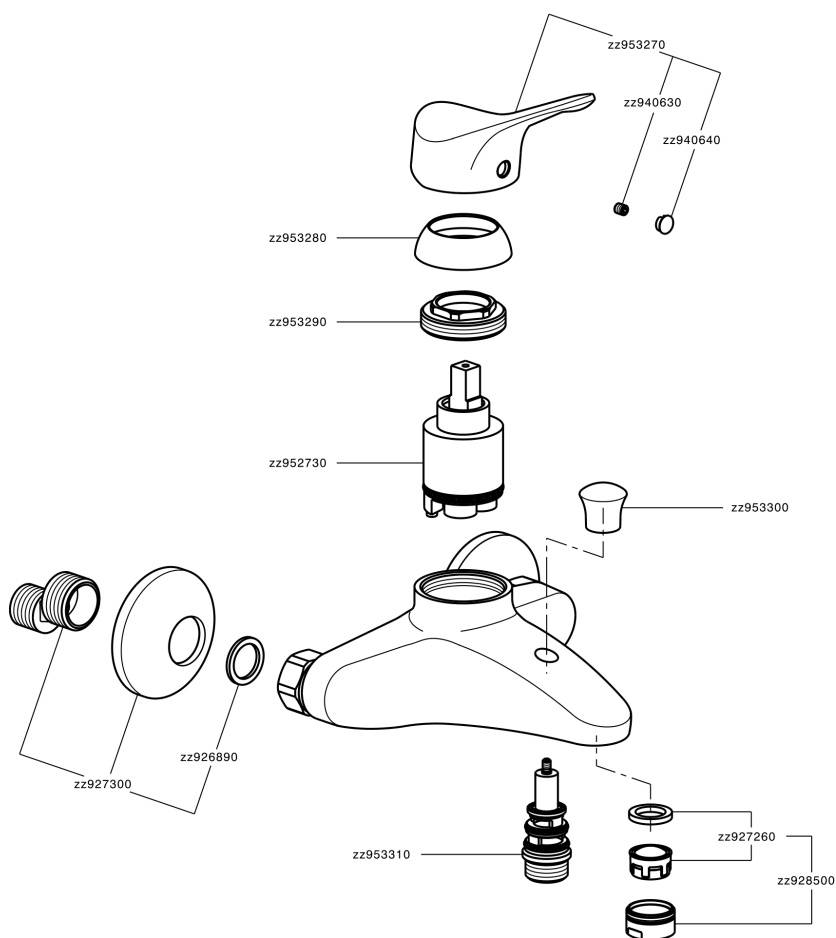

## Single lever bath mixer MITO3\_M3000130

M3000130

<https://en.cisal.it/single-lever-bath-mixer-mito3-m3000130>

2026-04-04