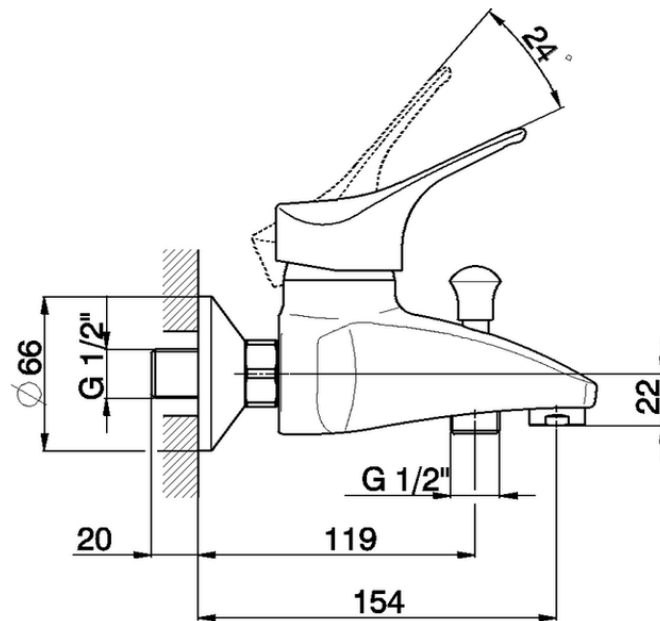

Single lever bath mixer MITO3_M3000130

M3000130

<https://en.cisal.it/single-lever-bath-mixer-mito3-m3000130>

2026-05-15