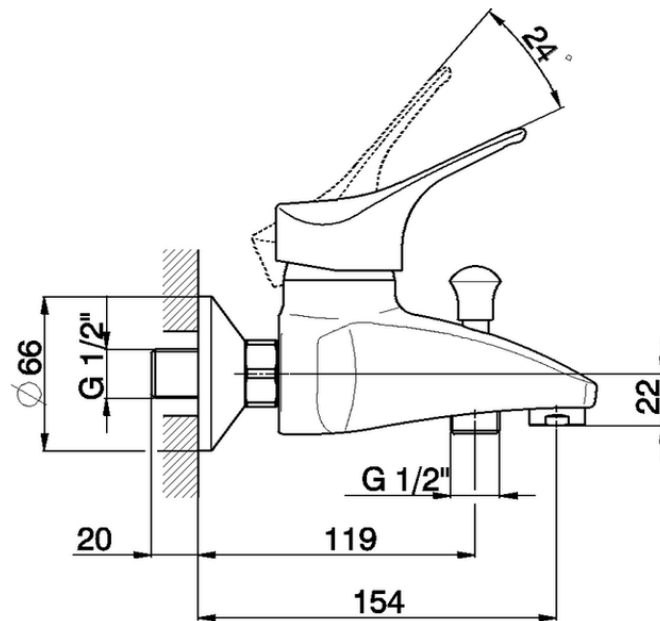

Single lever bath mixer MITO3_M3000130

M3000130

<https://en.cisal.it/single-lever-bath-mixer-mito3-m3000130>

2026-04-24