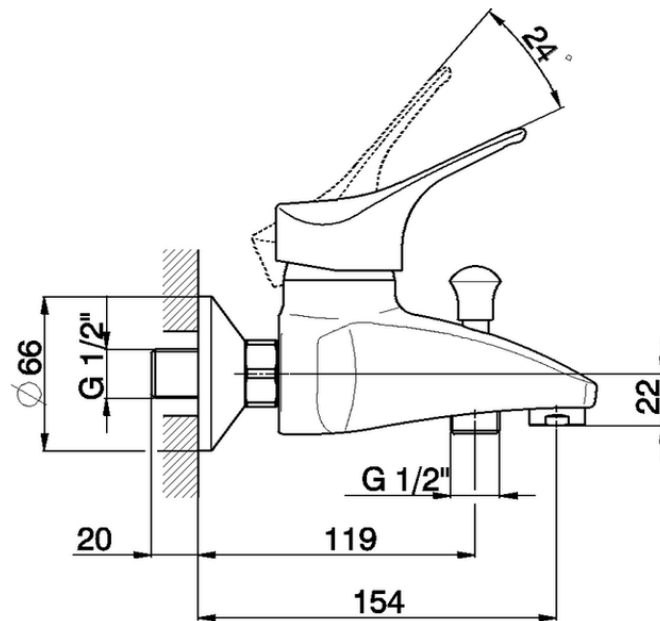

Single lever bath mixer MITO3_M3000130

M3000130

<https://en.cisal.it/single-lever-bath-mixer-mito3-m3000130>

2026-06-24