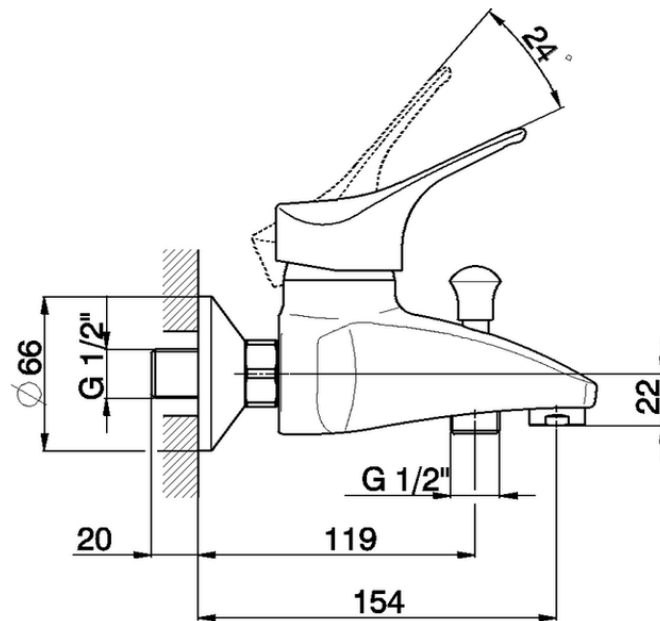

Single lever bath mixer MITO3_M3000130

M3000130

<https://en.cisal.it/single-lever-bath-mixer-mito3-m3000130>

2026-04-04