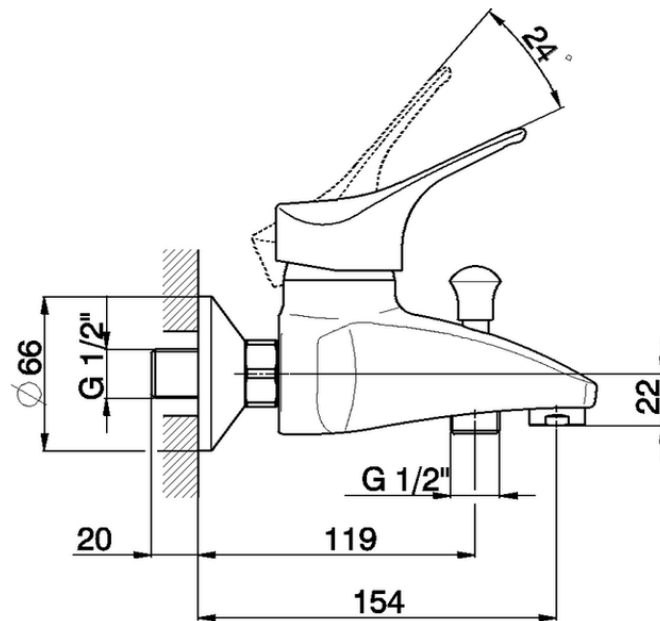

## Single lever bath mixer MITO3\_M3000130

M3000130

<https://en.cisal.it/single-lever-bath-mixer-mito3-m3000130>

2026-06-04