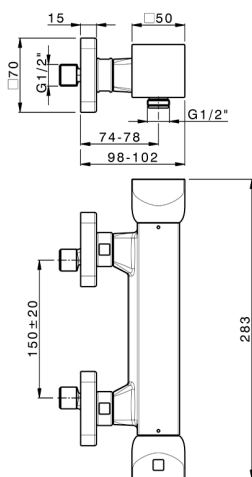

Thermostatic shower mixer HI-RISE_RIT01010

MODEL **RIT01010**

Thermostatic shower mixer, without shower set, 1/2" M flexible connection

AVAILABLE FINISHINGS

-  **21** 21 Chrome
-  **24** 24 Gold
-  **2F** 2F Brushed Nickel
-  **2W** 2W Brushed Gold
-  **40** 40 Matt Black
-  **4Q** 4Q Matt White
-  **5G** 5G Rose Gold
-  **6V** 6V Matt White/Brushed Nickel
-  **6X** 6X Matt White/Brushed Gold
-  **7W** 7W Matt Black/Brushed Gold

CHARACTERISTICS

Cartridge Spare Parts **22.04A.AR** - ;
Argo 2 (long filter) Thermostatic Valve

2026-05-19