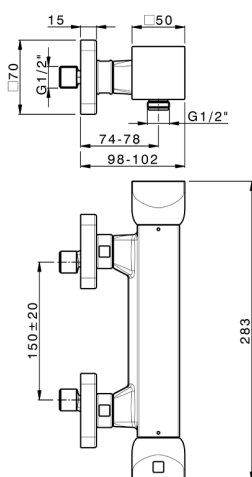

Thermostatic shower mixer HI-RISE_RIT01010

MODEL **RIT01010**

Thermostatic shower mixer, without shower set, 1/2" M flexible connection

AVAILABLE FINISHINGS

-  **21** 21 Chrome
-  **24** 24 Gold
-  **2F** 2F Brushed Nickel
-  **2W** 2W Brushed Gold
-  **40** 40 Matt Black
-  **4Q** 4Q Matt White
-  **5G** 5G Rose Gold
-  **6V** 6V Matt White/Brushed Nickel
-  **6X** 6X Matt White/Brushed Gold
-  **7W** 7W Matt Black/Brushed Gold

CHARACTERISTICS

Cartridge Spare Parts **22.04A.AR** - ;
Argo 2 (long filter) Thermostatic Valve

2026-06-14