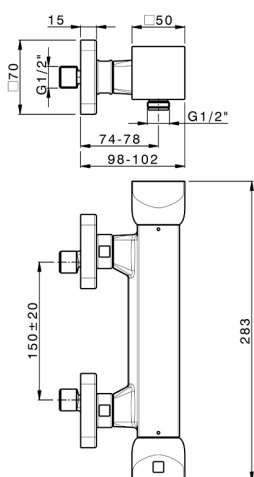

Thermostatic shower mixer HI-RISE_RIT01010

MODEL **RIT01010**

Thermostatic shower mixer, without shower set, 1/2" M flexible connection

AVAILABLE FINISHINGS

-  **21** 21 Chrome
-  **24** 24 Gold
-  **2F** 2F Brushed Nickel
-  **2W** 2W Brushed Gold
-  **40** 40 Matt Black
-  **4Q** 4Q Matt White
-  **5G** 5G Rose Gold
-  **6V** 6V Matt White/Brushed Nickel
-  **6X** 6X Matt White/Brushed Gold
-  **7W** 7W Matt Black/Brushed Gold

CHARACTERISTICS

Cartridge Spare Parts **22.04A.AR** - ;
Argo 2 (long filter) Thermostatic Valve

2026-06-14