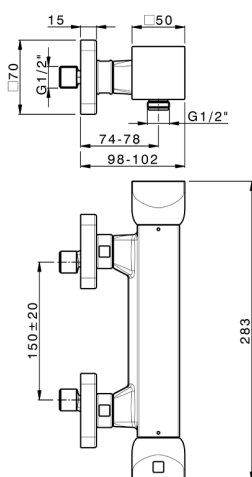

Thermostatic shower mixer HI-RISE_RIT01010

MODEL **RIT01010**

Thermostatic shower mixer, without shower set, 1/2" M flexible connection

AVAILABLE FINISHINGS

-  **21** 21 Chrome
-  **24** 24 Gold
-  **2F** 2F Brushed Nickel
-  **2W** 2W Brushed Gold
-  **40** 40 Matt Black
-  **4Q** 4Q Matt White
-  **5G** 5G Rose Gold
-  **6V** 6V Matt White/Brushed Nickel
-  **6X** 6X Matt White/Brushed Gold
-  **7W** 7W Matt Black/Brushed Gold

CHARACTERISTICS

Cartridge Spare Parts **22.04A.AR** - ;
Argo 2 (long filter) Thermostatic Valve

2026-04-28