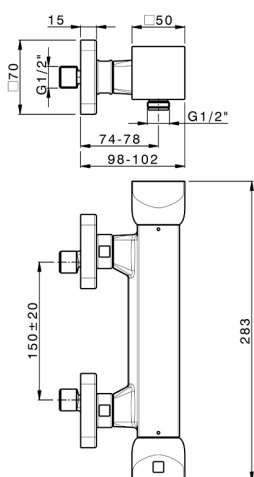

Thermostatic shower mixer HI-RISE_RIT01010

MODEL **RIT01010**

Thermostatic shower mixer, without shower set, 1/2" M flexible connection

AVAILABLE FINISHINGS

-  **21** 21 Chrome
-  **24** 24 Gold
-  **2F** 2F Brushed Nickel
-  **2W** 2W Brushed Gold
-  **40** 40 Matt Black
-  **4Q** 4Q Matt White
-  **5G** 5G Rose Gold
-  **6V** 6V Matt White/Brushed Nickel
-  **6X** 6X Matt White/Brushed Gold
-  **7W** 7W Matt Black/Brushed Gold

CHARACTERISTICS

Cartridge Spare Parts **22.04A.AR** - ;
Argo 2 (long filter) Thermostatic Valve

2026-04-29