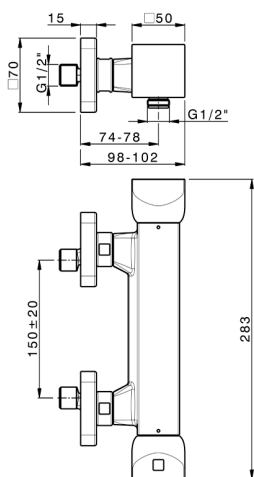

Thermostatic shower mixer HI-RISE_RIT01010

MODEL **RIT01010**

Thermostatic shower mixer, without shower set, 1/2" M flexible connection

AVAILABLE FINISHINGS

- **21** 21 Chrome
- **24** 24 Gold
- **2F** 2F Brushed Nickel
- **2W** 2W Brushed Gold
- **40** 40 Matt Black
- **4Q** 4Q Matt White
- **5G** 5G Rose Gold
- **6V** 6V Matt White/Brushed Nickel
- **6X** 6X Matt White/Brushed Gold
- **7W** 7W Matt Black/Brushed Gold

SafeTouch

The Cisal SafeTouch system maintains the mixer body cool to the touch during operation.

Thermostatic

The Cisal thermostatic is your personal water manager, helping you to handle, control and save water and energy.

CHARACTERISTICS

Cartridge Spare Parts **22.04A.AR** - ;
Argo 2 (long filter) Thermostatic Valve

2026-06-13