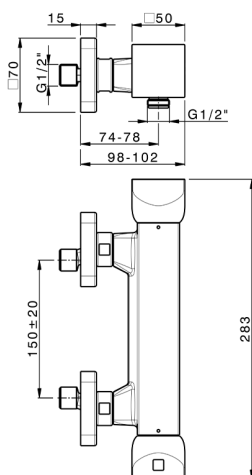

Thermostatic shower mixer HI-RISE_RIT01010

MODEL **RIT01010**

Thermostatic shower mixer, without shower set, 1/2" M flexible connection

AVAILABLE FINISHINGS

-  **21** 21 Chrome
-  **24** 24 Gold
-  **2F** 2F Brushed Nickel
-  **2W** 2W Brushed Gold
-  **40** 40 Matt Black
-  **4Q** 4Q Matt White
-  **5G** 5G Rose Gold
-  **6V** 6V Matt White/Brushed Nickel
-  **6X** 6X Matt White/Brushed Gold
-  **7W** 7W Matt Black/Brushed Gold

CHARACTERISTICS

Cartridge Spare Parts **22.04A.AR** - ;
Argo 2 (long filter) Thermostatic Valve

2026-04-08