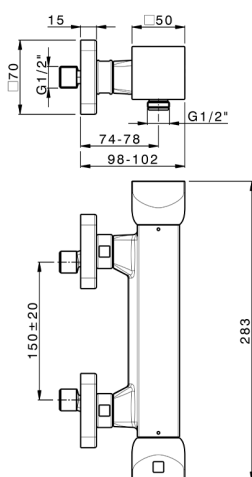

Thermostatic shower mixer HI-RISE_RIT01010

MODEL **RIT01010**

Thermostatic shower mixer, without shower set, 1/2" M flexible connection

AVAILABLE FINISHINGS

- **21** 21 Chrome
- **24** 24 Gold
- **2F** 2F Brushed Nickel
- **2W** 2W Brushed Gold
- **40** 40 Matt Black
- **4Q** 4Q Matt White
- **5G** 5G Rose Gold
- **6V** 6V Matt White/Brushed Nickel
- **6X** 6X Matt White/Brushed Gold
- **7W** 7W Matt Black/Brushed Gold

SafeTouch

The Cisal SafeTouch system maintains the mixer body cool to the touch during operation.

Thermostatic

The Cisal thermostatic is your personal water manager, helping you to handle, control and save water and energy.

CHARACTERISTICS

Cartridge Spare Parts **22.04A.AR** - ;
Argo 2 (long filter) Thermostatic Valve

2026-04-28