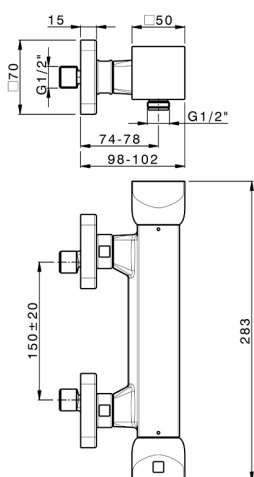

Thermostatic shower mixer HI-RISE_RIT01010

MODEL **RIT01010**

Thermostatic shower mixer, without shower set, 1/2" M flexible connection

AVAILABLE FINISHINGS

- **21** 21 Chrome
- **24** 24 Gold
- **2F** 2F Brushed Nickel
- **2W** 2W Brushed Gold
- **40** 40 Matt Black
- **4Q** 4Q Matt White
- **5G** 5G Rose Gold
- **6V** 6V Matt White/Brushed Nickel
- **6X** 6X Matt White/Brushed Gold
- **7W** 7W Matt Black/Brushed Gold

SafeTouch

The Cisal SafeTouch system maintains the mixer body cool to the touch during operation.

Thermostatic

The Cisal thermostatic is your personal water manager, helping you to handle, control and save water and energy.

CHARACTERISTICS

Cartridge Spare Parts **22.04A.AR** - ;
Argo 2 (long filter) Thermostatic Valve

2026-04-29