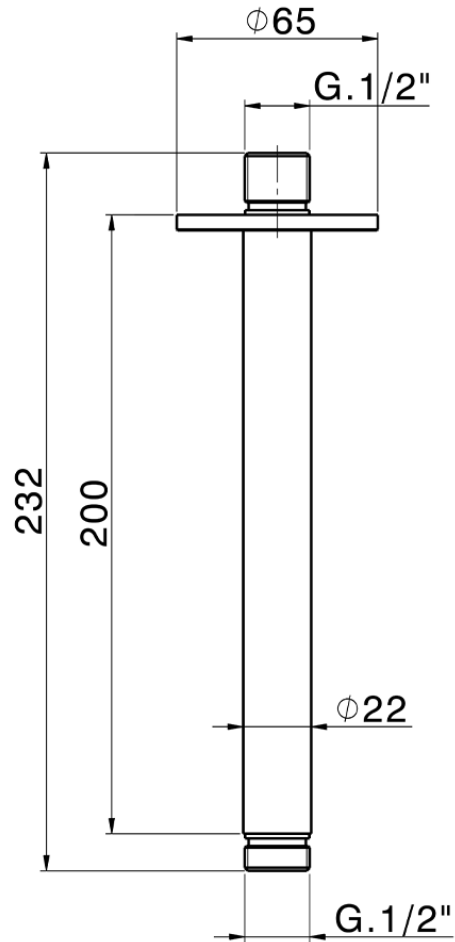

Ceiling shower arm XION_DS013561

DS013561

<https://en.cisal.it/ceiling-shower-arm-xion-ds013561>

2026-04-04