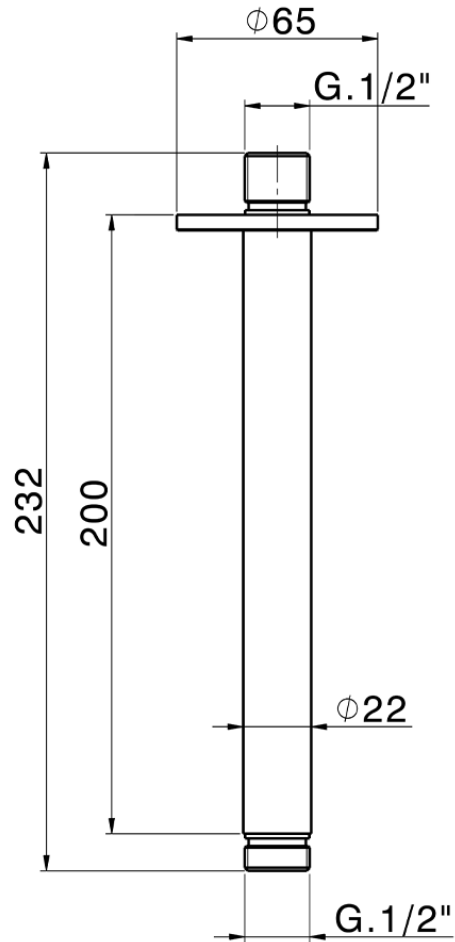

Ceiling shower arm XION_DS013561

DS013561

<https://en.cisal.it/ceiling-shower-arm-xion-ds013561>

2026-04-24