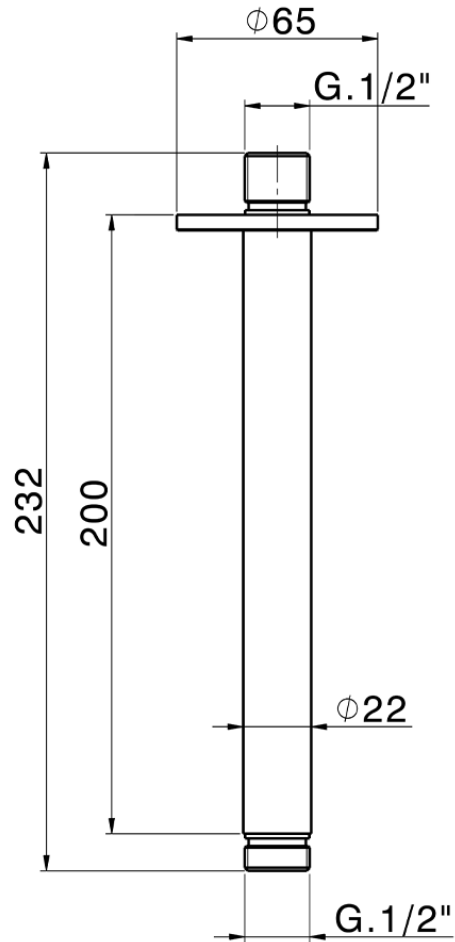

Ceiling shower arm XION_DS013561

DS013561

<https://en.cisal.it/ceiling-shower-arm-xion-ds013561>

2026-06-24