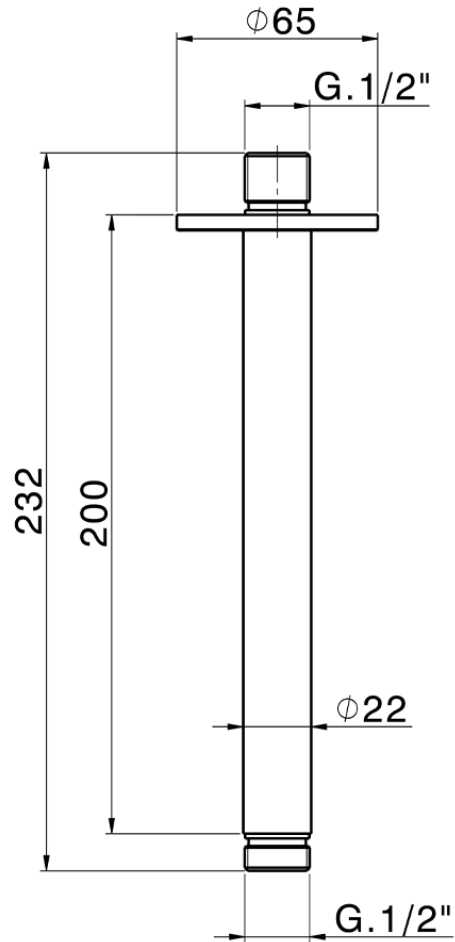

Ceiling shower arm XION_DS013561

DS013561

<https://en.cisal.it/ceiling-shower-arm-xion-ds013561>

2026-05-15