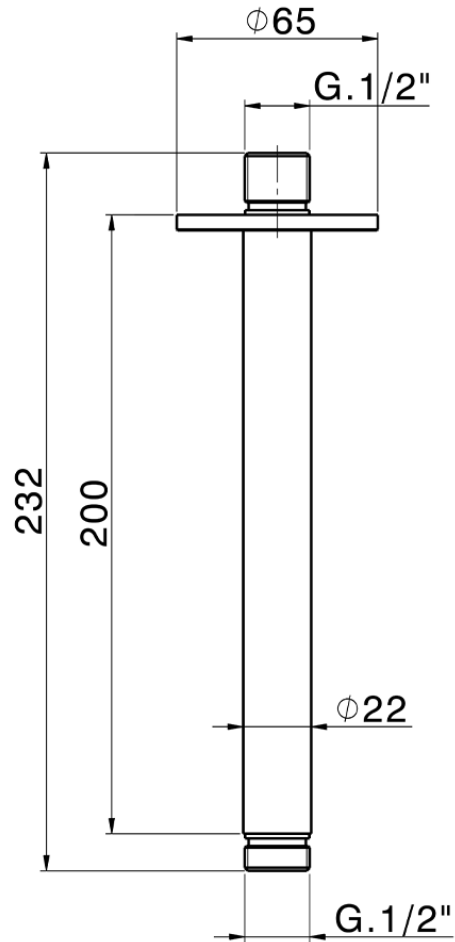

Ceiling shower arm XION_DS013561

DS013561

<https://en.cisal.it/ceiling-shower-arm-xion-ds013561>

2026-06-04