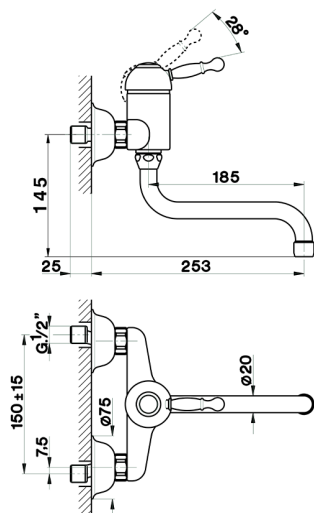

### CHARACTERISTICS

Cartridge Spare Parts **ZZ92909000**

**43 mm Cartridge**