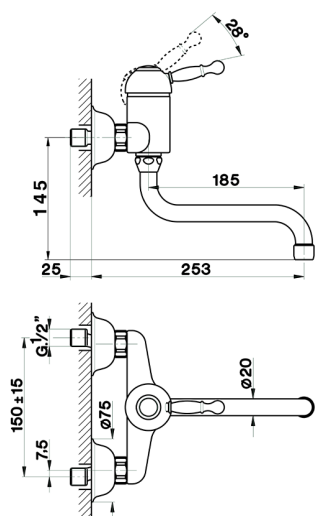

Exposed single lever sink mixer ARCANA ROYAL_AY000400

MODEL **AY000400**

Exposed single lever sink mixer, swivel spout

AVAILABLE FINISHINGS

- 
21 21 Chrome
- 
24 24 Gold
- 
26 26 Old Copper
- 
27 27 Old Bronze
- 
2A 2A Satin Brushed Nickel
- 
74 74 Chrome/Gold

CHARACTERISTICS

Cartridge Spare Parts **ZZ92909000**

43 mm Cartridge