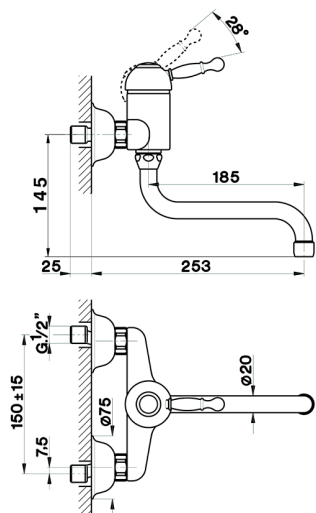

### CHARACTERISTICS

Cartridge Spare Parts **ZZ92909000**

**43 mm Cartridge**