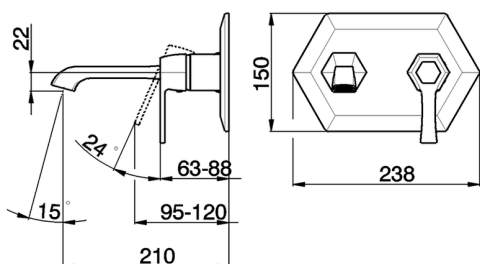

Exposed part for single lever washbasin mixer **CHERIE_CH005510**

MODEL **CH005510**

Exposed part for single lever washbasin mixer, without concealed part, for item ZA006510

AVAILABLE FINISHINGS

- 
6T 6T Chrome/Matt Black
- 
7C 7C Gold/Matt Black
- 
7D 7D Polished Nickel/Matt Black
- 
7E 7E Rose Gold/Matt Black

CHARACTERISTICS

Installation **Concealed**
 Required concealed parts **ZA006510**

Exposed part for single lever washbasin mixer CHERIE_CH005510

CH005510

<https://en.cisal.it/exposed-part-for-single-lever-washbasin-mixer-cherie-ch005510>

Concealed part for single lever washbasin mixer CONCEALED_ZA006510

MODEL **ZA006510**

Concealed part for single lever washbasin mixer, without trim kit

AVAILABLE FINISHINGS

CHARACTERISTICS

Concealed **1**
 Cartridge Spare Parts **ZZ93196000**
38 mm Cartridge

Piastra/Plate/Plaque/Platte/Placa

2-3mm: XX 22-55 YY 53-87

10mm: XX 15-40 YY 45-70

2026-01-12