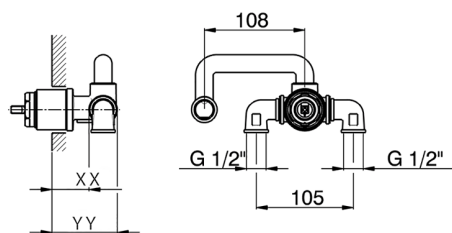

CHARACTERISTICS

Installation **Concealed**
 Required concealed parts **ZA006510**

Exposed part for single lever washbasin mixer CHERIE_CH005510

CH005510

<https://en.cisal.it/exposed-part-for-single-lever-washbasin-mixer-cherie-ch005510>

Concealed part for single lever washbasin mixer CONCEALED_ZA006510

MODEL **ZA006510**

Concealed part for single lever washbasin mixer, without trim kit

AVAILABLE FINISHINGS

CHARACTERISTICS

Concealed **1**
 Cartridge Spare Parts **ZZ93196000**
38 mm Cartridge

Piastra/Plate/Plaque/Platte/Placa

2-3mm: XX 22-55 YY 53-87

10mm: XX 15-40 YY 45-70

2026-01-12