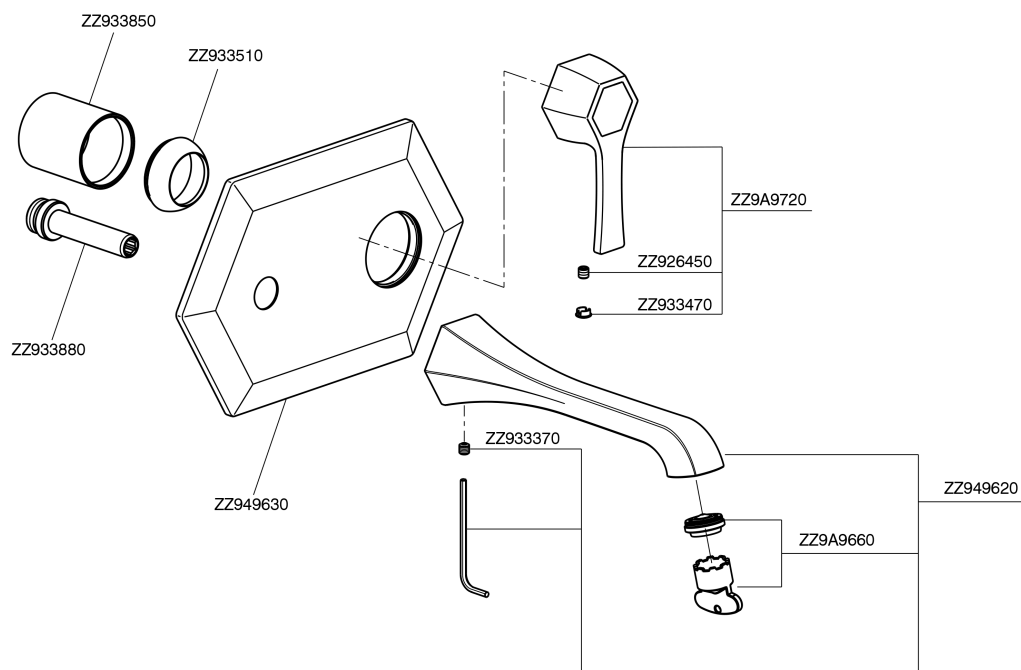

Exposed part for single lever washbasin mixer **CHERIE_CH005510**

MODEL **CH005510**

Exposed part for single lever washbasin mixer, without concealed part, for item ZA006510

AVAILABLE FINISHINGS

- 
6T 6T Chrome/Matt Black
- 
7C 7C Gold/Matt Black
- 
7D 7D Polished Nickel/Matt Black
- 
7E 7E Rose Gold/Matt Black

CHARACTERISTICS

Installation **Concealed**
 Required concealed parts **ZA006510**

Exposed part for single lever washbasin mixer CHERIE_CH005510

CH005510

<https://en.cisal.it/exposed-part-for-single-lever-washbasin-mixer-cherie-ch005510>

Concealed part for single lever washbasin mixer CONCEALED_ZA006510

MODEL **ZA006510**

Concealed part for single lever washbasin mixer, without trim kit

AVAILABLE FINISHINGS

CHARACTERISTICS

Concealed **1**
 Cartridge Spare Parts **ZZ93196000**
38 mm Cartridge

Piastra/Plate/Plaque/Platte/Placa

2-3mm: XX 22-55 YY 53-87

10mm: XX 15-40 YY 45-70

2026-01-12