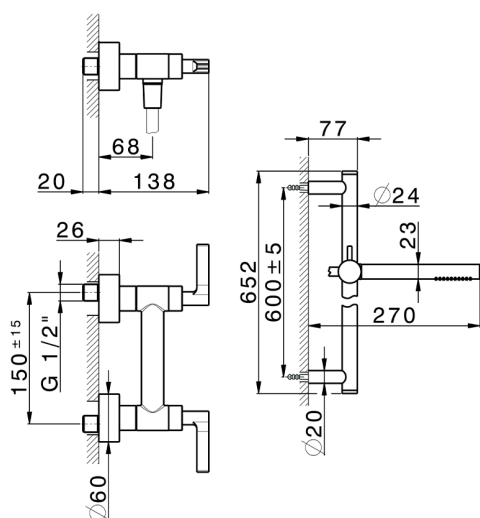

Shower mixer, full equipment GRACE_GL000460

MODEL **GL000460**

Shower mixer, full equipment, 60 cm slide rail kit with sliding bracket, 22,5 mm Brass One Spray handshower, 150 cm SUPREME smooth flexible hose

AVAILABLE FINISHINGS

- **21** 21 Chrome
- **2F** 2F Brushed Nickel
- **2W** 2W Brushed Gold
- **5H** 5H Dark Brass Brushed
- **5L** 5L Brushed Black Titanium
- **6T** 6T Chrome/Matt Black

CHARACTERISTICS

2024-12-22