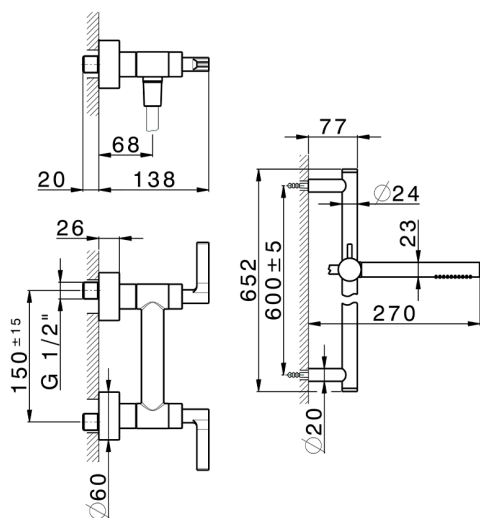

Shower mixer, full equipment GRACE_GL000460

MODEL **GL000460**

Shower mixer, full equipment, 60 cm slide rail kit with sliding bracket, 22,5 mm Brass One Spray handshower, 150 cm SUPREME smooth flexible hose

AVAILABLE FINISHINGS

- **21** 21 Chrome
- **2F** 2F Brushed Nickel
- **2W** 2W Brushed Gold
- **5H** 5H Dark Brass Brushed
- **5L** 5L Brushed Black Titanium
- **6T** 6T Chrome/Matt Black

CHARACTERISTICS

2024-12-22