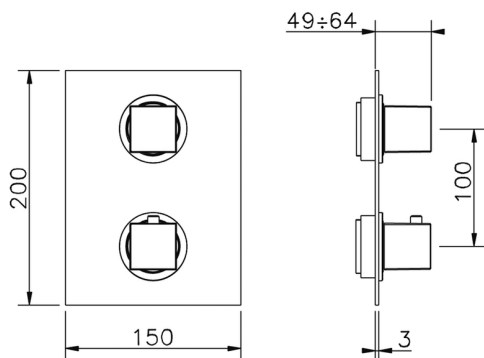

CHARACTERISTICS

Installation **Concealed**
Required concealed parts **ZA019201**

Thermostatic

The Cisal thermostatic is your personal water manager, helping you to handle, control and save water and energy.