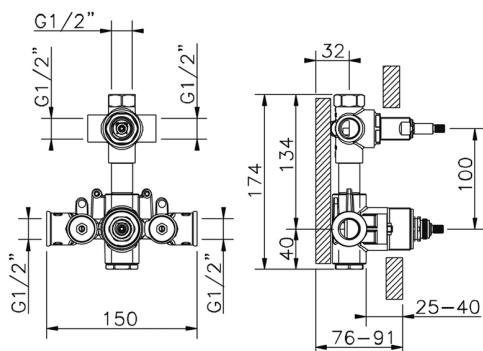

## Concealed thermostatic shower mixer, 3-outlets CONCEALED\_ZA019201

MODEL **ZA019201**

Concealed thermostatic shower mixer, 3-outlets, with 1/2" 3 outlet deviastop cartridge, without trim kit

AVAILABLE FINISHINGS

**04** 04 Without finishing

CHARACTERISTICS

Concealed **1**  
 Cartridge Spare Parts **24.04A.PP**

**8x20 Plus P Thermostatic Valve**