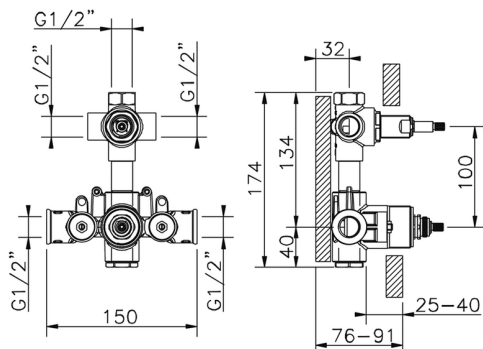

Concealed thermostatic shower mixer, 3-outlets CONCEALED_ZA019201

MODEL **ZA019201**

Concealed thermostatic shower mixer, 3-outlets, with 1/2" 3 outlet devia-stop cartridge, without trim kit

AVAILABLE FINISHINGS

CHARACTERISTICS

Concealed **1**
 Cartridge Spare Parts **24.04A.PP**
8x20 Plus P Thermostatic Valve

DeviaStop

The Cisal Devia Stop technology allows to adjust the water flow and to direct it to the selected output point (overhead soaker, hand shower, etc).