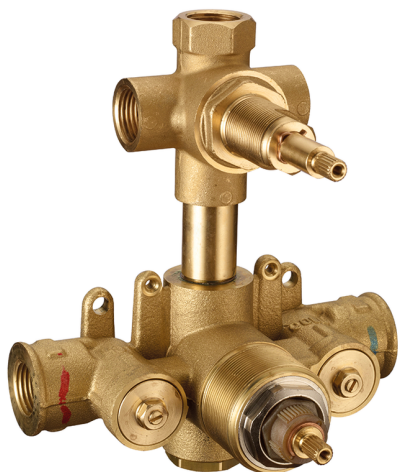

Exposed part for con.thermo.shower mixer, 3-outlet WAVE_WE019200

MODEL **WE019200**

Exposed part for con.thermo.shower mixer, 3-outlet, with 3 outlet deviasstop, without concealed part, for item ZA019201

AVAILABLE FINISHINGS

-  **21** 21 Chrome
-  **2F** 2F Brushed Nickel
-  **2Q** 2Q Black Titanium

CHARACTERISTICS

Installation **Concealed**
 Required concealed parts **ZA019201**

Thermostatic

The Cisal thermostatic is your personal water manager, helping you to handle, control and save water and energy.

Concealed thermostatic shower mixer, 3-outlets CONCEALED_ZA019201

MODEL **ZA019201**

Concealed thermostatic shower mixer, 3-outlets, with 1/2" 3 outlet devia-stop cartridge, without trim kit

AVAILABLE FINISHINGS

CHARACTERISTICS

Concealed **1**
 Cartridge Spare Parts **24.04A.PP**
8x20 Plus P Thermostatic Valve

DeviaStop

The Cisal Devia Stop technology allows to adjust the water flow and to direct it to the selected output point (overhead soaker, hand shower, etc).