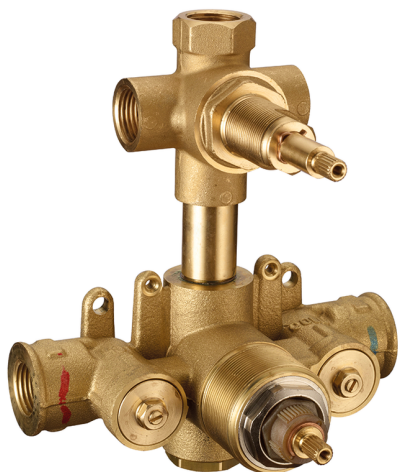

Exposed part for con.thermo.shower mixer, 3-outlet WAVE_WE019200

MODEL **WE019200**

Exposed part for con.thermo.shower mixer, 3-outlet, with 3 outlet deviasstop, without concealed part, for item ZA019201

AVAILABLE FINISHINGS

-  **21** 21 Chrome
-  **2F** 2F Brushed Nickel
-  **2Q** 2Q Black Titanium

CHARACTERISTICS

Installation **Concealed**
 Required concealed parts **ZA019201**

Thermostatic

The Cisal thermostatic is your personal water manager, helping you to handle, control and save water and energy.

Concealed thermostatic shower mixer, 3-outlets CONCEALED_ZA019201

MODEL **ZA019201**

Concealed thermostatic shower mixer, 3-outlets, with 1/2" 3 outlet deviastop cartridge, without trim kit

AVAILABLE FINISHINGS

CHARACTERISTICS

Concealed **1**
 Cartridge Spare Parts **24.04A.PP**
8x20 Plus P Thermostatic Valve

DeviaStop

The Cisal Devia Stop technology allows to adjust the water flow and to direct it to the selected output point (overhead soaker, hand shower, etc).