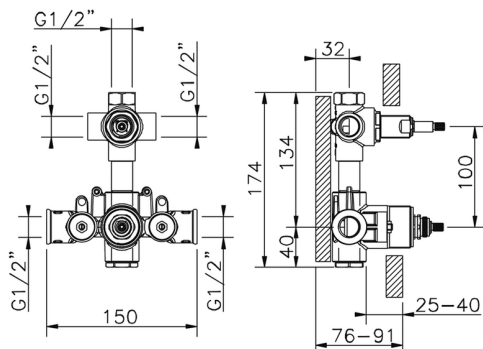

Concealed thermostatic shower mixer, 3-outlets CONCEALED_ZA019201

MODEL **ZA019201**

Concealed thermostatic shower mixer, 3-outlets, with 1/2" 3 outlet deviastop cartridge, without trim kit

AVAILABLE FINISHINGS

CHARACTERISTICS

Concealed **1**
 Cartridge Spare Parts **24.04A.PP**
8x20 Plus P Thermostatic Valve

DeviaStop

The Cisal Devia Stop technology allows to adjust the water flow and to direct it to the selected output point (overhead soaker, hand shower, etc).