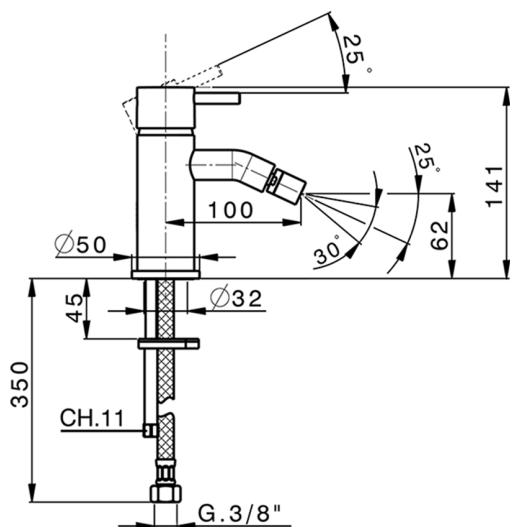

## Single lever bidet mixer NUOVA LESS\_LN000560

MODEL **LN000560**

Single lever bidet mixer, without waste, G.3/8" stainless steel flexible hoses

### CHARACTERISTICS

Cartridge Spare Parts **ZZ99672000**

**35 mm Cartridge**

### EcoStop

EcoStop feature limits water flow to approximately 50% of maximum output with one point of resistance on setting. Push slightly past the middle stop only when full water output is required. This will save water up to 50%.