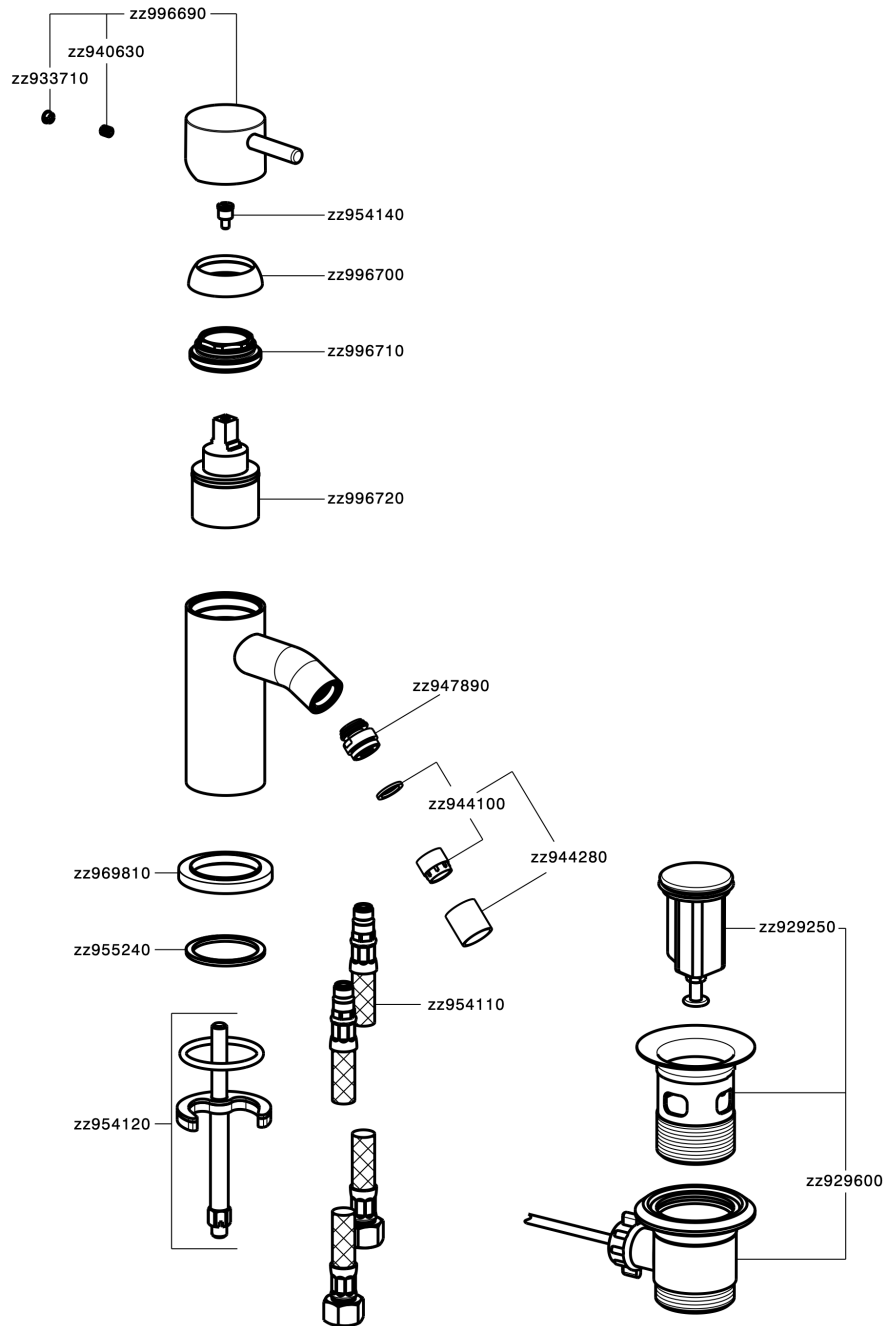

## Single lever bidet mixer NUOVA LESS\_LN000560

MODEL **LN000560**

Single lever bidet mixer, without waste, G.3/8" stainless steel flexible hoses

### CHARACTERISTICS

Cartridge Spare Parts **ZZ99672000**

**35 mm Cartridge**

### EcoStop

EcoStop feature limits water flow to approximately 50% of maximum output with one point of resistance on setting. Push slightly past the middle stop only when full water output is required. This will save water up to 50%.

## Single lever bidet mixer NUOVA LESS\_LN000560

LN000560

<https://en.cisal.it/single-lever-bidet-mixer-nuova-less-ln000560>

2026-04-24