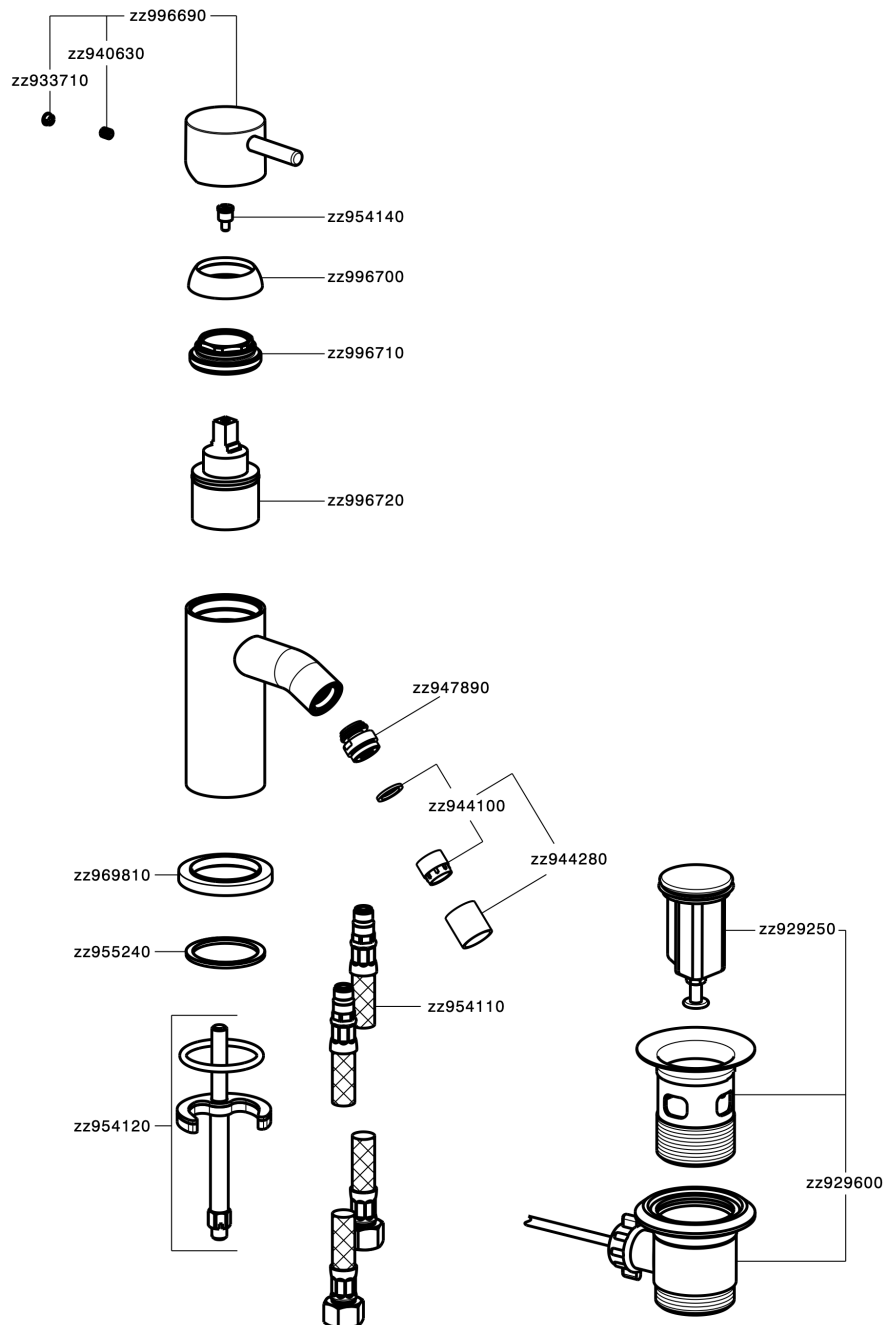

Single lever bidet mixer NUOVA LESS_LN000560

MODEL **LN000560**

Single lever bidet mixer, without waste, G.3/8" stainless steel flexible hoses

AVAILABLE FINISHINGS

-  **21** 21 Chrome
-  **2F** 2F Brushed Nickel
-  **40** 40 Matt Black
-  **4Q** 4Q Matt White

CHARACTERISTICS

Cartridge Spare Parts **ZZ99672000**

35 mm Cartridge

EcoStop

EcoStop feature limits water flow to approximately 50% of maximum output with one point of resistance on setting. Push slightly past the middle stop only when full water output is required. This will save water up to 50%.

Single lever bidet mixer NUOVA LESS_LN000560

LN000560

<https://en.cisal.it/single-lever-bidet-mixer-nuova-less-ln000560>

2026-04-04