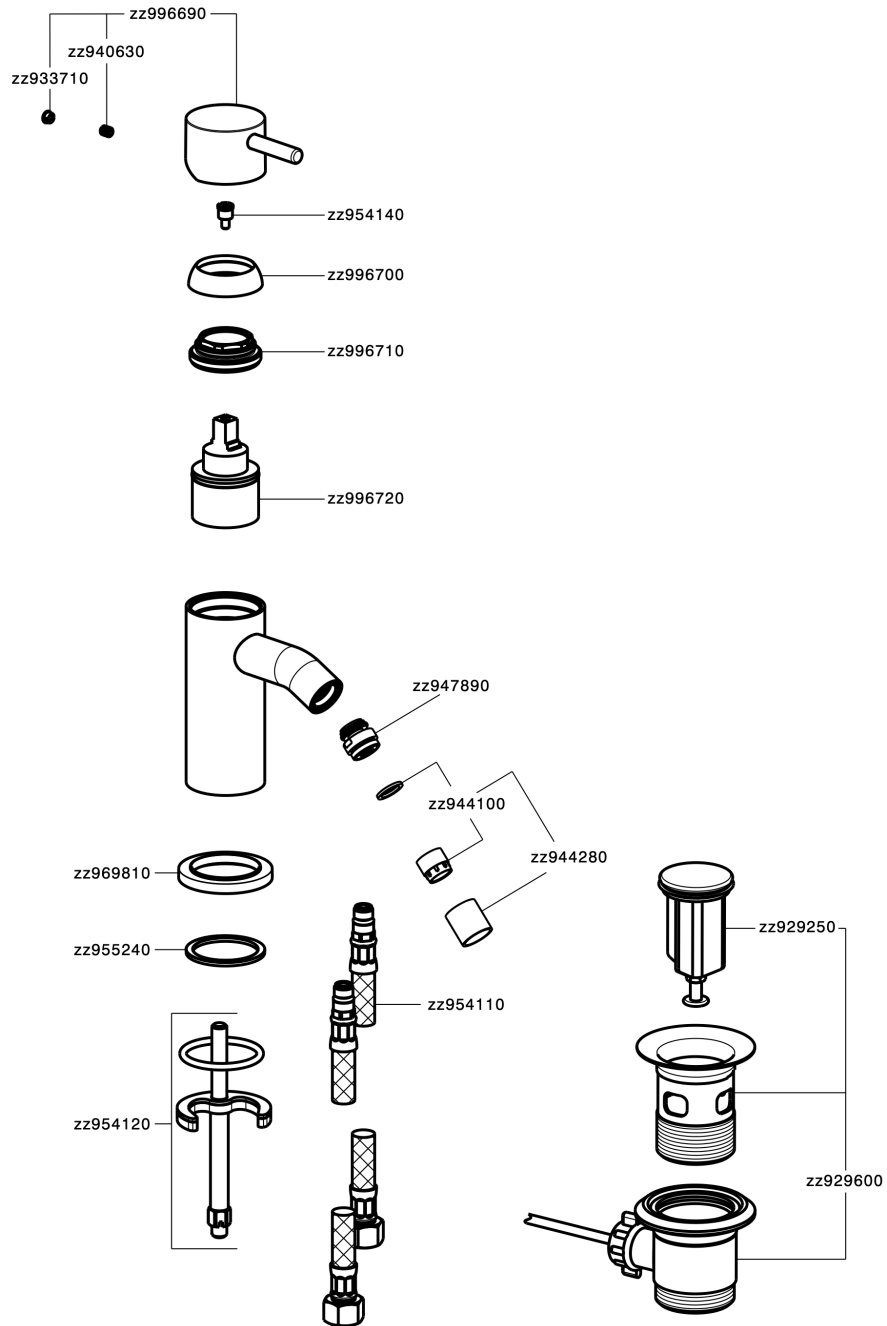

## Single lever bidet mixer NUOVA LESS\_LN000560

MODEL **LN000560**

Single lever bidet mixer, without waste, G.3/8" stainless steel flexible hoses

### CHARACTERISTICS

Cartridge Spare Parts **ZZ99672000**

**35 mm Cartridge**

### EcoStop

EcoStop feature limits water flow to approximately 50% of maximum output with one point of resistance on setting. Push slightly past the middle stop only when full water output is required. This will save water up to 50%.

## Single lever bidet mixer NUOVA LESS\_LN000560

LN000560

<https://en.cisal.it/single-lever-bidet-mixer-nuova-less-ln000560>

2026-06-25