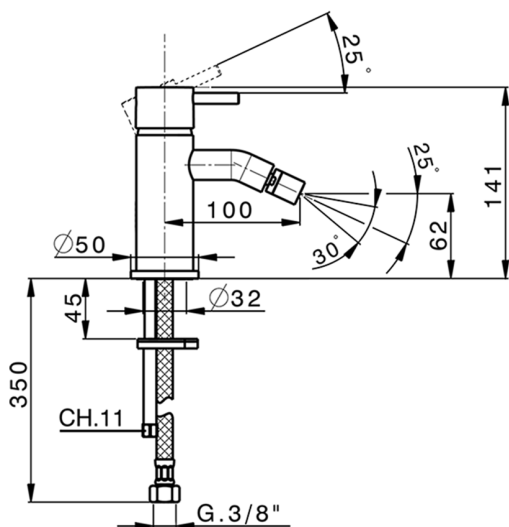

Single lever bidet mixer NUOVA LESS_LN000560

MODEL **LN000560**

Single lever bidet mixer, without waste, G.3/8" stainless steel flexible hoses

AVAILABLE FINISHINGS

-  **21** 21 Chrome
-  **2F** 2F Brushed Nickel
-  **40** 40 Matt Black
-  **4Q** 4Q Matt White

CHARACTERISTICS

Cartridge Spare Parts **ZZ99672000**

35 mm Cartridge

EcoStop

EcoStop feature limits water flow to approximately 50% of maximum output with one point of resistance on setting. Push slightly past the middle stop only when full water output is required. This will save water up to 50%.

Single lever bidet mixer NUOVA LESS_LN000560

LN000560

<https://en.cisal.it/single-lever-bidet-mixer-nuova-less-ln000560>

2026-06-05