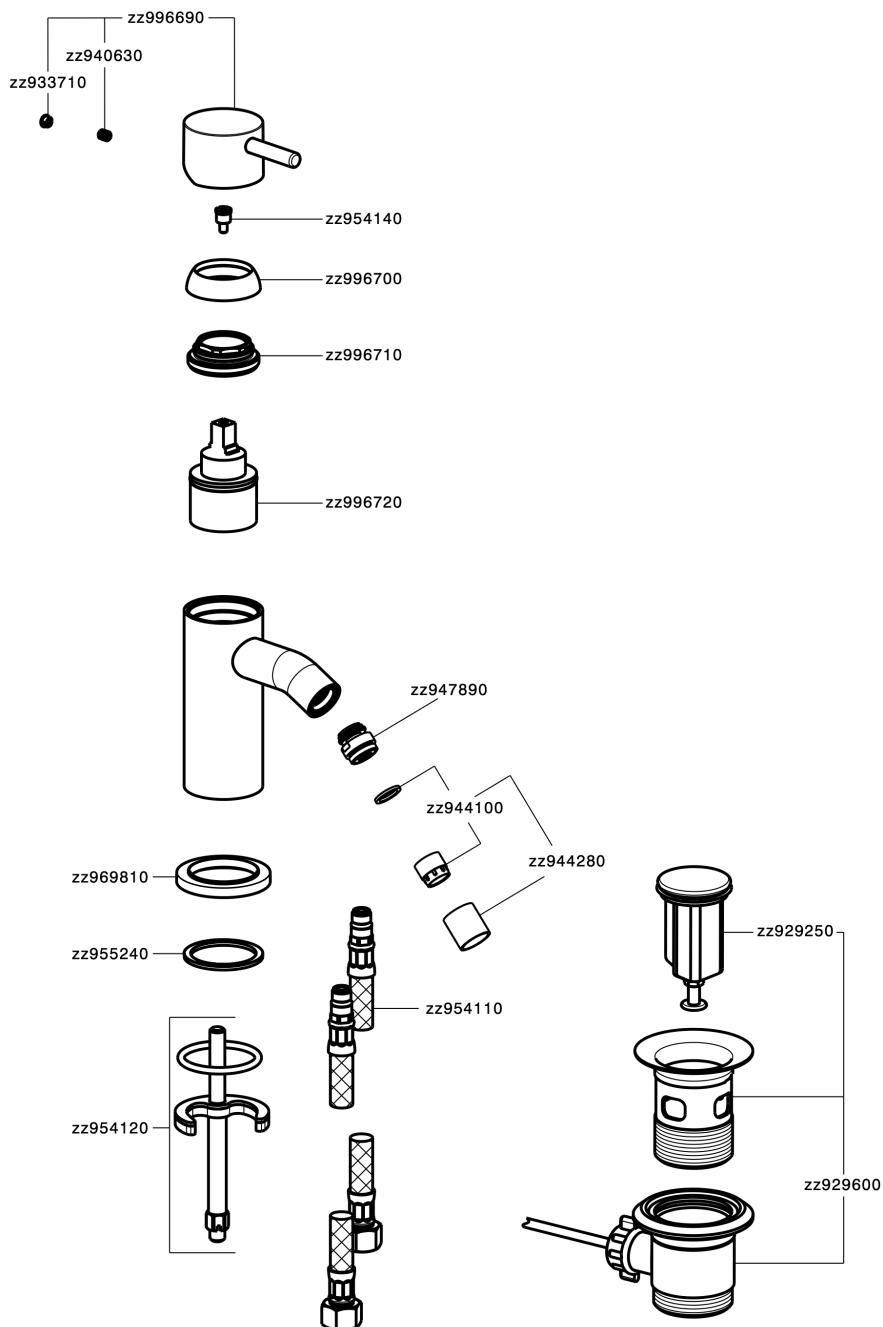

Single lever bidet mixer NUOVA LESS_LN000560

MODEL **LN000560**

Single lever bidet mixer, without waste, G.3/8" stainless steel flexible hoses

AVAILABLE FINISHINGS

-  **21** 21 Chrome
-  **2F** 2F Brushed Nickel
-  **40** 40 Matt Black
-  **4Q** 4Q Matt White

CHARACTERISTICS

Cartridge Spare Parts **ZZ99672000**

35 mm Cartridge

EcoStop

EcoStop feature limits water flow to approximately 50% of maximum output with one point of resistance on setting. Push slightly past the middle stop only when full water output is required. This will save water up to 50%.

Single lever bidet mixer NUOVA LESS_LN000560

LN000560

<https://en.cisal.it/single-lever-bidet-mixer-nuova-less-ln000560>

2026-06-05