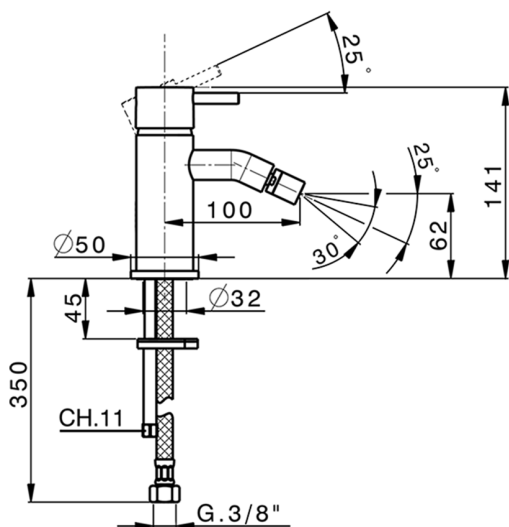

Single lever bidet mixer NUOVA LESS_LN000560

MODEL **LN000560**

Single lever bidet mixer, without waste, G.3/8" stainless steel flexible hoses

AVAILABLE FINISHINGS

-  **21** 21 Chrome
-  **2F** 2F Brushed Nickel
-  **40** 40 Matt Black
-  **4Q** 4Q Matt White

CHARACTERISTICS

Cartridge Spare Parts **ZZ99672000**

35 mm Cartridge

EcoStop

EcoStop feature limits water flow to approximately 50% of maximum output with one point of resistance on setting. Push slightly past the middle stop only when full water output is required. This will save water up to 50%.

Single lever bidet mixer NUOVA LESS_LN000560

LN000560

<https://en.cisal.it/single-lever-bidet-mixer-nuova-less-ln000560>

2026-04-04