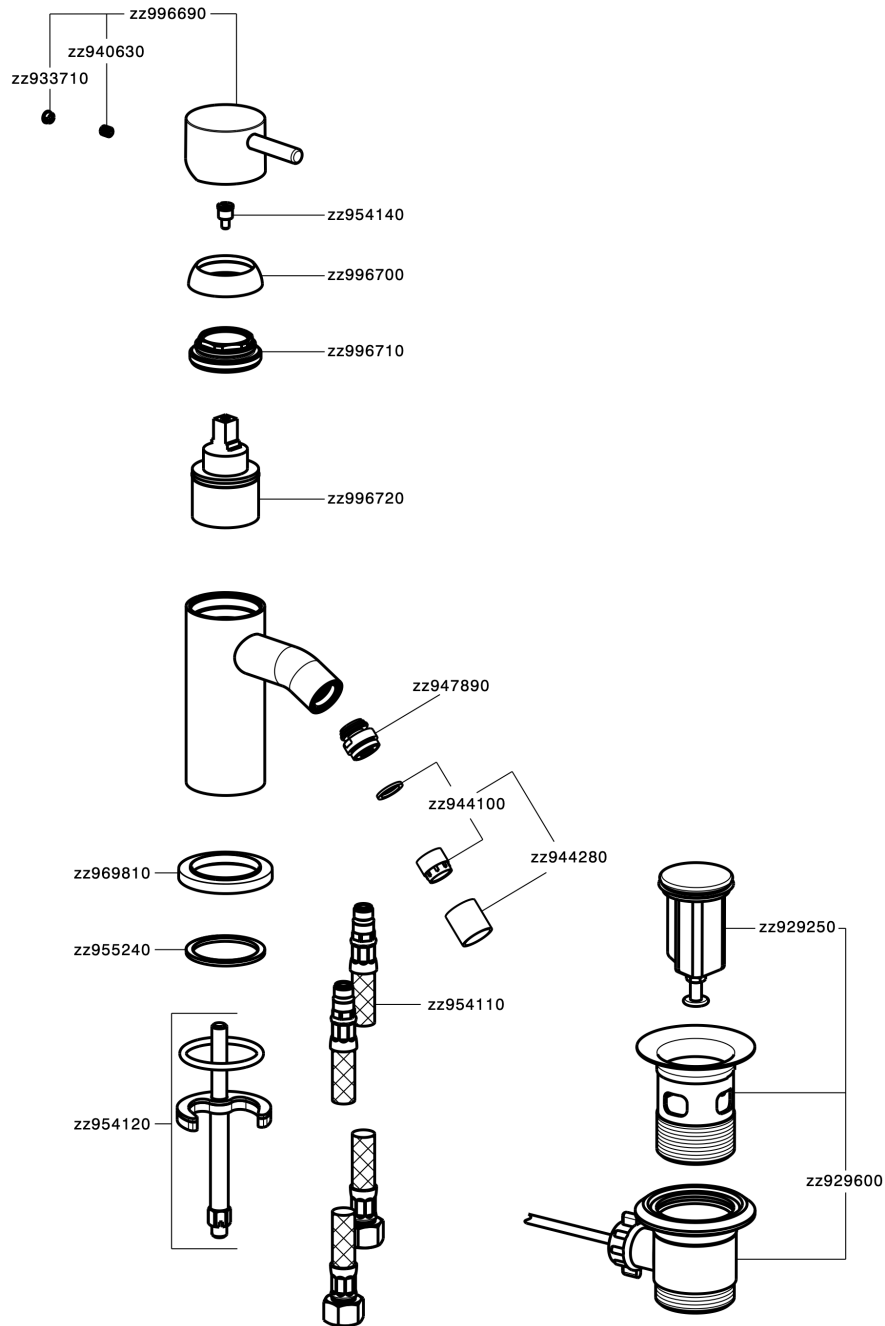

Single lever bidet mixer NUOVA LESS_LN000560

LN000560

<https://en.cisal.it/single-lever-bidet-mixer-nuova-less-ln000560>

2026-04-24