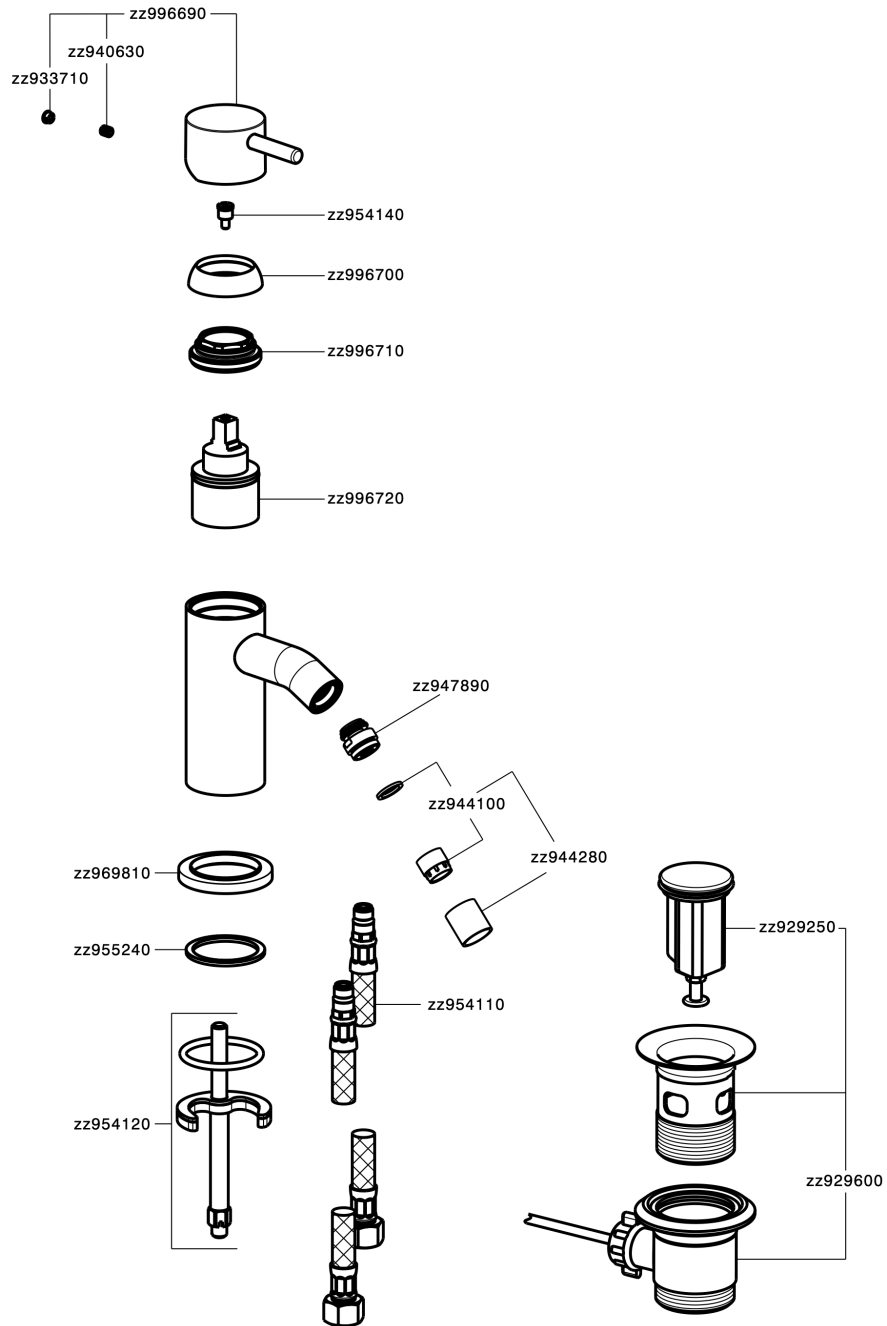

## Single lever bidet mixer NUOVA LESS\_LN000560

LN000560

<https://en.cisal.it/single-lever-bidet-mixer-nuova-less-ln000560>

2026-04-04